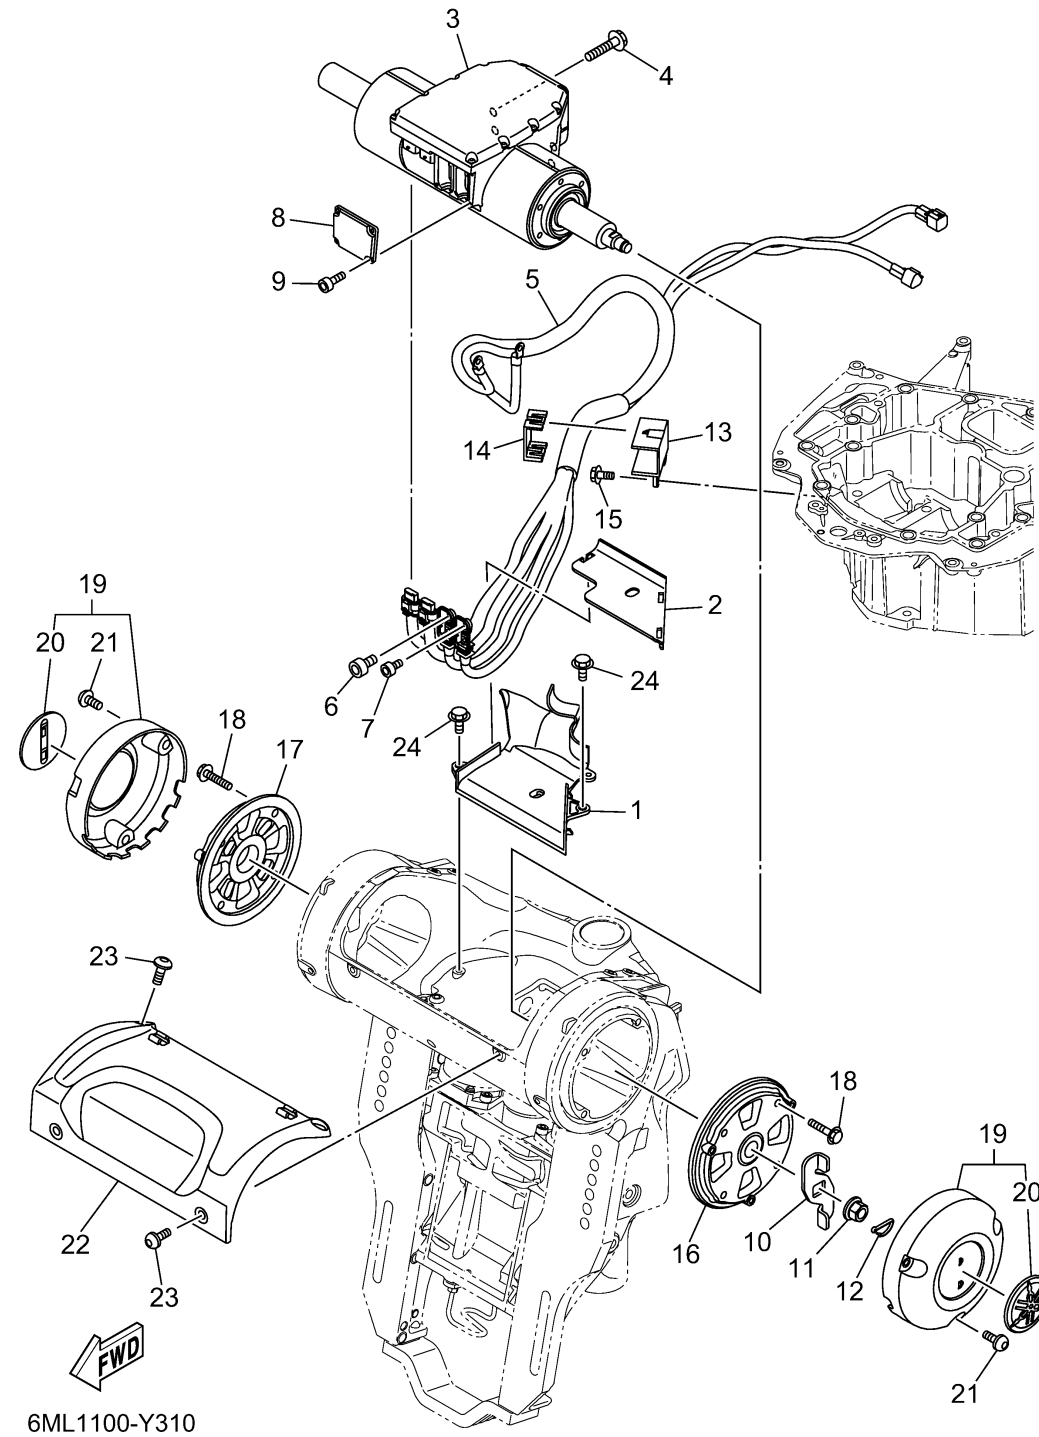

# BRACKET 3

Ref No.	Part Number	Description	Qty	Remarks
1	6KA-87228-00-00	COVER HARNESS	1	
2	6KA-8722G-00-00	COVER HARNESS 2	1	
3	6KA-42401-21-00	POWER STEERING CYLINDER ASSY	1	
4	97580-08535-00	BOLT, WITH WASHER	4	
5	6KA-438A0-01-00	STEERING, WIRE HARNESS ASSY	1	
6	6GR-44331-00-00	BOLT, 1	1	
7	6GR-44332-00-00	BOLT, 2	1	
8	6GR-42134-00-00	COVER	1	
9	91380-04010-00	BOLT	4	
10	6GR-43378-10-00	WASHER	1	
11	90179-14009-00	NUT	1	
12	91490-20025-00	PIN. COTTER	1	
13	6KA-43121-00-00	PROTECTOR	1	
14	6KA-47445-00-00	PROTECTOR	1	
15	95D95-06012-00	BOLT, FLANGE DEEP RECESS	2	
16	6KA-43341-00-00	COVER, SWIVEL SIDE 1	1	
17	6KA-43342-00-00	COVER, SWIVEL SIDE 2	1	
18	90119-08176-00	BOLT, WITH WASHER	8	
19	6GR-W436G-00-8D	SBW SIDE COVER ASSY	2	GRAY
19	6GR-W436G-00-CE	SBW SIDE COVER ASSY	0	WHITE

# BRACKET 3

Ref No.	Part Number	Description	Qty	Remarks
19	6GR-W436G-00-CJ	SBW SIDE COVER ASSY	0	WARM WHITE
20	6DA-42697-00-00	. .TUNING FORK MARK	1	
21	90111-06144-00	BOLT, HEXAGON SOCKET BUTTON	6	
22	6KA-43318-00-8D	COVER	1	GRAY
22	6KA-43318-00-CE	COVER	0	WHITE
22	6KA-43318-00-CJ	COVER	0	WARM WHITE
23	90111-06144-00	BOLT, HEXAGON SOCKET BUTTON	4	
24	95D95-06012-00	BOLT, FLANGE DEEP RECESS	2	