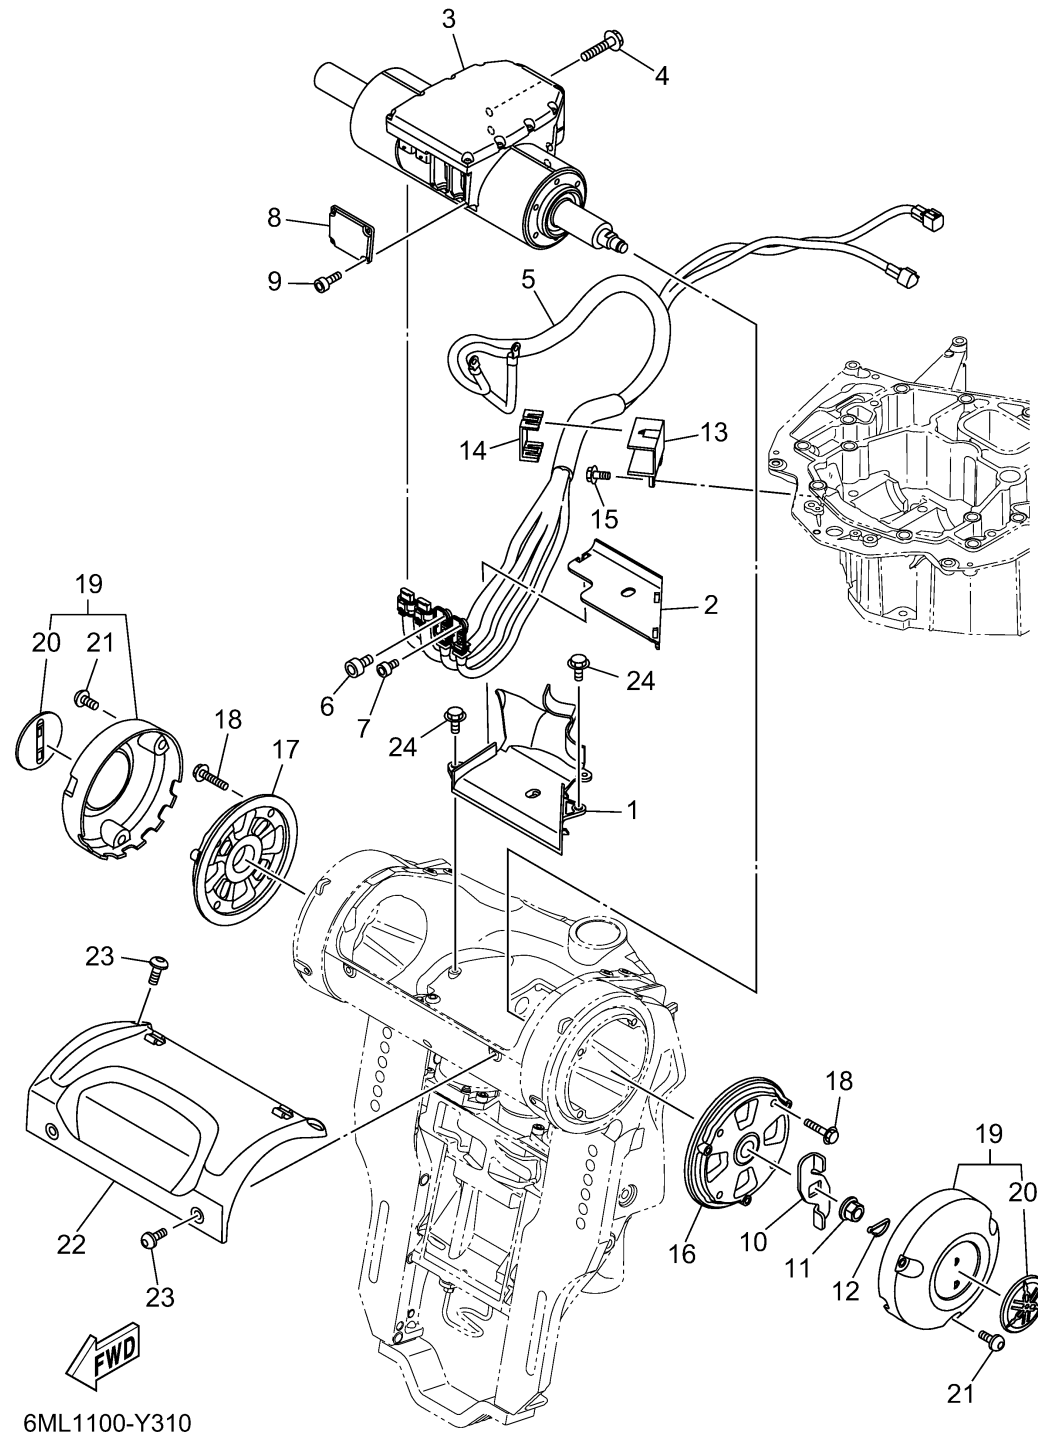

# BRACKET 3

Ref No.	Part Number	Description	Qty	Remarks
1	6KA-87228-00-00	COVER HARNESS	1	
2	6KA-8722G-00-00	COVER HARNESS 2	1	
3	6KA-42401-21-00	POWER STEERING CYLINDER ASSY	1	
4	97580-08535-00	BOLT, WITH WASHER	4	
5	6KA-438A0-01-00	STEERING, WIRE HARNESS ASSY	1	
6	6GR-44331-00-00	BOLT, 1	1	
7	6GR-44332-00-00	BOLT, 2	1	
8	6GR-42134-00-00	COVER	1	
9	91380-04010-00	BOLT	4	
10	6GR-43378-10-00	WASHER	1	
11	90179-14009-00	NUT	1	
12	91490-20025-00	PIN. COTTER	1	
13	6KA-43121-00-00	PROTECTOR	1	
14	6KA-47445-00-00	PROTECTOR	1	
15	95D95-06012-00	BOLT, FLANGE DEEP RECESS	2	
16	6KA-43341-00-00	COVER, SWIVEL SIDE 1	1	
17	6KA-43342-00-00	COVER, SWIVEL SIDE 2	1	
18	90119-08176-00	BOLT, WITH WASHER	8	
19	6GR-W436G-00-8D	SBW SIDE COVER ASSY	2	GRAY
19	6GR-W436G-00-CE	SBW SIDE COVER ASSY	0	WHITE

# BRACKET 3

Ref No.	Part Number	Description	Qty	Remarks
19	6GR-W436G-00-CJ	SBW SIDE COVER ASSY	0	WARM WHITE
20	6DA-42697-00-00	. .TUNING FORK MARK	1	
21	90111-06144-00	BOLT, HEXAGON SOCKET BUTTON	6	
22	6KA-43318-00-8D	COVER	1	GRAY
22	6KA-43318-00-CE	COVER	0	WHITE
22	6KA-43318-00-CJ	COVER	0	WARM WHITE
23	90111-06144-00	BOLT, HEXAGON SOCKET BUTTON	4	
24	95D95-06012-00	BOLT, FLANGE DEEP RECESS	2	