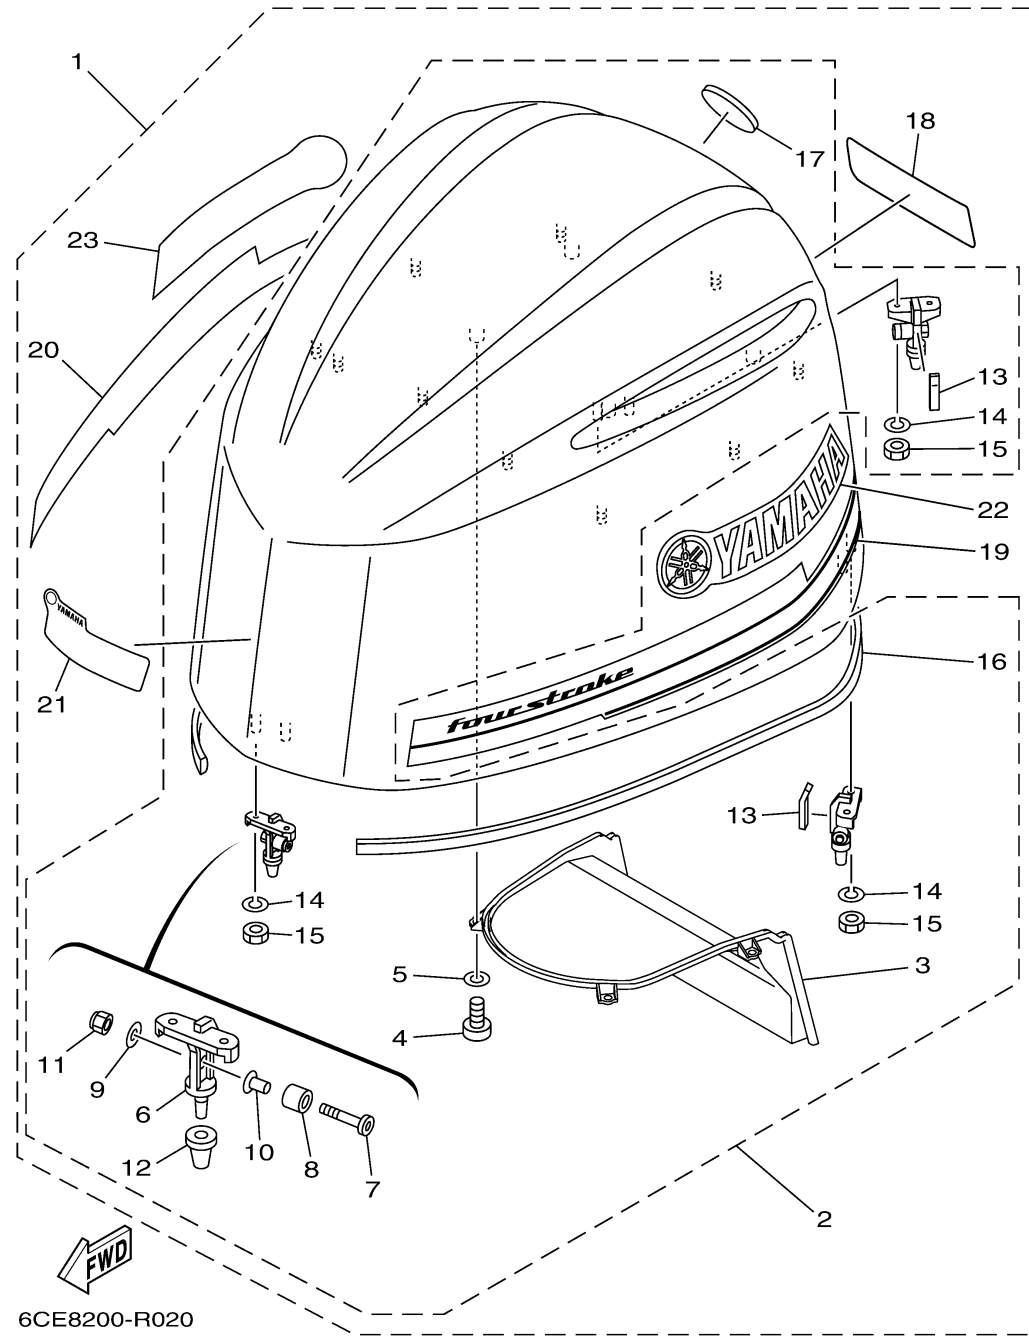

TOP COWLING

Ref No.	Part Number	Description	Qty	Remarks
1	6CG-42610-11-CJ	TOP COWLING ASSY	0	WARM WHITE
1	6CG-42610-11-CE	TOP COWLING ASSY	0	WHITE
1	6CG-42610-03-00	TOP COWLING ASSY	1	
2	6CE-4261A-02-8D	..TOP COWLING W/O GRAPHICS	1	
2	6CE-4261A-02-CE	..TOP COWLING W/O GRAPHICS	0	WHITE
2	6CE-4261A-02-CJ	..TOP COWLING W/O GRAPHICS	0	WARM WHITE
3	6CE-42635-00-00	...DUCT, WATER SEPARATOR	1	
4	97780-60516-00	...SCREW, TAPPING	4	
5	92990-06200-00	...WASHER, PLAIN	4	
6	6CB-42647-B0-00	...HOLDER, CLAMP BAND	3	
7	90111-08078-00	...BOLT, HEXAGON SOCKET BUTTON	3	
8	90387-10094-00	...COLLAR	3	
9	92990-08600-00	...WASHER, PLATE	3	
10	90387-08M45-00	...COLLAR	3	
11	95780-08300-00	...NUT, FLANGE	3	
12	6AW-42663-01-00	...DAMPER 2	3	
13	6CB-42134-01-00	...COVER	2	
14	92990-06100-00	...WASHER, SPRING	6	
15	95380-06600-00	.. NUT, HEXAGON	6	
16	6CB-42628-00-00	...SEAL	1	

CONTINUED ON NEXT FRAME >

TOP COWLING

Ref No.	Part Number	Description	Qty	Remarks
17	6KN-42697-00-00	...TUNING FORK MARK	1	
18	6CG-42678-02-00	..GRAPHIC, REAR	1	
18	6CG-42678-10-00	..GRAPHIC, REAR	0	WHITE, WARM WHITE
19	6CE-42675-22-00	..GRAPHIC, SIDE 1	0	WHITE, WARM WHITE
19	6CE-42675-02-00	..GRAPHIC, SIDE 1	1	
20	6CE-42676-02-00	..GRAPHIC, SIDE 2	1	
20	6CE-42676-22-00	..GRAPHIC, SIDE 2	0	WHITE, WARM WHITE
21	6CG-42677-10-00	..GRAPHIC, FRONT	0	WHITE, WARM WHITE
21	6CG-42677-01-00	..GRAPHIC, FRONT	1	
22	6CE-42681-22-00	..MARK, COWLING	0	WHITE, WARM WHITE
22	6CE-42681-03-00	..MARK, COWLING	1	
23	6CE-42682-03-00	..MARK, COWLING	1	
23	6CE-42682-22-00	..MARK, COWLING	0	WHITE, WARM WHITE