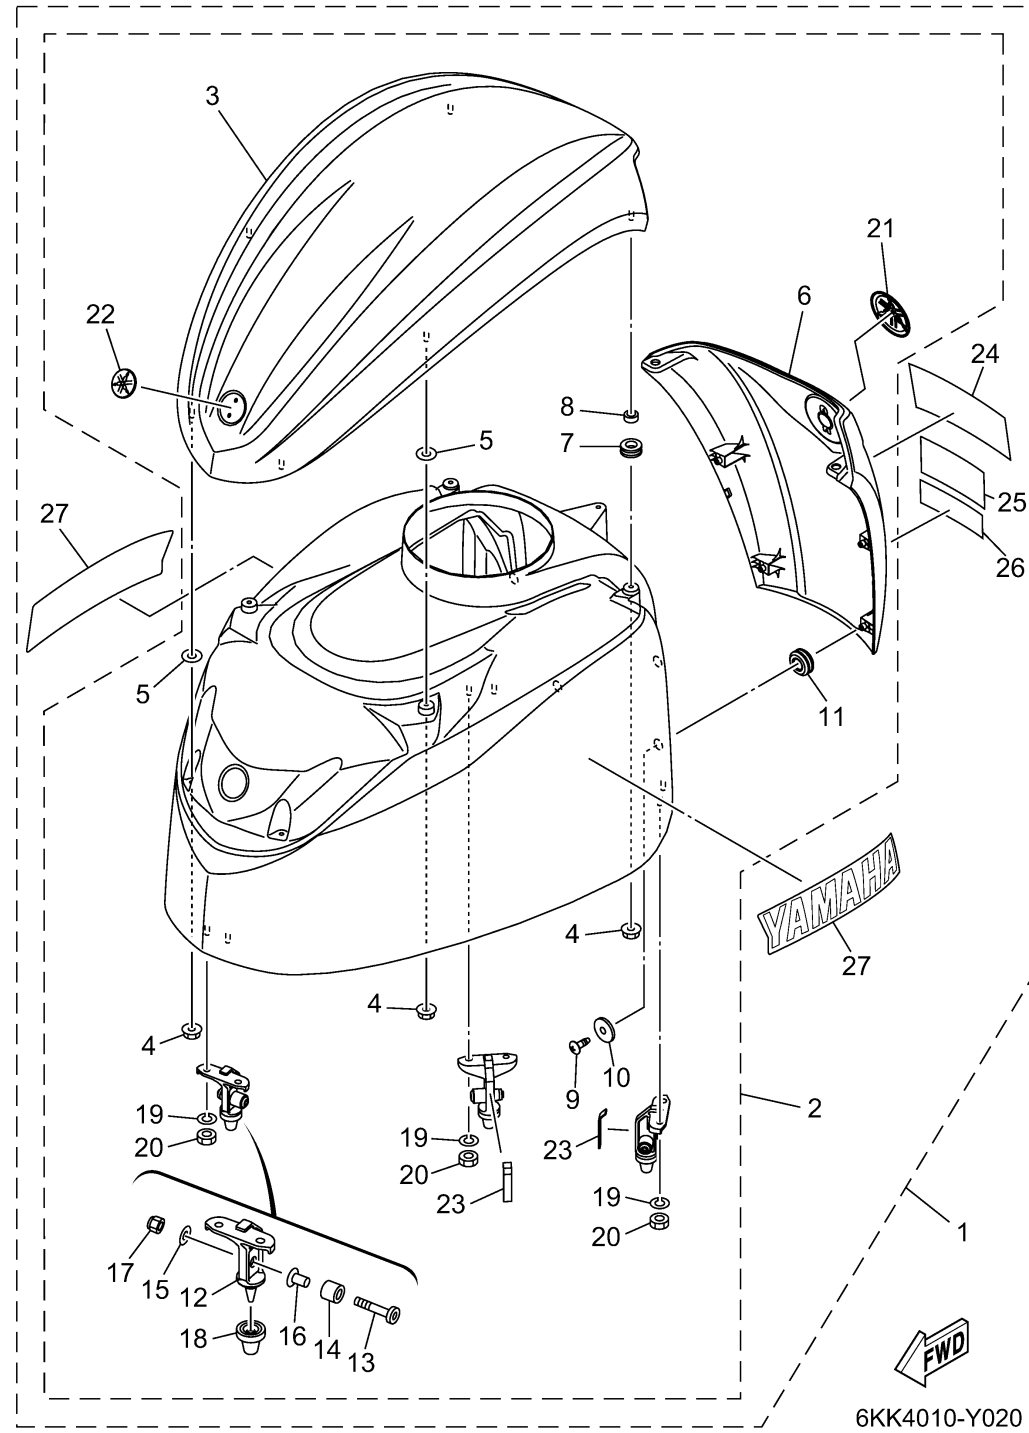

TOP COWLING

Ref No.	Part Number	Description	Qty	Remarks
1	6KH-42610-01-8D	TOP COWLING ASSY	1	GRAY
1	6KH-42610-11-CE	TOP COWLING ASSY	0	WHITE
2	6KA-4261A-01-8D	..TOP COWLING W/O GRAPHICS	1	GRAY
2	6KA-4261A-01-CE	..TOP COWLING W/O GRAPHICS	0	WHITE
3	6KA-42613-00-8D	...MOLDING, AIR DUCT	1	GRAY
3	6KA-42613-00-CE	...MOLDING, AIR DUCT	0	WHITE
4	90179-06M28-00	.. NUT	7	
5	6CB-42545-00-00	...WASHER, PLAIN	4	
6	6KA-42625-00-8D	...PANEL, REAR	1	GRAY
6	6KA-42625-00-CE	...PANEL, REAR	0	WHITE
7	90480-13004-00	...GROMMET	2	
8	90387-07054-00	...COLLAR	2	
9	97780-50016-00	...SCREW, TAPPING	4	
10	90201-053R1-00	...WASHER, PLATE	4	
11	90480-16009-00	...GROMMET	4	
12	6CB-42647-B0-00	...HOLDER, CLAMP BAND	3	
13	90111-08078-00	...BOLT, HEXAGON SOCKET BUTTON	3	
14	90387-10094-00	...COLLAR	3	
15	92990-08600-00	...WASHER, PLATE	3	
16	90387-08M45-00	...COLLAR	3	

CONTINUED ON NEXT FRAME >

TOP COWLING

Ref No.	Part Number	Description	Qty	Remarks
17	95780-08300-00	.. NUT, FLANGE	3	
18	6AW-42663-01-00	...DAMPER 2	3	
19	92990-06100-00	.. WASHER, SPRING	6	
20	95380-06600-00	.. NUT, HEXAGON	6	
21	6KN-42697-00-00	...TUNING FORK MARK	1	
22	6LB-42697-00-00	...TUNING FORK MARK	1	
23	6CB-42134-01-00	...COVER	2	
24	6KH-42678-00-00	..GRAPHIC, REAR	1	
25	6KF-4267A-00-00	..GRAPHIC, REAR 2	1	
26	6KF-42682-00-00	..MARK, COWLING	1	
27	6KF-2153A-00-00	..EMBLEM, YAMAHA	2	FOR GRAY COWL.
27	6KF-2153A-10-00	..EMBLEM, YAMAHA	0	FOR WHITE COWL.