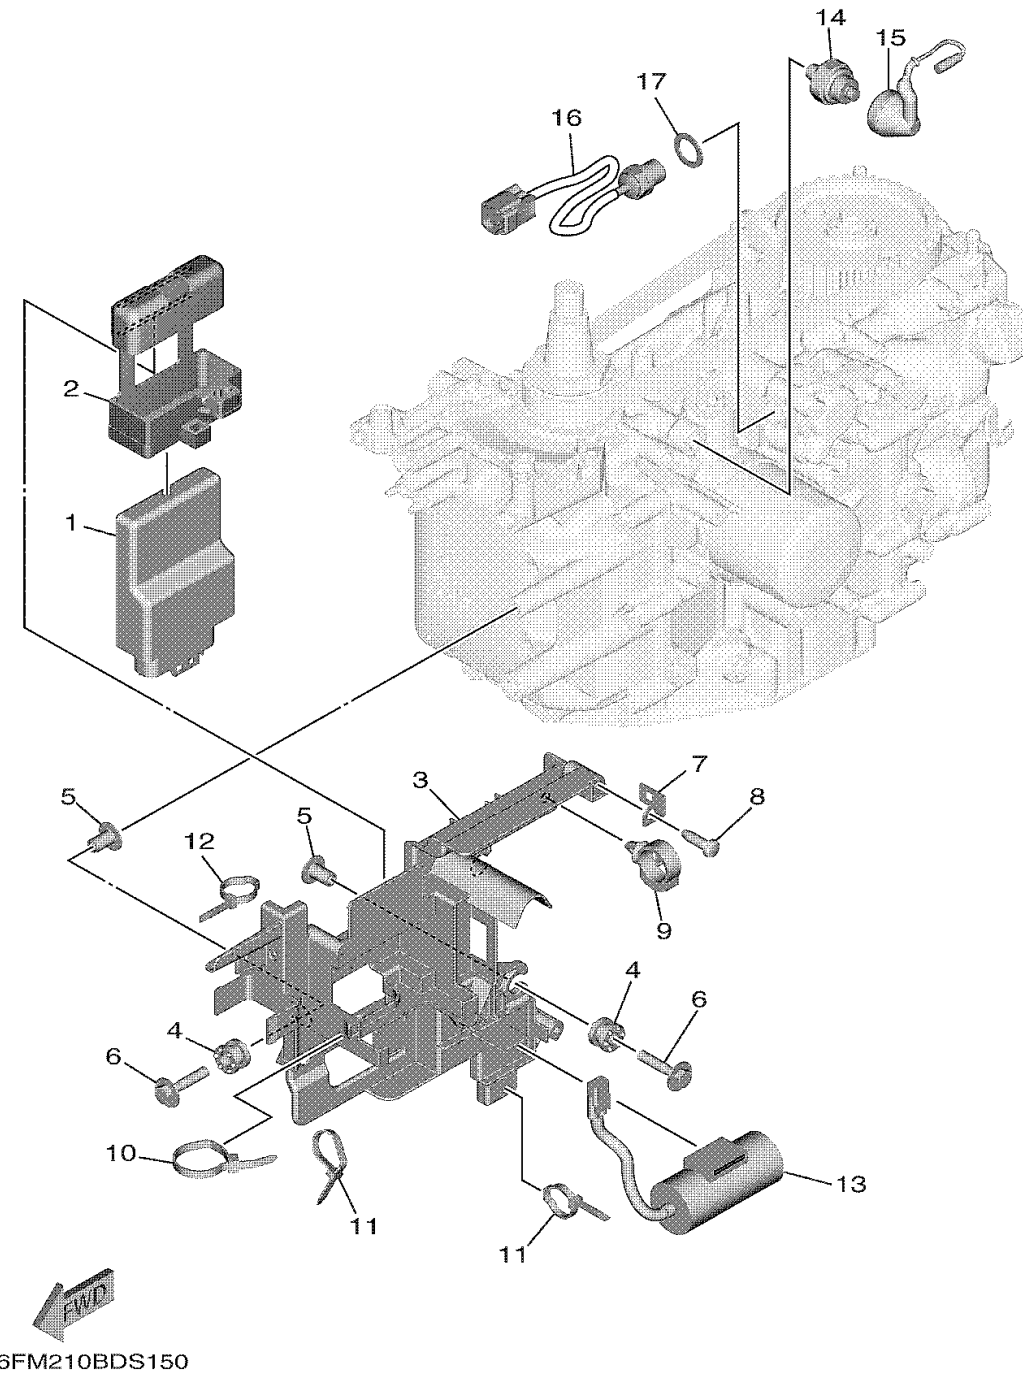

# ELECTRICAL 1

Ref No.	Part Number	Description	Qty	Remarks
1	6FM-8591A-40-00	ENGINE CONTROL UNIT ASSY	1	
2	6FM-85546-00-00	BAND	1	
3	6FM-81948-00-00	BRACKET	1	
4	64J-85516-01-00	SPACER	3	
5	69M-42758-01-00	COLLAR	3	
6	90119-06293-00	BOLT, WITH WASHER	3	
7	68V-85548-01-00	HOLDER	1	
8	97780-60620-00	SCREW, TAPPING	1	
9	90464-20181-00	CLAMP	1	
10	90465-13M18-00	CLAMP	1	
11	90465-13M11-00	CLAMP	2	
12	90465-13M97-00	CLAMP	1	
13	6FM-81965-00-00	CONDENSER, SMOOTHING	1	
14	64J-82504-00-00	OIL PRESSURE SWITCH ASSY	1	
15	68V-81315-01-00	LEAD WIRE ASSY	1	
16	6CJ-85790-00-00	THERMOSENSOR ASSY	1	
17	90430-14115-00	.GASKET	1	