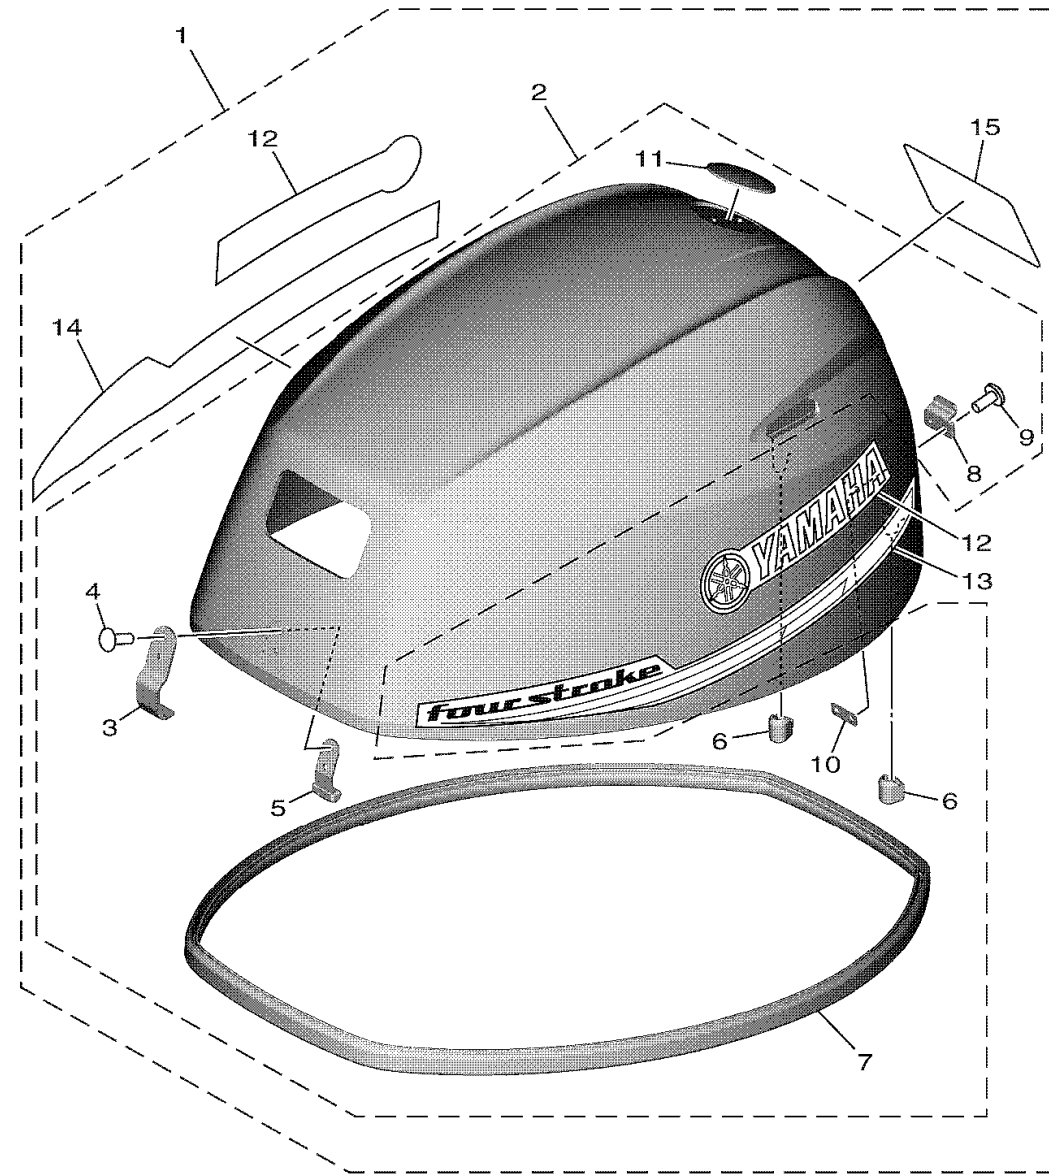

# TOP COWLING

Ref No.	Part Number	Description	Qty	Remarks
1	6FM-42610-02-00	TOP COWLING ASSY	1	
2	6FM-4261A-02-00	..TOP COWLING W/O GRAPHICS	1	
3	6FM-42651-00-00	...HOOK	1	
4	90266-04M01-00	...RIVET	2	
5	6FM-42649-00-00	...HOLDER, CLAMP BAND	1	
6	6BG-42662-01-00	...DAMPER	2	
7	6FM-42615-00-00	...SEAL	1	
8	6FM-42652-00-00	...HOOK	1	
9	90266-04M01-00	...RIVET	2	
10	6FM-42647-00-00	...HOLDER, CLAMP BAND	1	
11	6AH-42697-10-00	...TUNING FORK MARK	1	
12	6FM-42681-01-00	..MARK, COWLING	2	
13	6FM-42675-01-00	..GRAPHIC, SIDE 1	1	
14	6FM-42676-01-00	..GRAPHIC, SIDE 2	1	
15	6BP-42677-11-00	..GRAPHIC, FRONT	1	