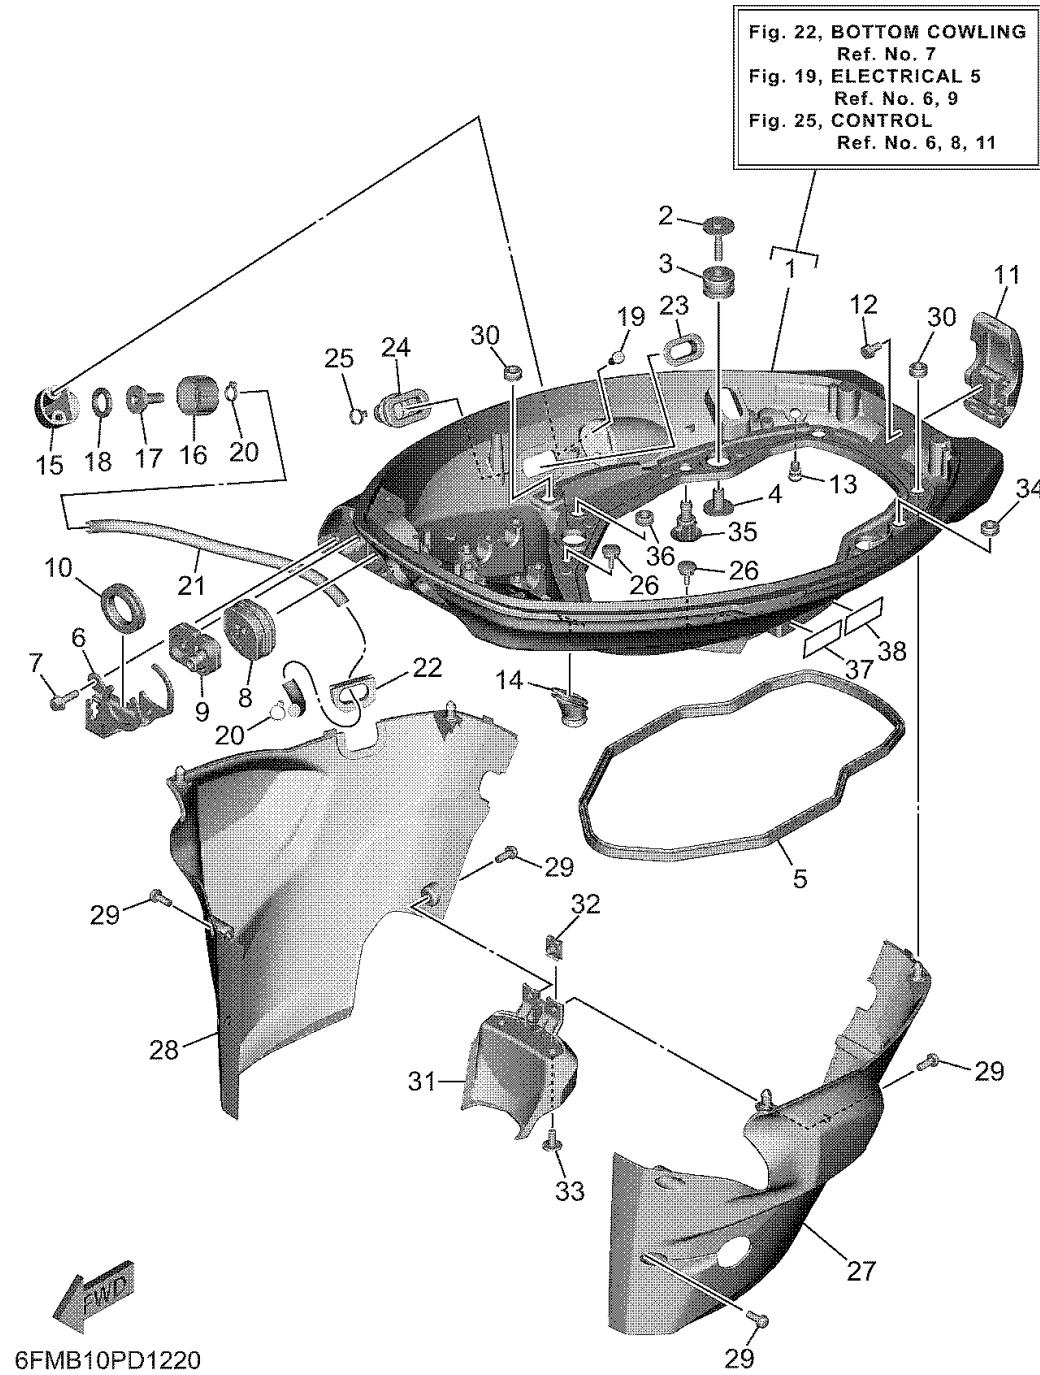

BOTTOM COWLING

Ref No.	Part Number	Description	Qty	Remarks
1	6FM-42710-00-CE	BOTTOM COWLING ASSY	1	WHITE
1	6FM-42710-00-CH	BOTTOM COWLING ASSY	0	MATTE BROWN
2	90119-06291-00	BOLT, WITH WASHER	4	
3	90480-21M82-00	GROMMET	4	
4	90387-06176-00	COLLAR	4	
5	6FM-42716-00-00	RUBBER SEAL 1	1	
6	6FM-42761-00-00	STOPPER	1	
7	90109-06316-00	BOLT	2	
8	6FM-42724-01-00	GROMMET	1	
9	6FM-42725-01-00	GROMMET	1	
10	6FM-42726-11-00	.GROMMET	1	
11	6FM-42801-00-00	COWLING CLAMP COMP.	1	
12	97E95-06512-00	BOLT, HEXAGON W/W DEEP RECESS	1	
13	6BL-44391-00-00	NIPPLE, HOSE	1	
14	6AH-42727-01-00	GROMMET	1	
15	6DR-12572-00-00	ADAPTER	1	
16	6R3-12581-10-00	JOINT, HOSE 1	1	
17	6R3-12582-00-00	JOINT, HOSE 2	1	
18	6R3-12583-10-00	GASKET, HOSE JOINT	1	
19	97780-60520-00	SCREW, TAPPING	2	

CONTINUED ON NEXT FRAME >

BOTTOM COWLING

Ref No.	Part Number	Description	Qty	Remarks
20	90465-11M10-00	CLAMP	2	
21	90445-11182-00	HOSE (L300)	1	
22	6AH-42726-01-00	GROMMET	1	
23	6BG-42384-00-00	SEAL, CAP	1	
24	6BG-42724-01-00	GROMMET	1	
25	90465-11M10-00	CLAMP	1	
26	6H4-42748-01-00	GROMMET	2	
27	6FM-42741-10-CE	APRON, 1	1	WHITE
27	6FM-42741-10-CH	APRON, 1	0	MATTE BROWN
28	6FM-42771-10-CH	APRON, 2	0	MATTE BROWN
28	6FM-42771-10-CE	APRON, 2	1	WHITE
29	90159-06062-00	SCREW, WITH WASHER	6	
30	90480-13M24-00	GROMMET	4	
31	6FM-42735-00-00	PROTECTOR	1	
32	90183-061A8-00	NUT, SPRING	2	
33	90111-06144-00	BOLT, HEXAGON SOCKET BUTTON	2	
34	90480-13M24-00	GROMMET	1	
35	6P2-44391-00-00	NIPPLE, HOSE	1	
36	90480-13M24-00	GROMMET	1	
37	6EE-42794-41-00	LABEL, WARNING (GENERAL)	1	

CONTINUED ON NEXT FRAME >

BOTTOM COWLING

Ref No.	Part Number	Description	Qty	Remarks
38	6EE-42794-51-00	LABEL, WARNING (GENERAL)	1	