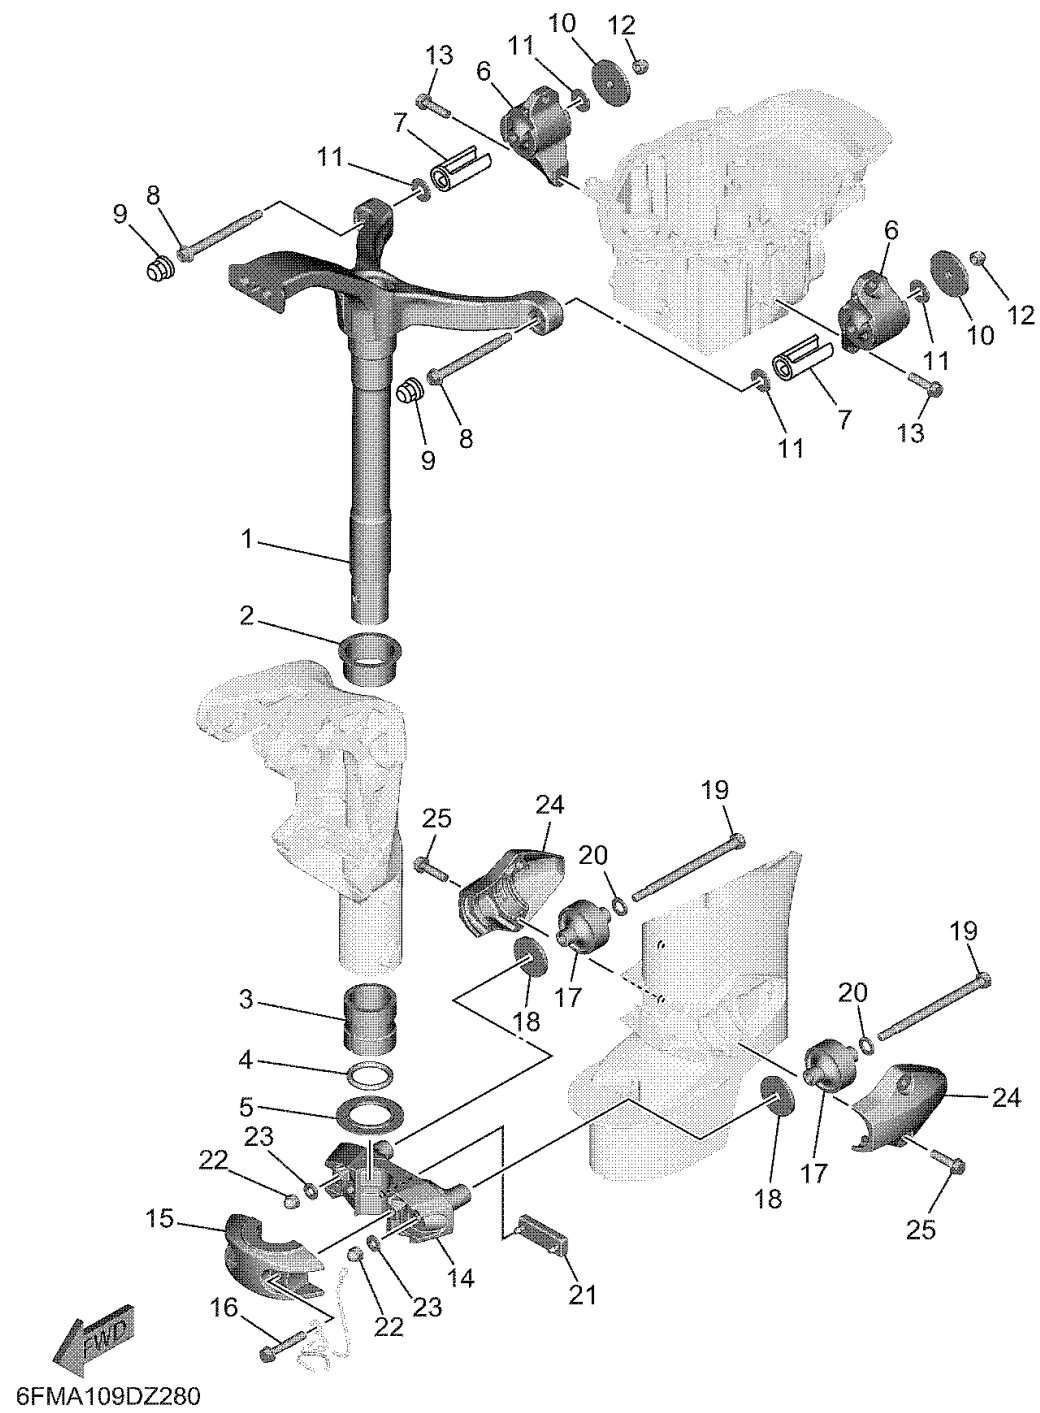

BRACKET 2

Ref No.	Part Number	Description	Qty	Remarks
1	6FM-42511-00-CH	BRACKET, STEERING	0	MATTE BROWN, S(16.7")
1	6FM-42511-10-CH	BRACKET, STEERING	0	MATTE BROWN, L(21.7")
1	6FM-42511-10-CE	BRACKET, STEERING	0	WHITE, L(21.7")
1	6FM-42511-00-CE	BRACKET, STEERING	1	WHITE, S(16.7")
2	90381-45001-00	BUSH, SOLID	1	
3	90386-38M32-00	BUSH	1	
4	93210-37MH7-00	O-RING	1	
5	90386-38002-00	BUSH	1	
6	6FM-44514-10-CA	MOUNT DAMPER, UPPER SIDE	2	
7	6FM-44532-00-00	STOPPER, UPPER MOUNT	2	
8	90109-08241-00	BOLT	2	
9	66T-44194-10-00	CAP	2	
10	90201-08120-00	WASHER, PLATE	2	
11	90201-09014-00	WASHER, PLATE	4	
12	95380-08800-00	NUT, CROWN	2	
13	97E95-08530-00	BOLT, HEXAGON W/W DEEP RECESS	4	
14	6FM-44551-00-CH	HOUSING, LOWER MOUNT RUBBER 1	0	MATTE BROWN
14	6FM-44551-00-CE	HOUSING, LOWER MOUNT RUBBER 1	1	WHITE
15	6FM-44552-00-CE	HOUSING, LOWER MOUNT RUBBER 2	1	WHITE
15	6FM-44552-00-CH	HOUSING, LOWER MOUNT RUBBER 2	0	MATTE BROWN

CONTINUED ON NEXT FRAME >

BRACKET 2

Ref No.	Part Number	Description	Qty	Remarks
16	97E95-08545-00	BOLT, HEXAGON W/W DEEP RECESS	2	
17	6FM-44555-11-00	MOUNT DAMPER, LOWER SIDE	2	
18	90201-10077-00	WASHER, PLATE	2	
19	90101-08M02-00	BOLT	2	
20	92995-10600-00	WASHER	2	
21	6E5-44575-01-00	DAMPER, LOWER MOUNT RUBBER	0	L(21.7")
21	6FM-44575-01-00	DAMPER, LOWER MOUNT RUBBER	1	S(16.7")
22	95380-08800-00	NUT, CROWN	2	
23	90201-08M08-00	WASHER, PLATE	2	
24	6FM-44553-00-CH	COVER, LOWER MOUNT	0	MATTE BROWN
24	6FM-44553-00-CE	COVER, LOWER MOUNT	2	WHITE
25	97E95-08530-00	BOLT, HEXAGON W/W DEEP RECESS	4	