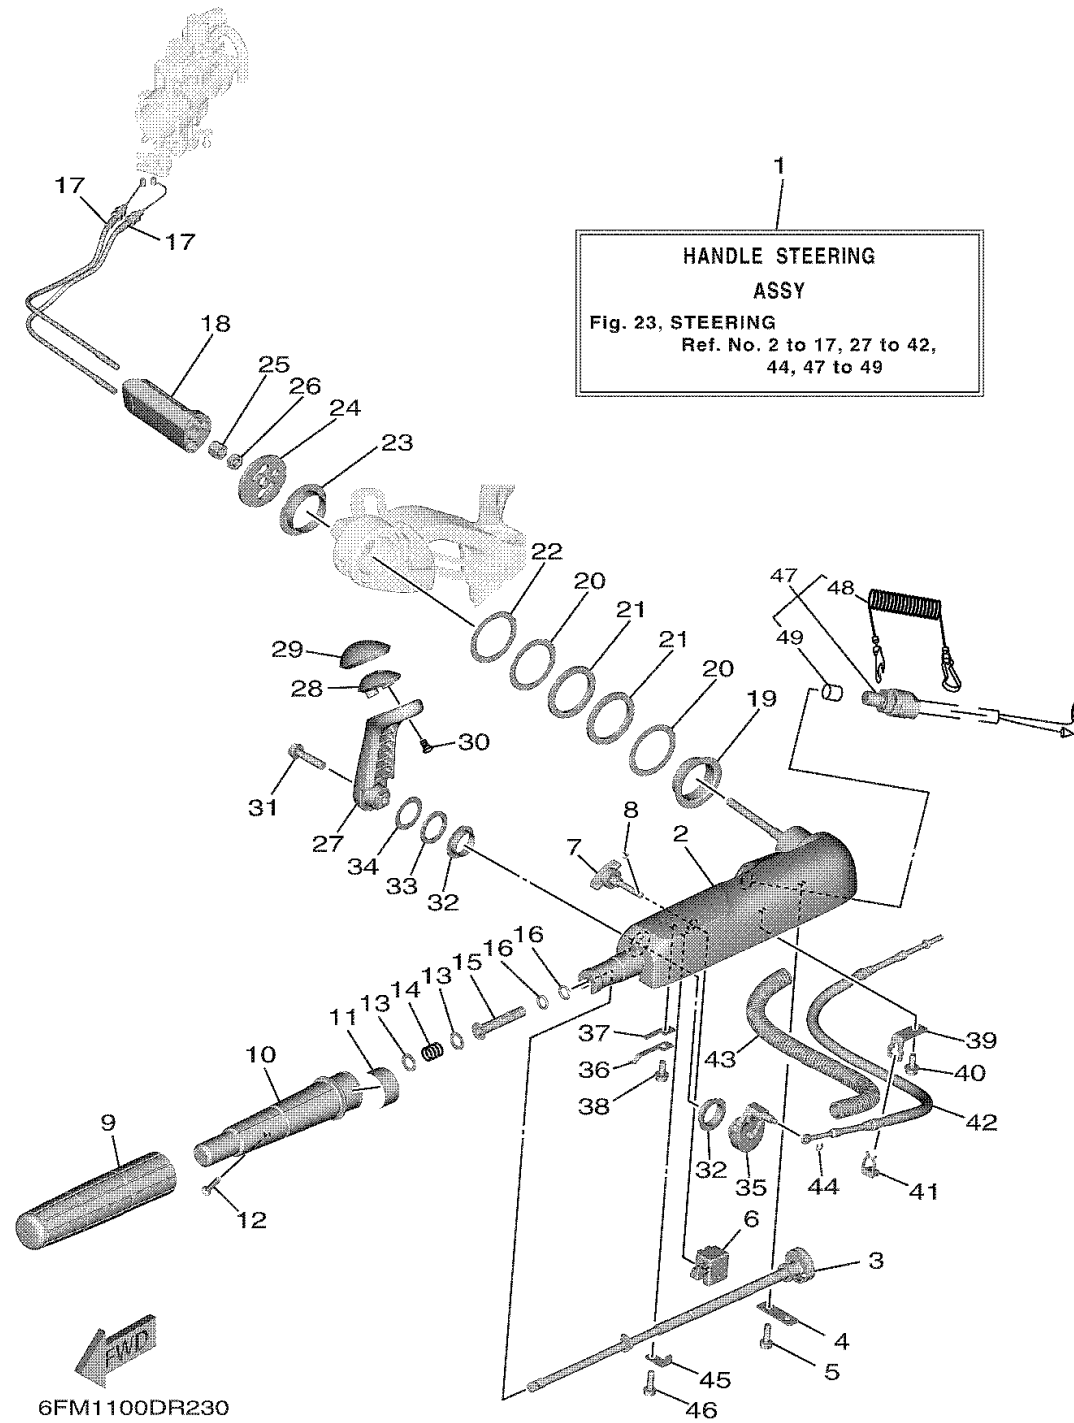

STEERING

Ref No.	Part Number	Description	Qty	Remarks
1	6FM-W0084-03-CH	HANDLE STEERING ASSY	0	MATTE BROWN
1	6FM-W0084-03-CE	HANDLE STEERING ASSY	1	WHITE
2	6FM-42111-00-CE	HANDLE, STEERING	1	WHITE
2	6FM-42111-00-CH	HANDLE, STEERING	0	MATTE BROWN
3	6DR-42138-01-00	LEVER, THROTTLE	1	
4	65W-42159-00-00	STAY	1	
5	90105-06M07-00	BOLT, FLANGE	1	
6	6DR-42126-00-00	FRICTION, STEERING HANDLE GRIP	1	
7	65W-42125-00-00	BOLT, FRICTION ADJUSTING	1	
8	91490-16010-00	PIN. COTTER	1	
9	67D-42177-01-00	RUBBER, HANDLE	1	
10	67D-42119-01-00	GRIP, STEERING HANDLE	1	
11	6FM-42137-00-00	INDICATOR, THROTTLE	1	
12	90152-05011-00	SCREW, COUNTERSUNK	1	
13	90201-10M02-00	.WASHER, PLATE	2	
14	90501-23215-00	SPRING, COMPRESSION	1	
15	6FM-42171-00-00	BUSHING	1	
16	93210-10010-00	O-RING	2	
17	6FM-26301-00-00	THROTTLE CABLE ASSY	2	
18	6FM-26316-01-00	BOOT, THROTTLE CABLE	1	

CONTINUED ON NEXT FRAME >

STEERING

Ref No.	Part Number	Description	Qty	Remarks
19	66R-42171-00-00	BUSHING	1	
20	90201-43M00-00	WASHER, PLATE	2	
21	90206-43M22-00	WASHER, WAVE	2	
22	90202-43M57-00	WASHER, PLATE	1	
23	90386-40M99-00	BUSH	1	
24	65W-42131-01-00	COVER, HANDLE STEERING	1	
25	95780-10300-00	NUT, FLANGE	1	
26	95380-10700-00	NUT	1	
27	6DR-44111-00-CE	HANDLE, GEAR SHIFT	1	WHITE
27	6DR-44111-00-CH	HANDLE, GEAR SHIFT	0	MATTE BROWN
28	6DR-44173-00-00	LEVER, SHIFT CONTROL	1	
29	6DR-42129-01-00	BUSHING, RUBBER	1	
30	97780-60920-00	SCREW, TAPPING	2	
31	97E95-08535-00	BOLT, HEXAGON W/W DEEP RECESS	1	
32	90386-26MA3-00	BUSH	2	
33	90206-26M25-00	WASHER, WAVE	1	
34	90202-26M59-00	WASHER, PLATE	1	
35	6DR-44113-A0-00	CAM PLATE, HANDLE	1	
36	6DR-44116-00-00	SPRING	1	
37	66R-44118-00-00	BRACKET	1	