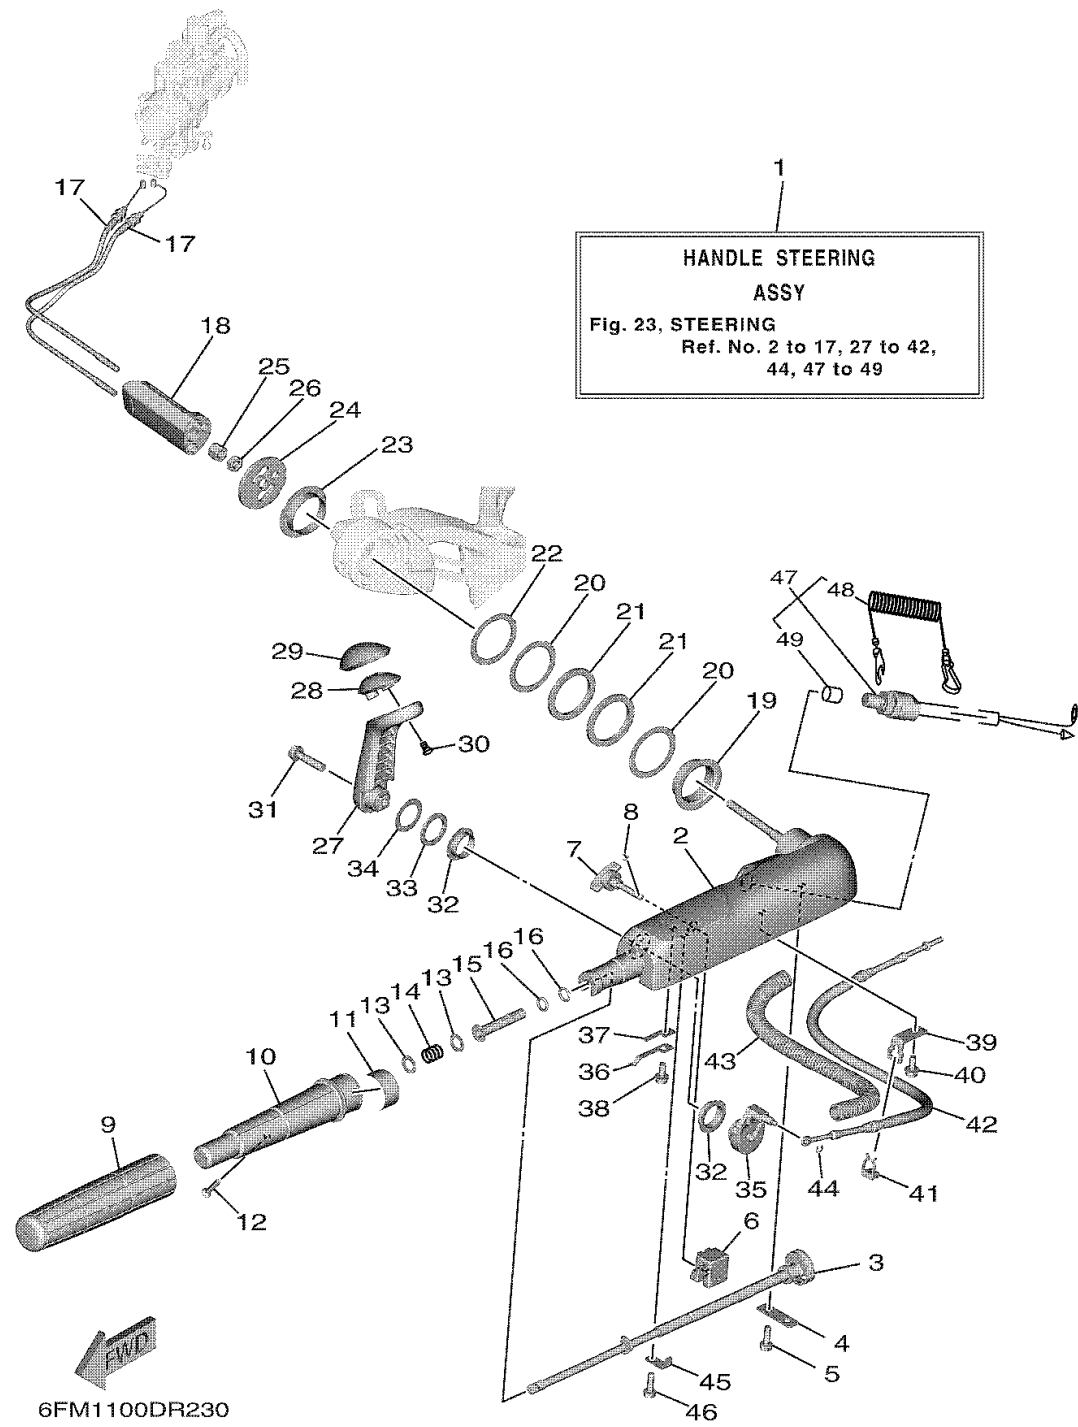

STEERING

Ref No.	Part Number	Description	Qty	Remarks
38	95D95-06014-00	BOLT, FLANGE DEEP RECESS	1	
39	66R-48538-00-00	CLAMP, CABLE 1	1	
40	95D95-06014-00	BOLT, FLANGE DEEP RECESS	1	
41	63D-48538-00-00	CLAMP, CABLE 1	1	
42	6DR-48321-00-00	CABLE	1	
43	90446-20MF5-00	HOSE (L320)	1	
44	99080-04600-00	CIRCLIP	1	
45	6DR-44114-00-00	STOPPER	1	
46	91380-06025-00	BOLT	1	
47	6FM-82575-00-00	ENGINE STOP SWITCH ASSY	1	
48	682-82556-00-00	..LANYARD, STOP SWITCH	1	
49	689-8257Y-00-00	..CAP	1