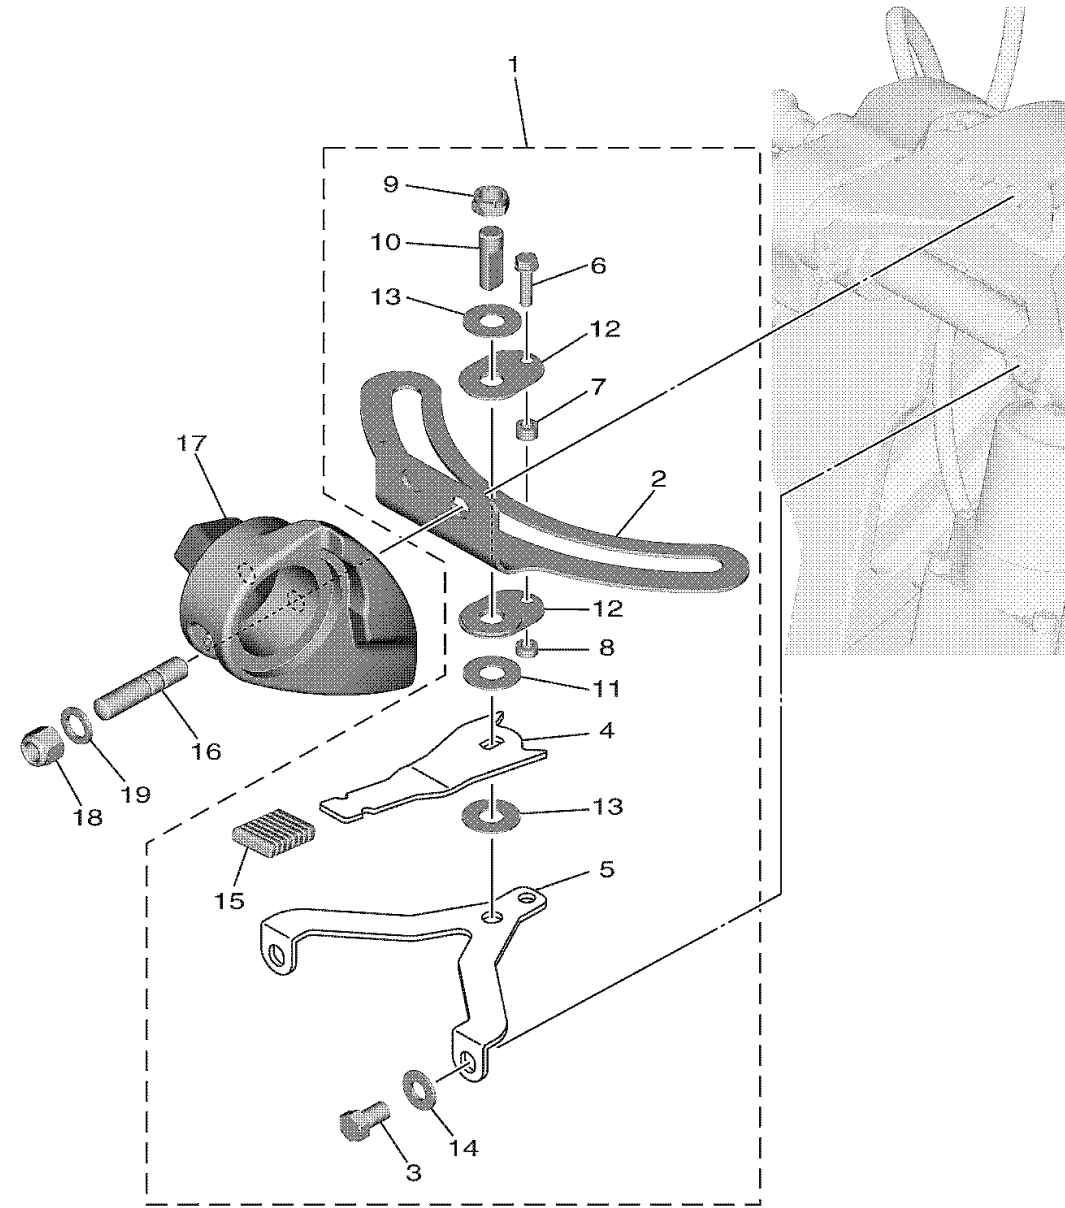

STEERING FRICTION

 6FM610CDW240

Ref No.	Part Number	Description	Qty	Remarks
1	6FM-42508-12-00	STEERING FRICTION ASSY	1	
2	6FM-42527-00-00	..PLATE, FRICTION	1	
3	97D95-08014-00	..BOLT, HEXAGON DEEP RECESS	2	
4	6FM-42561-10-00	..KNOB, STEERING LOCK	1	
5	6FM-42525-10-00	..PLATE, FRICTION	1	
6	97595-05520-00	..BOLT, WITH WASHER	1	
7	90387-05054-00	..COLLAR	1	
8	90387-05053-00	..COLLAR	1	
9	90185-10M14-00	..NUT, SELF-LOCKING	1	
10	67C-42562-A0-00	..SHAFT, STEERING LOCK	1	
11	90202-10M56-00	..WASHER, PLATE	1	
12	65W-42528-00-00	..PLATE, FRICTION	2	
13	90201-106M5-00	..WASHER, PLATE	2	
14	92995-08200-00	..WASHER	2	
15	689-43633-01-00	..COVER, TILT LEVER	1	
16	90116-10064-00	BOLT, STUD	2	
17	6FM-42121-01-CH	BRACKET	0	MATTE BROWN
17	6FM-42121-01-CE	BRACKET	1	WHITE
18	90185-10027-00	NUT, SELF-LOCKING	2	
19	90201-10049-00	WASHER, PLATE	2	