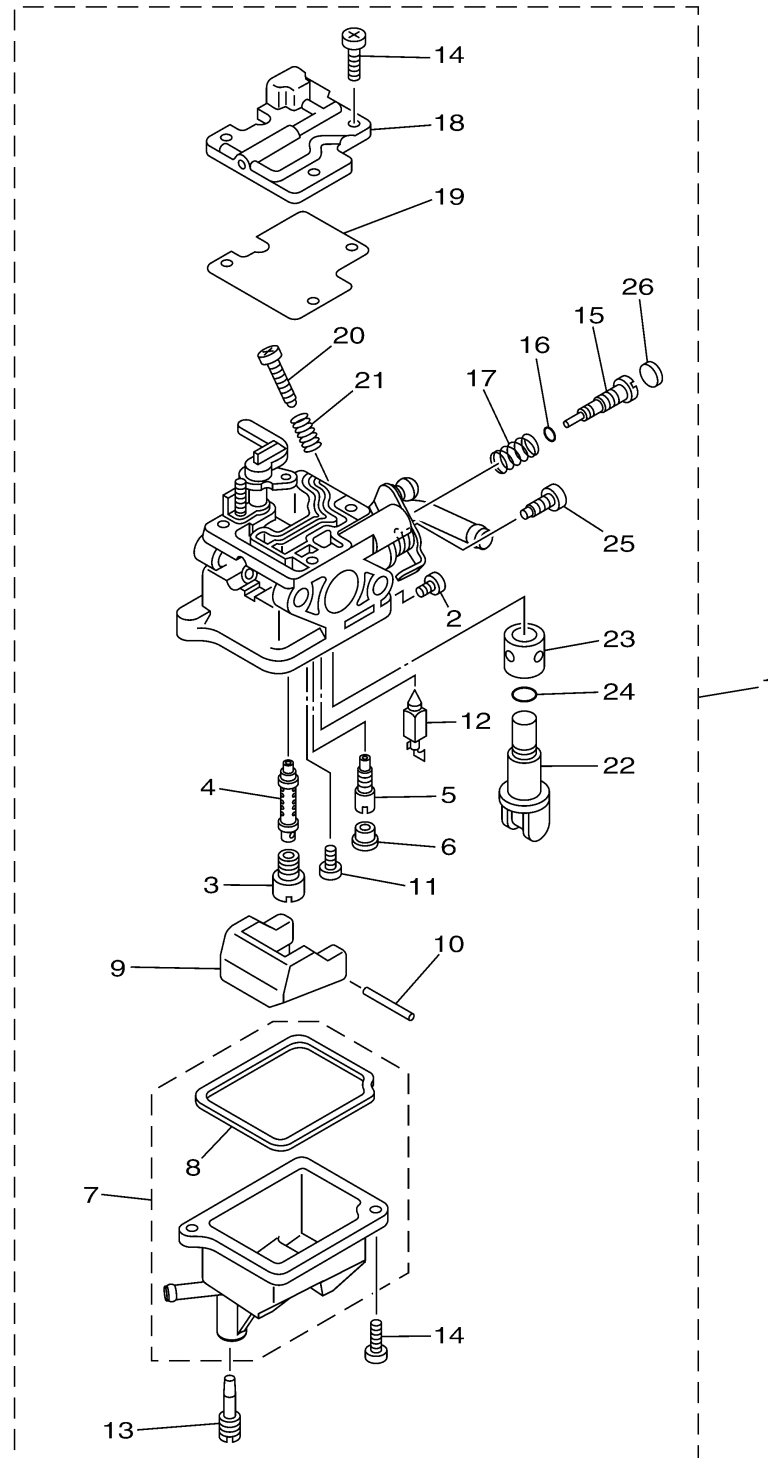

# CARBURETOR

Ref No.	Part Number	Description	Qty	Remarks
1	6EG-14301-60-00	CARBURETOR ASSY 1	1	
2	97890-04007-00	..SCREW, PAN HEAD	1	
3	69M-14343-31-00	..JET, MAIN (#62)	1	
4	69M-14341-00-00	..NOZZLE, MAIN	1	
5	69M-14342-68-00	..JET, PILOT (#37)	1	
6	69M-14966-01-00	..BUSH	1	
7	6EG-14381-00-00	..BODY, FLOAT CHAMBER	1	
8	69M-14984-01-00	...GASKET, FLOAT CHAMBER	1	
9	69M-14385-00-00	..FLOAT	1	
10	6A1-14386-00-00	..PIN, FLOAT	1	
11	98580-03005-00	..SCREW, PAN HEAD	1	
12	62Y-14392-00-00	..VALVE, NEEDLE	1	
13	69M-14991-00-00	..SCREW	1	
14	98580-04010-00	..SCREW, PAN HEAD	5	
15	6EG-14323-00-00	..SCREW, AIR ADJUSTING	1	
16	2T4-14397-01-00	..O-RING	1	
17	62Y-14334-00-00	..SPRING, AIR ADJUSTING	1	
18	69M-14527-00-00	..PLATE	1	
19	69M-14536-01-00	..GASKET	1	
20	69W-14321-00-00	..SCREW, THROTTLE	1	

CONTINUED ON NEXT FRAME >

6EG1100-P080

# CARBURETOR

Ref No.	Part Number	Description	Qty	Remarks
21	62Y-14212-00-00	..SPRING, PILOT ADJUSTING	1	
22	69M-24524-00-00	..LEVER, COCK	1	
23	69M-24523-00-00	..VALVE	1	
24	69M-24533-00-00	..O-RING	1	
25	69M-24535-00-00	..SCREW, LEVER FITTING	1	
26	62Y-1432A-01-00	..PLUG	1	