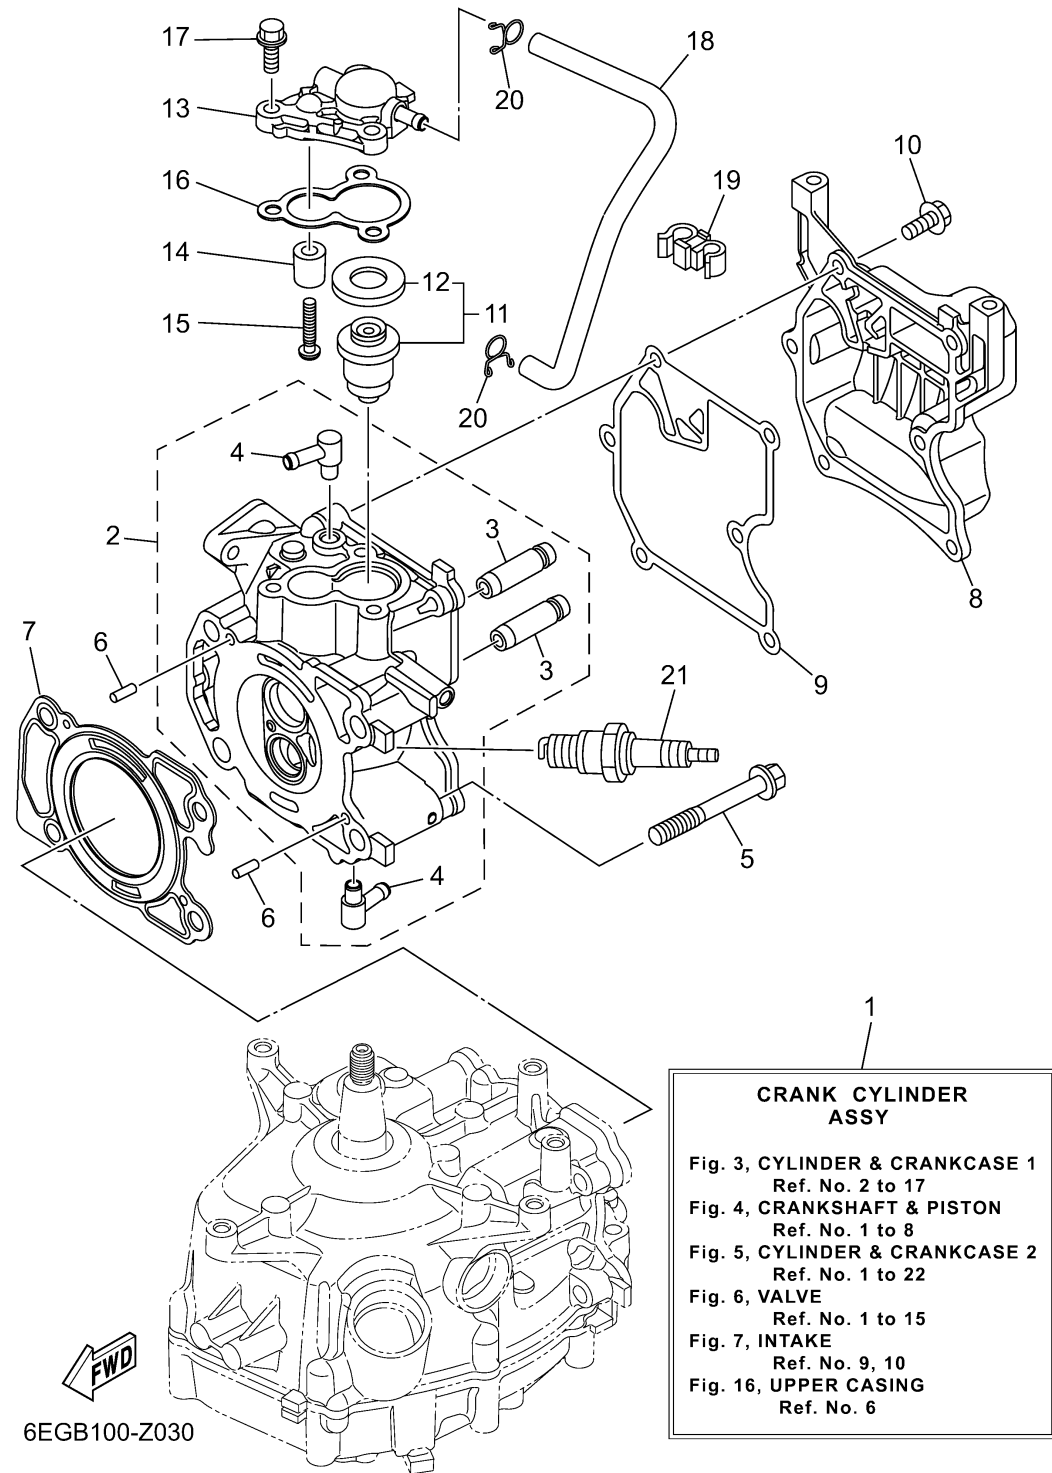

# CYLINDER CRANKCASE 1

Ref No.	Part Number	Description	Qty	Remarks
1	6EG-W0090-00-1S	CRANK CYLINDER ASSY	1	
2	6EG-11111-00-1S	HEAD, CYLINDER 1	1	
3	67D-11133-10-00	. .GUIDE, VALVE 1	2	
4	676-11372-00-00	. .NIPPLE, HOSE	2	
5	90105-08M36-00	BOLT, FLANGE	4	
6	93604-12M07-00	PIN, DOWEL	2	
7	6EG-11181-00-00	.GASKET, CYLINDER HEAD 1	1	
8	6EG-11191-00-00	COVER, CYLINDER HEAD 1	1	
9	6EG-11193-00-00	.GASKET, HEAD COVER 1	1	
10	90105-06039-00	BOLT, FLANGE	6	
11	66M-12411-01-00	THERMOSTAT	1	
12	688-12412-00-00	. .SEAL, THERMOSTAT	1	
13	6EG-12413-00-1S	COVER, THERMOSTAT	1	
14	6G8-11325-00-00	ANODE	1	
15	98980-05025-00	SCREW, BIND	1	
16	67D-12414-A0-00	.GASKET, COVER	1	
17	90119-06MA2-00	BOLT, WITH WASHER	3	
18	90445-09M37-00	HOSE (L240)	1	
19	90464-09013-00	CLAMP	1	
20	90467-09M09-00	CLIP	2	

# CYLINDER CRANKCASE 1

Ref No.	Part Number	Description	Qty	Remarks
21	CR6-HSB00-00-00	PLUG, SPARK (NGK CR6HSB)	1	