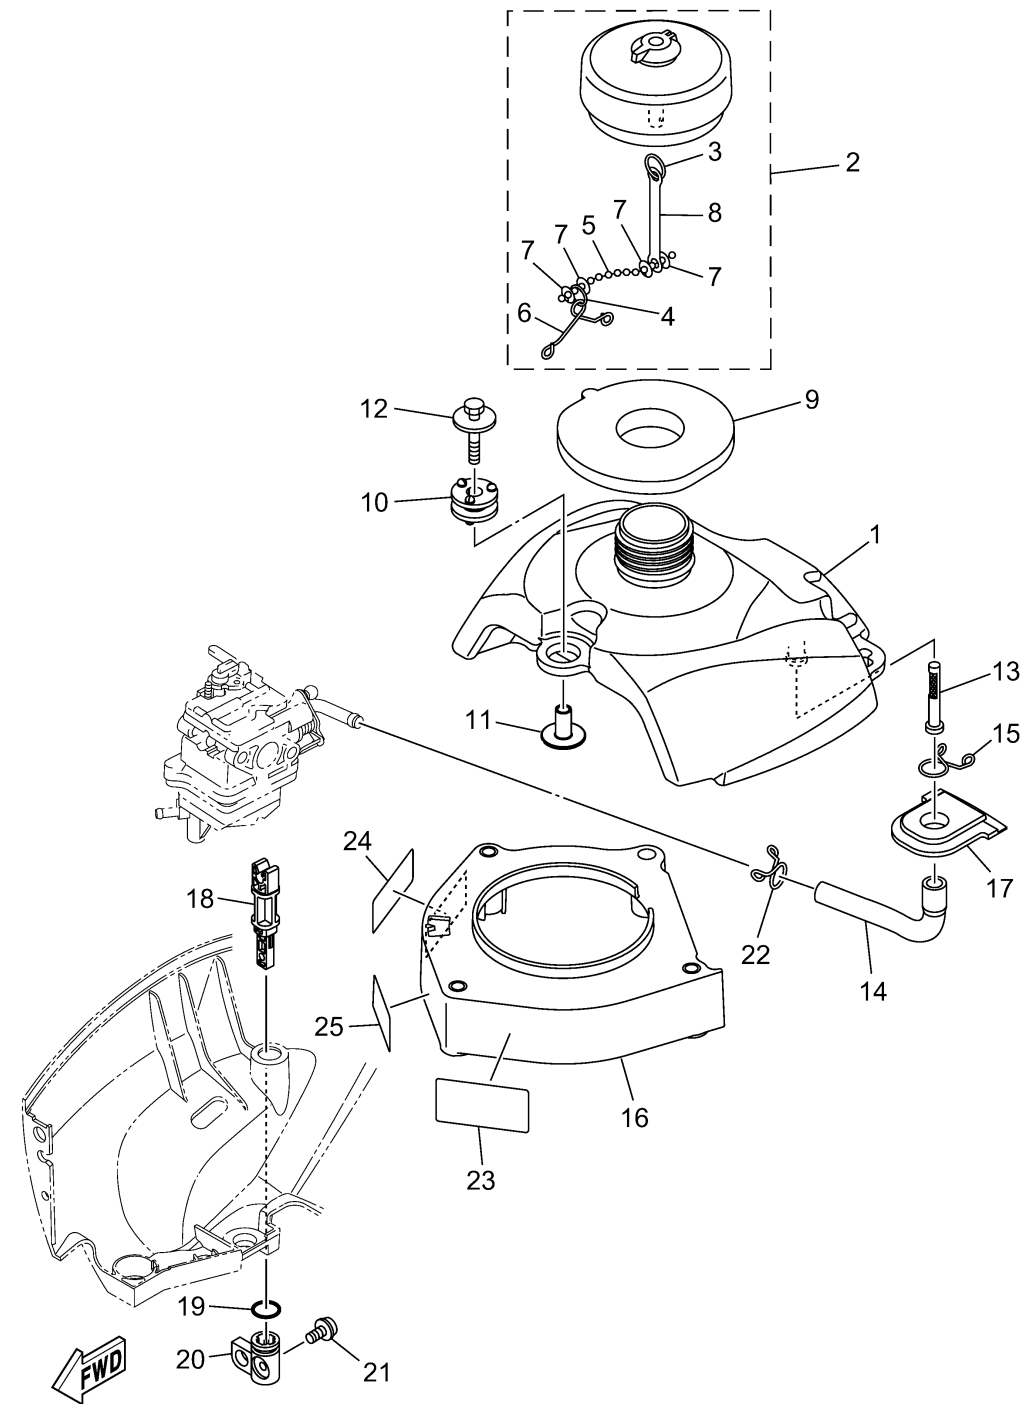

6EGB100-Z090

# FUEL

Ref No.	Part Number	Description	Qty	Remarks
1	6EG-24110-10-00	FUEL TANK COMP.	1	
2	69M-24610-05-00	CAP ASSY	1	
3	90468-100A2-00	. .CLIP	1	
4	90468-100A0-00	. .CLIP	1	
5	69M-24633-01-00	. .CHAIN, BALL	1	
6	624-24634-10-00	. .HOOK, CHAIN BALL	1	
7	67D-21757-00-00	. .WASHER, SPECIAL 1	4	
8	69M-16548-00-00	. .JOINT, CHAIN	1	
9	6EG-24641-01-00	GASKET, CAP 1	1	
10	6EG-24375-00-00	GROMMET	3	
11	90387-06176-00	COLLAR	3	
12	90119-06300-00	BOLT, WITH WASHER	3	
13	6L5-24251-00-00	STRAINER 1	1	
14	6EG-24311-10-00	PIPE, FUEL 1	1	
15	90467-13M13-00	CLIP	1	
16	6EG-24191-00-00	BRACKET, FUEL TANK 1	1	
17	6EG-24181-00-00	DAMPER, LOCATING 1	1	
18	6EG-24554-00-00	SHAFT, COCK	1	
19	93210-12327-00	.O-RING	1	
20	6EG-24575-00-00	LEVER, FUEL CHANGE	1	

# FUEL

Ref No.	Part Number	Description	Qty	Remarks
21	90159-05M12-00	SCREW, WITH WASHER	1	
22	90467-11M08-00	CLIP	1	
23	6EG-13437-60-00	MARK, CAUTION	1	
24	6EE-81994-41-00	LABEL, SAFETY	1	
25	6EE-81994-51-00	LABEL, SAFETY	1	