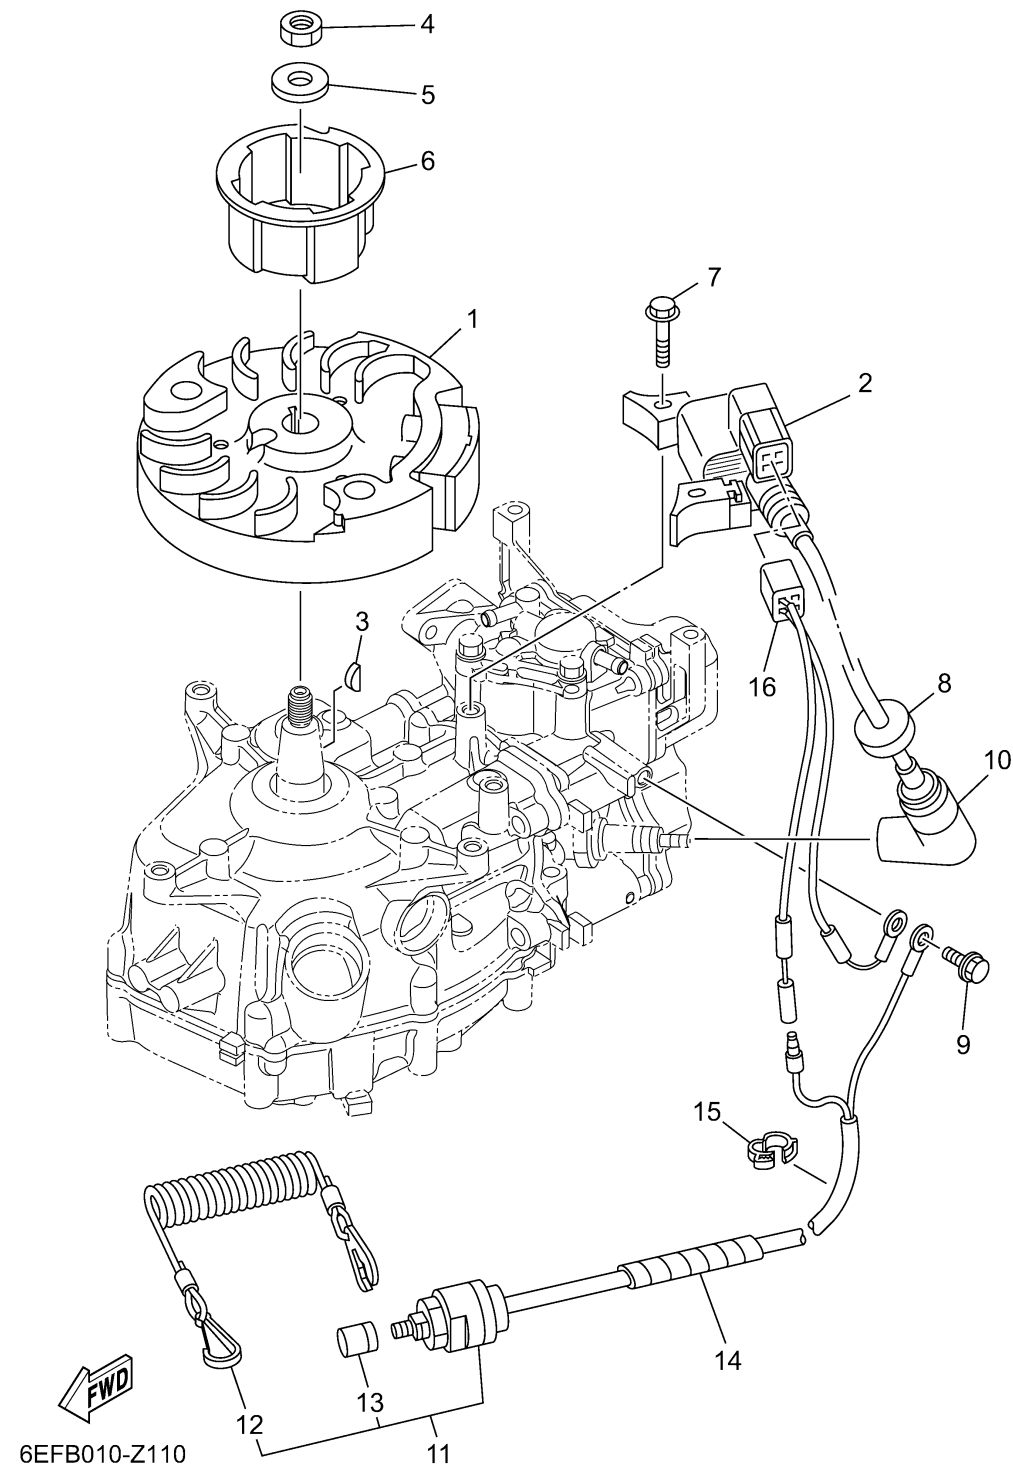

GENERATOR

Ref No.	Part Number	Description	Qty	Remarks
1	6EG-85550-00-00	ROTOR ASSY	1	
2	6EG-85571-00-00	IGNITION COIL WITH CDI UNIT	1	
3	90280-04M06-00	KEY, WOODRUFF	1	
4	90170-10M33-00	NUT	1	
5	90201-105A2-00	WASHER, PLATE	1	
6	69M-15723-00-00	PULLEY, STARTER	1	
7	90105-06M24-00	BOLT, FLANGE	2	
8	90480-25161-00	GROMMET	1	
9	97E95-06512-00	BOLT, HEXAGON W/W DEEP RECESS	1	
10	6BX-82370-00-00	PLUG CAP ASSY	1	
11	65W-82575-01-00	ENGINE STOP SWITCH ASSY	1	
12	682-82556-00-00	. .LANYARD, STOP SWITCH	1	
13	689-8257Y-00-00	. .CAP	1	
14	90446-06M90-00	HOSE (L120)	1	
15	90464-16003-00	CLAMP	1	
16	6EG-82531-00-00	WIRE, LEAD	1	