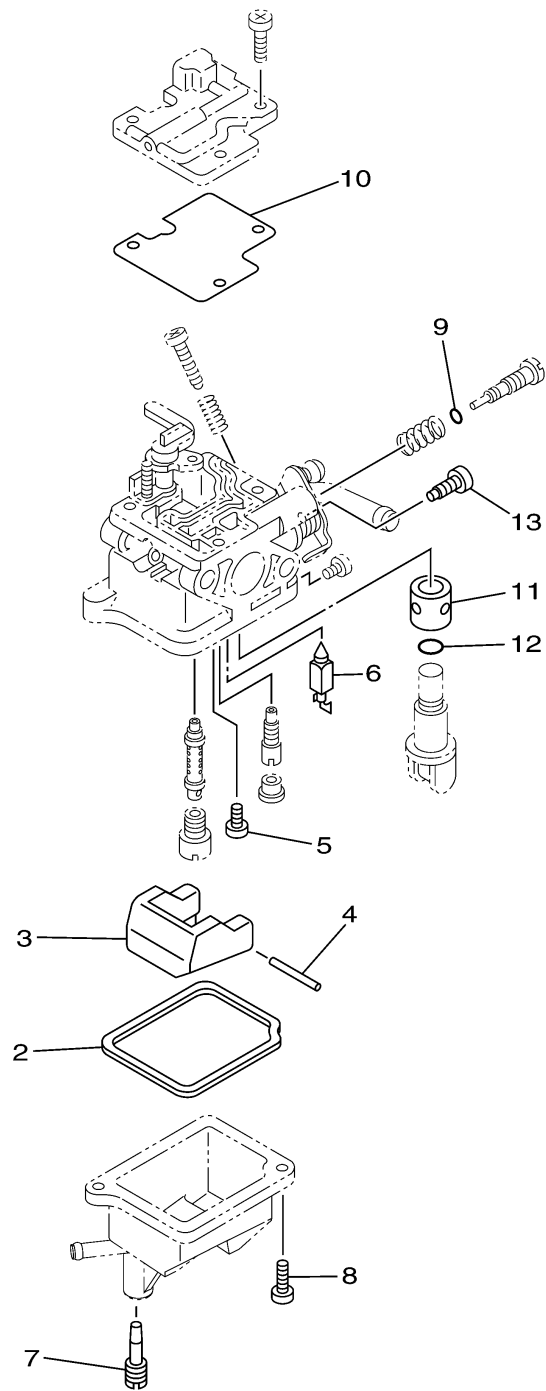

1
**CARBURETOR
 REPAIR KIT**

6EG1100-P200

REPAIR KIT 2

Ref No.	Part Number	Description	Qty	Remarks
1	69M-W0093-01-00	CARBURETOR REPAIR KIT	1	
2	69M-14984-01-00	..GASKET, FLOAT CHAMBER	1	
3	69M-14385-00-00	..FLOAT	1	
4	6A1-14386-00-00	..PIN, FLOAT	1	
5	98580-03005-00	..SCREW, PAN HEAD	1	
6	62Y-14392-00-00	..VALVE, NEEDLE	1	
7	69M-14991-00-00	..SCREW	1	
8	98580-04010-00	..SCREW, PAN HEAD	2	
9	2T4-14397-01-00	..O-RING	1	
10	69M-14536-01-00	..GASKET	1	
11	69M-24523-00-00	..VALVE	1	
12	69M-24533-00-00	..O-RING	1	
13	69M-24535-00-00	..SCREW, LEVER FITTING	1	