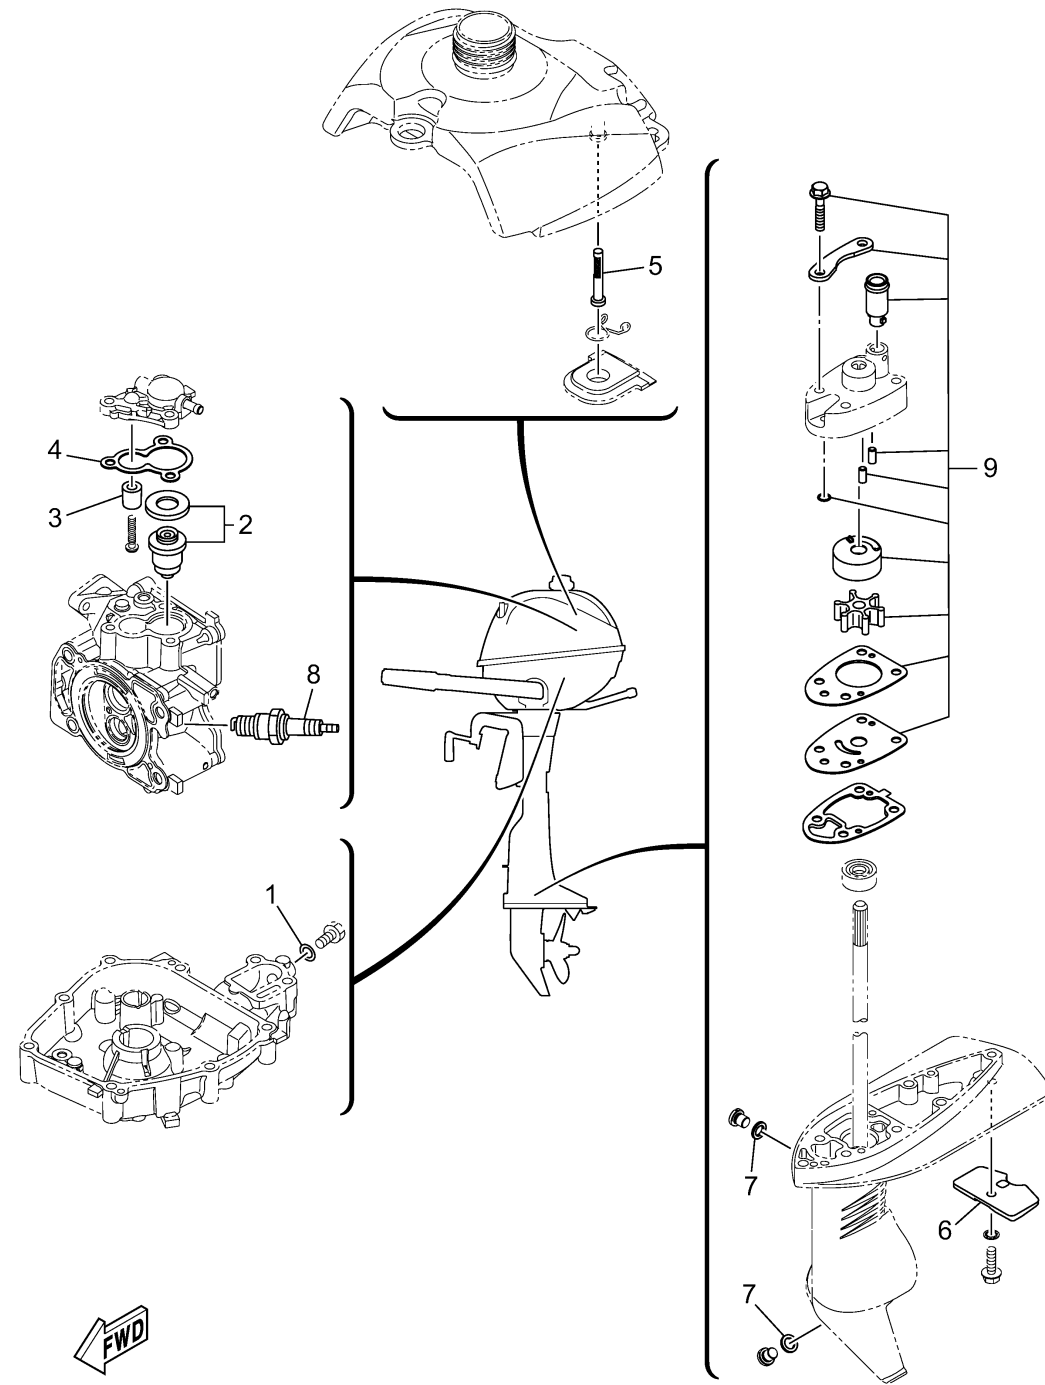

SCHEDULED SERVICE PARTS

Ref No.	Part Number	Description	Qty	Remarks
1	90430-08143-00	GASKET	1	
2	66M-12411-01-00	THERMOSTAT	1	
3	6G8-11325-00-00	ANODE	1	
4	67D-12414-A0-00	.GASKET, COVER	1	
5	6L5-24251-00-00	STRAINER 1	1	
6	6L5-45251-03-00	ANODE	1	
7	90430-08003-00	.GASKET	2	
8	CR6-HSB00-00-00	PLUG, SPARK (NGK CR6HSB)	1	
9	6EG-W0078-03-00	WATER PUMP REPAIR KIT	1	