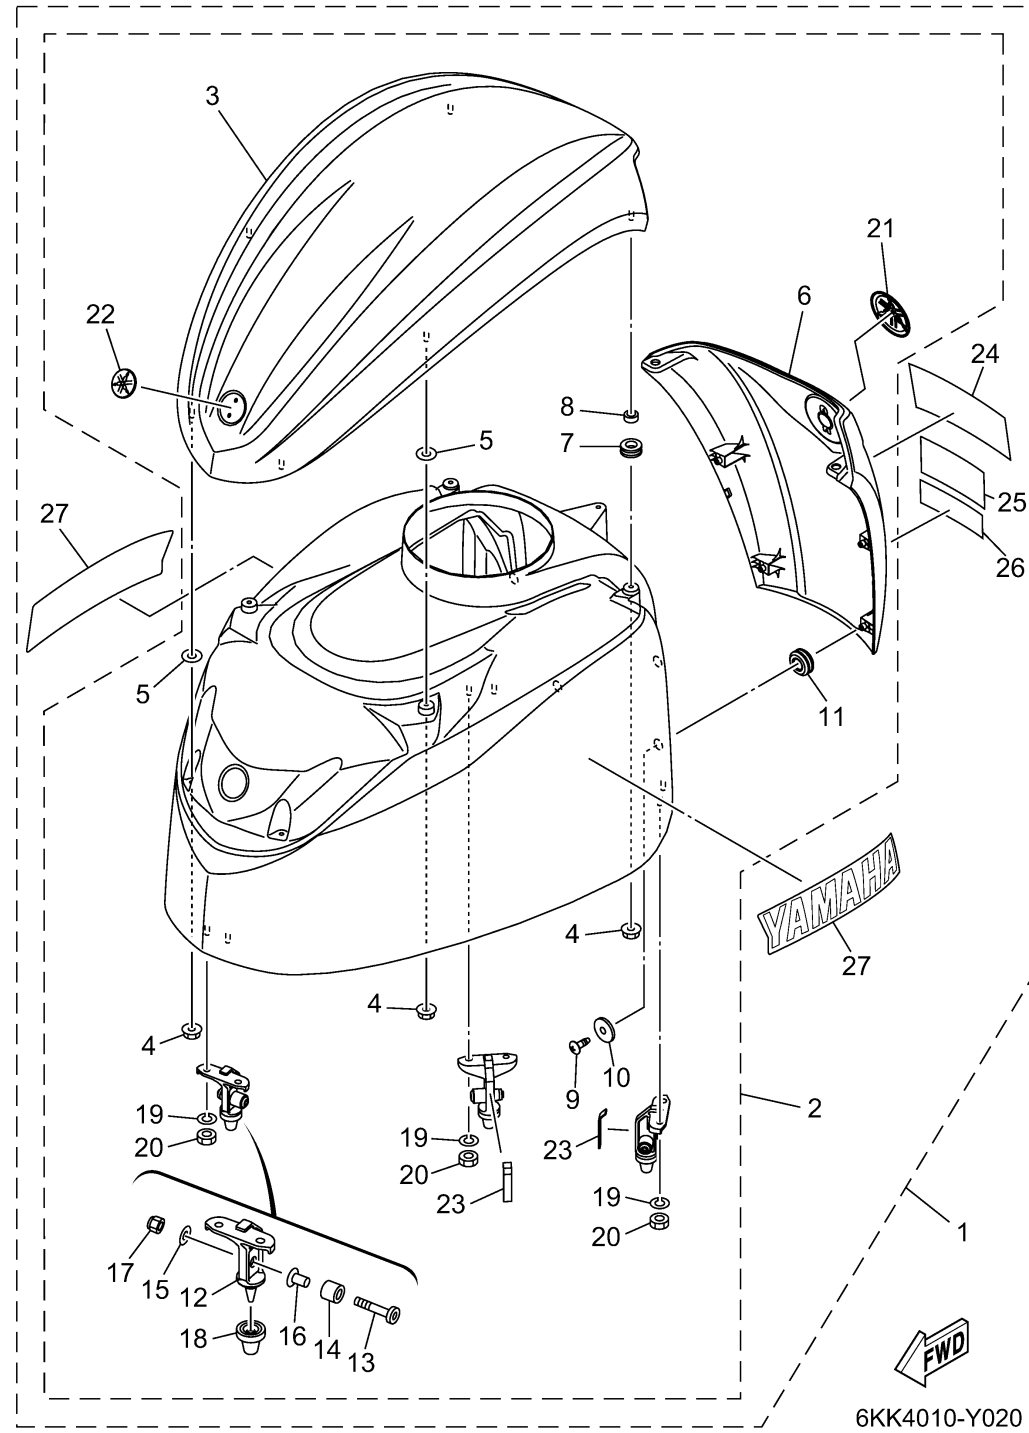

TOP COWLING

Ref No.	Part Number	Description	Qty	Remarks
1	6KF-42610-01-8D	TOP COWLING ASSY	1	GRAY
1	6KF-42610-11-CE	TOP COWLING ASSY	0	WHITE
2	6KA-4261A-01-8D	..TOP COWLING W/O GRAPHICS	1	GRAY
2	6KA-4261A-01-CE	..TOP COWLING W/O GRAPHICS	0	WHITE
3	6KA-42613-00-8D	...MOLDING, AIR DUCT	1	GRAY
3	6KA-42613-00-CE	...MOLDING, AIR DUCT	0	WHITE
4	90179-06M28-00	.. NUT	7	
5	6CB-42545-00-00	...WASHER, PLAIN	4	
6	6KA-42625-00-8D	...PANEL, REAR	1	GRAY
6	6KA-42625-00-CE	...PANEL, REAR	0	WHITE
7	90480-13004-00	...GROMMET	2	
8	90387-07054-00	...COLLAR	2	
9	97780-50016-00	...SCREW, TAPPING	4	
10	90201-053R1-00	...WASHER, PLATE	4	
11	90480-16009-00	...GROMMET	4	
12	6CB-42647-B0-00	...HOLDER, CLAMP BAND	3	
13	90111-08078-00	...BOLT, HEXAGON SOCKET BUTTON	3	
14	90387-10094-00	...COLLAR	3	
15	92990-08600-00	...WASHER, PLATE	3	
16	90387-08M45-00	...COLLAR	3	

CONTINUED ON NEXT FRAME >

TOP COWLING

Ref No.	Part Number	Description	Qty	Remarks
17	95780-08300-00	.. NUT, FLANGE	3	
18	6AW-42663-01-00	...DAMPER 2	3	
19	92990-06100-00	.. WASHER, SPRING	6	
20	95380-06600-00	.. NUT, HEXAGON	6	
21	6KN-42697-00-00	...TUNING FORK MARK	1	
22	6LB-42697-00-00	...TUNING FORK MARK	1	
23	6CB-42134-01-00	...COVER	2	
24	6KF-42678-00-00	..GRAPHIC, REAR	1	
25	6KF-4267A-00-00	..GRAPHIC, REAR 2	1	
26	6KF-42682-00-00	..MARK, COWLING	1	
27	6KF-2153A-00-00	..EMBLEM, YAMAHA	2	FOR GRAY COWL.
27	6KF-2153A-10-00	..EMBLEM, YAMAHA	0	FOR WHITE COWL.