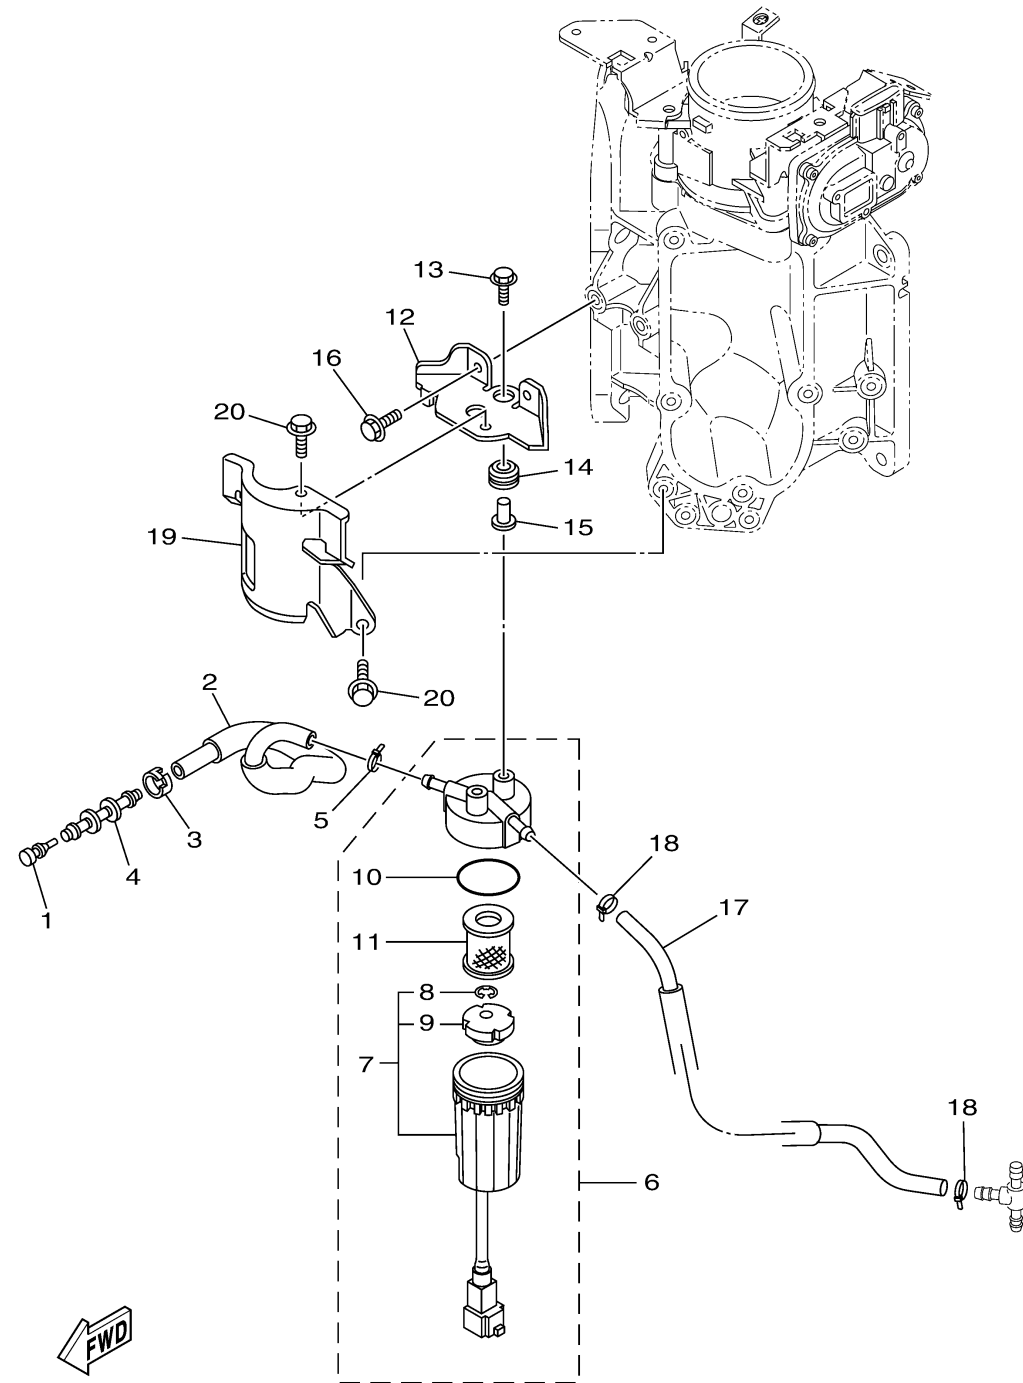

FUEL 1

Ref No.	Part Number	Description	Qty	Remarks
1	689-85547-01-00	DAMPER	1	
2	6KA-24314-10-00	PIPE 4	1	
3	6E5-24351-51-00	BAND 1	1	
4	6AW-24377-01-00	PIPE, JOINT 2	1	
5	90465-11M10-00	CLAMP	1	
6	6P3-24560-23-00	FILTER ASSY	1	
7	6P3-WS24B-21-00	..CUP, FILTER (WITH TAG)	1	
8	6P3-24519-00-00	...CLIP	1	
9	6P3-24469-00-00	...FLOAT, WATER LEVEL	1	
10	6P3-24564-00-00	..GASKET	1	
11	6P3-24563-02-00	..ELEMENT, FILTER	1	
12	6CB-24566-00-00	BRACKET, FILTER	1	
13	90119-06309-00	BOLT, WITH WASHER	2	
14	90480-10M23-00	GROMMET	2	
15	90387-06289-00	COLLAR	2	
16	95D95-06016-00	BOLT, FLANGE DEEP RECESS	2	
17	6CB-24313-B0-00	PIPE 3	1	
18	90465-11M10-00	CLAMP	2	
19	6CB-24596-01-00	COVER	1	
20	95D95-06014-00	BOLT, FLANGE DEEP RECESS	2	

CONTINUED ON NEXT FRAME >

6KA1100-V160

FUEL 1

Ref No.	Part Number	Description	Qty	Remarks
21	6GR-28100-11-00	TOOL KIT	1	