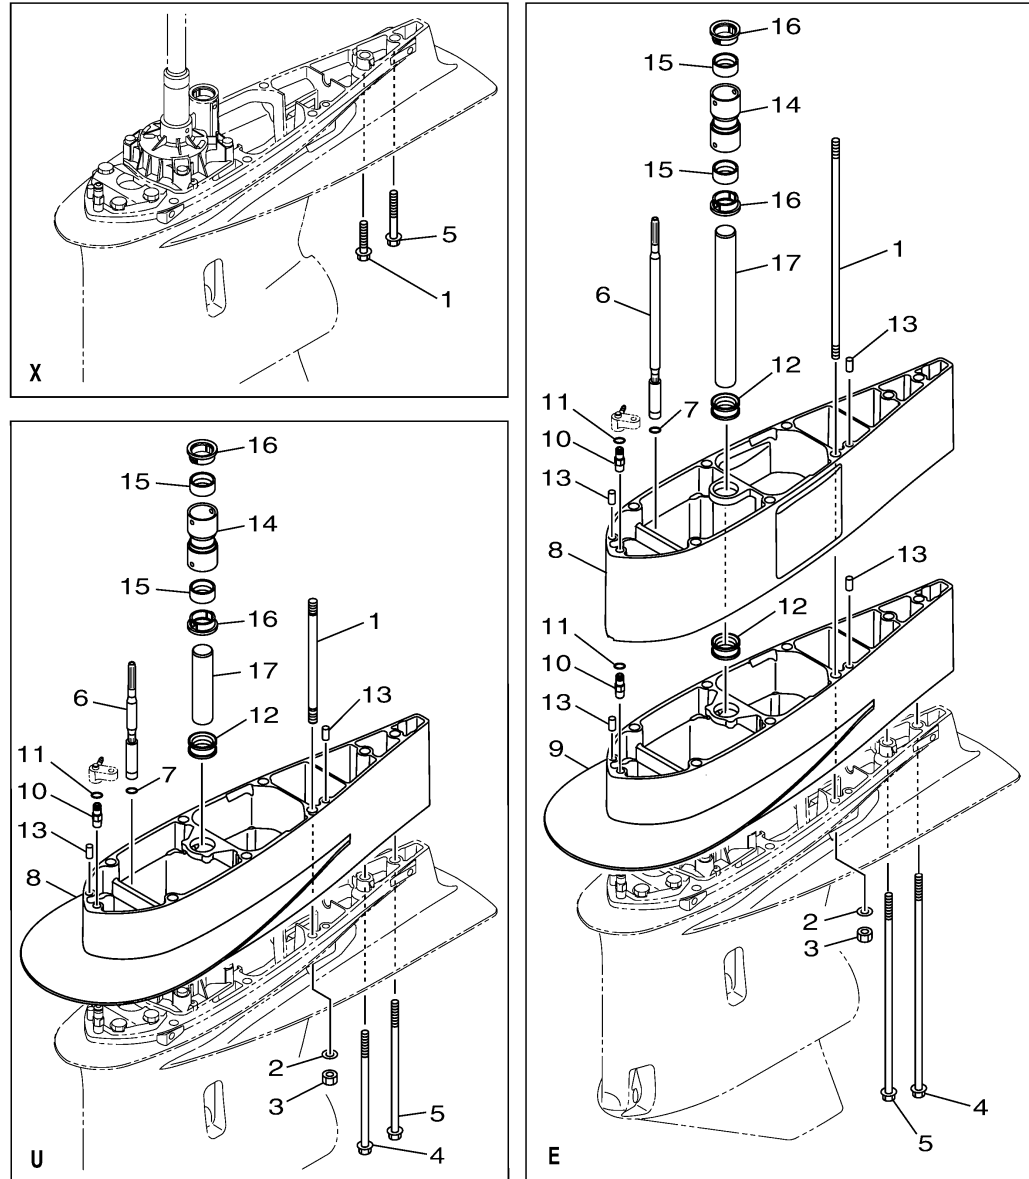

OPTIONAL PARTS 6

Ref No.	Part Number	Description	Qty	Remarks
1	90119-10024-00	BOLT, WITH WASHER	7	UR X(25.2")
1	90116-10067-00	BOLT, STUD	6	UR U(30.2")
1	90116-10066-00	BOLT, STUD	6	UR E(35.2")
2	92995-10600-00	WASHER	6	U(30.2"), E(35.2")
3	95380-10600-00	NUT	6	U(30.2"), E(35.2")
4	90119-10061-00	BOLT, WITH WASHER	1	UR E(35.2")
4	90119-10009-00	BOLT, WITH WASHER	1	UR U(30.2")
5	90119-10008-00	BOLT, WITH WASHER	1	UR U(30.2")
5	97E75-10570-00	BOLT, HEXAGON W/W DEEP RECESS	1	UR X(25.2")
5	90119-10060-00	BOLT, WITH WASHER	1	UR E(35.2")
6	6KA-44190-10-00	JT. SHIFT ROD COMP.	1	UR E(35.2")
6	6KA-44190-00-00	JT. SHIFT ROD COMP.	1	UR U(30.2")
7	93210-09165-00	O-RING	1	U(30.2"), E(35.2")
8	6CE-45211-10-8D	EXTENSION	1	GRAY, E(35.2")
8	6KA-45211-00-8D	EXTENSION	1	GRAY, U(30.2")
8	6CE-45211-10-CE	EXTENSION	0	WHITE, E(35.2")
8	6CE-45211-10-CJ	EXTENSION	0	WARM WHITE, E(35.2")
8	6KA-45211-00-CJ	EXTENSION	0	WARM WHITE, U(30.2")
8	6CE-45211-00-CE	EXTENSION	0	WHITE, U(30.2")
9	6KA-45211-00-8D	EXTENSION	1	GRAY, E(35.2")

CONTINUED ON NEXT FRAME >

6KA1100-V460

OPTIONAL PARTS 6

Ref No.	Part Number	Description	Qty	Remarks
9	6KA-45211-00-CE	EXTENSION	0	WHITE, E(35.2")
9	6KA-45211-00-CJ	EXTENSION	0	WARM WHITE, E(35.2")
10	63P-45378-00-00	NIPPLE, HOSE	2	UR E(35.2")
10	63P-45378-00-00	NIPPLE, HOSE	1	UR U(30.2")
11	93210-07003-00	.O-RING	2	UR E(35.2")
11	93210-07003-00	.O-RING	1	UR U(30.2")
12	6AW-44366-01-00	.DAMPER, WATER SEAL 2	2	UR E(35.2")
12	6AW-44366-01-00	.DAMPER, WATER SEAL 2	1	UR U(30.2")
13	93608-16M16-00	PIN, DOWEL	4	UR E(35.2")
13	93608-16M16-00	PIN, DOWEL	2	UR U(30.2")
14	6CE-44362-00-00	TUBE, WATER 2	1	U(30.2"), E(35.2")
15	6AW-44365-01-00	.DAMPER, WATER SEAL 1	2	U(30.2"), E(35.2")
16	6AW-44312-00-00	COVER, WATER PUMP HOUSING	2	U(30.2"), E(35.2")
17	6AW-44363-00-00	TUBE, WATER 3	1	UR U(30.2")
17	6CE-44363-00-00	TUBE, WATER 3	1	UR E(35.2")

6KA1100-V460