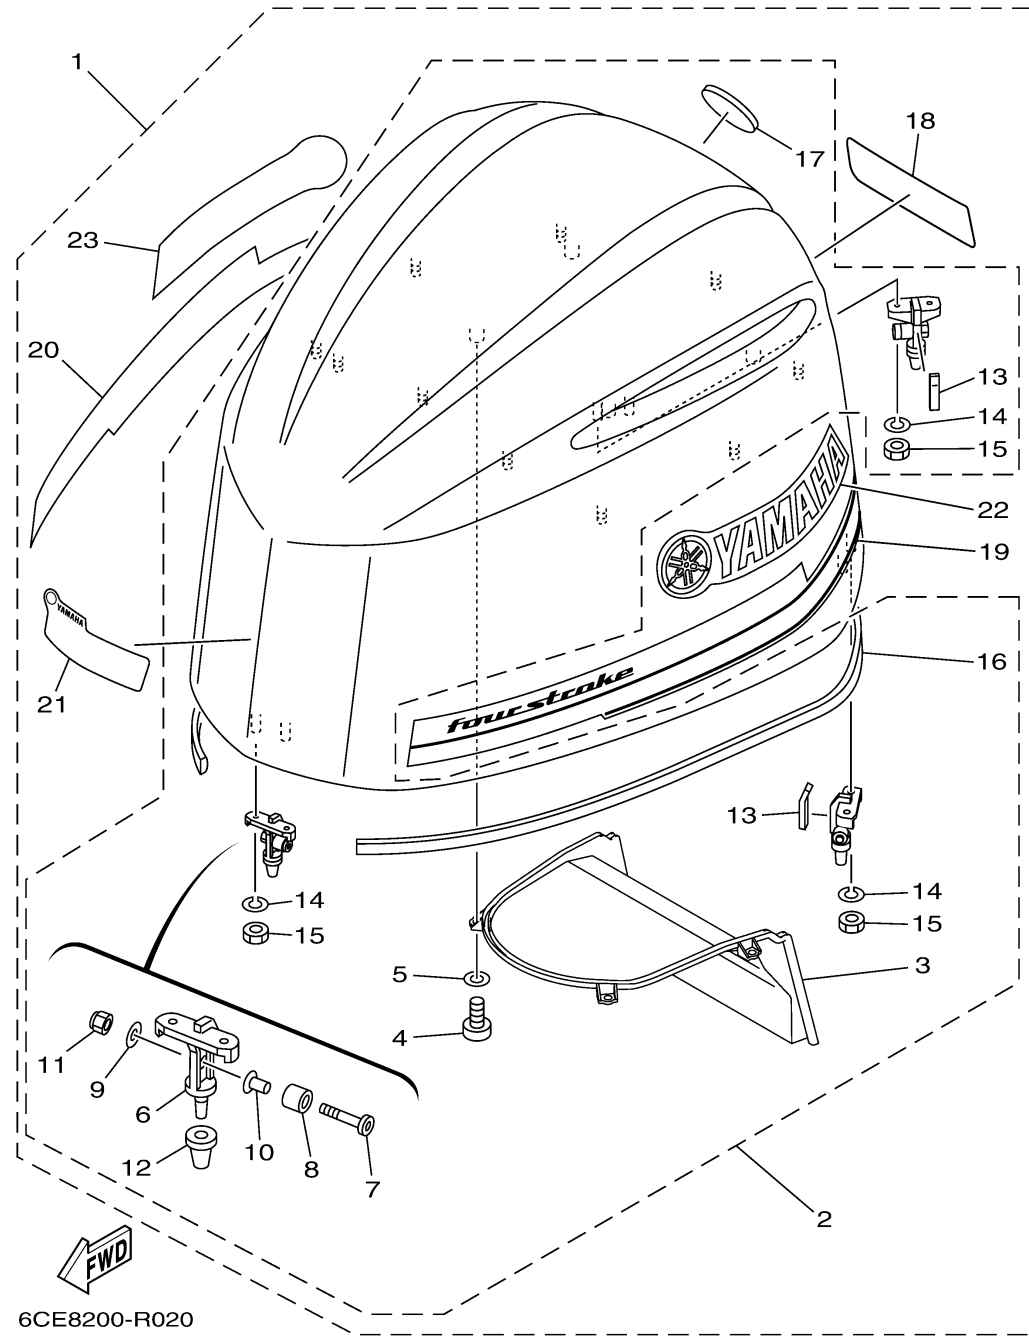

TOP COWLING

Ref No.	Part Number	Description	Qty	Remarks
1	6CE-42610-03-00	TOP COWLING ASSY	1	GRAY
1	6CE-42610-23-CE	TOP COWLING ASSY	0	WHITE
2	6CE-4261A-02-8D	..TOP COWLING W/O GRAPHICS	1	GRAY
2	6CE-4261A-02-CE	..TOP COWLING W/O GRAPHICS	0	WHITE
3	6CE-42635-00-00	...DUCT, WATER SEPARATOR	1	
4	97780-60516-00	.. SCREW, TAPPING	4	
5	92990-06200-00	...WASHER, PLAIN	4	
6	6CB-42647-B0-00	...HOLDER, CLAMP BAND	3	
7	90111-08078-00	...BOLT, HEXAGON SOCKET BUTTON	3	
8	90387-10094-00	...COLLAR	3	
9	92990-08600-00	...WASHER, PLATE	3	
10	90387-08M45-00	...COLLAR	3	
11	95780-08300-00	.. NUT, FLANGE	3	
12	6AW-42663-01-00	...DAMPER 2	3	
13	6CB-42134-01-00	...COVER	2	
14	92990-06100-00	.. WASHER, SPRING	6	
15	95380-06600-00	.. NUT, HEXAGON	6	
16	6CB-42628-00-00	...SEAL	1	
17	6KN-42697-00-00	...TUNING FORK MARK	1	
18	6CE-42678-02-00	..GRAPHIC, REAR	1	FOR GRAY

CONTINUED ON NEXT FRAME >

TOP COWLING

Ref No.	Part Number	Description	Qty	Remarks
18	6CE-42678-22-00	..GRAPHIC, REAR	0	FOR WHITE
19	6CE-42675-02-00	..GRAPHIC, SIDE 1	1	FOR GRAY
19	6CE-42675-22-00	..GRAPHIC, SIDE 1	0	FOR WHITE
20	6CE-42676-22-00	..GRAPHIC, SIDE 2	0	FOR WHITE
20	6CE-42676-02-00	..GRAPHIC, SIDE 2	1	FOR GRAY
21	6CE-42677-22-00	..GRAPHIC, FRONT	0	FOR WHITE
21	6CE-42677-01-00	..GRAPHIC, FRONT	1	FOR GRAY
22	6CE-42681-03-00	..MARK, COWLING	1	FOR GRAY
22	6CE-42681-22-00	..MARK, COWLING	0	FOR WHITE
23	6CE-42682-22-00	..MARK, COWLING	0	FOR WHITE
23	6CE-42682-03-00	..MARK, COWLING	1	FOR GRAY