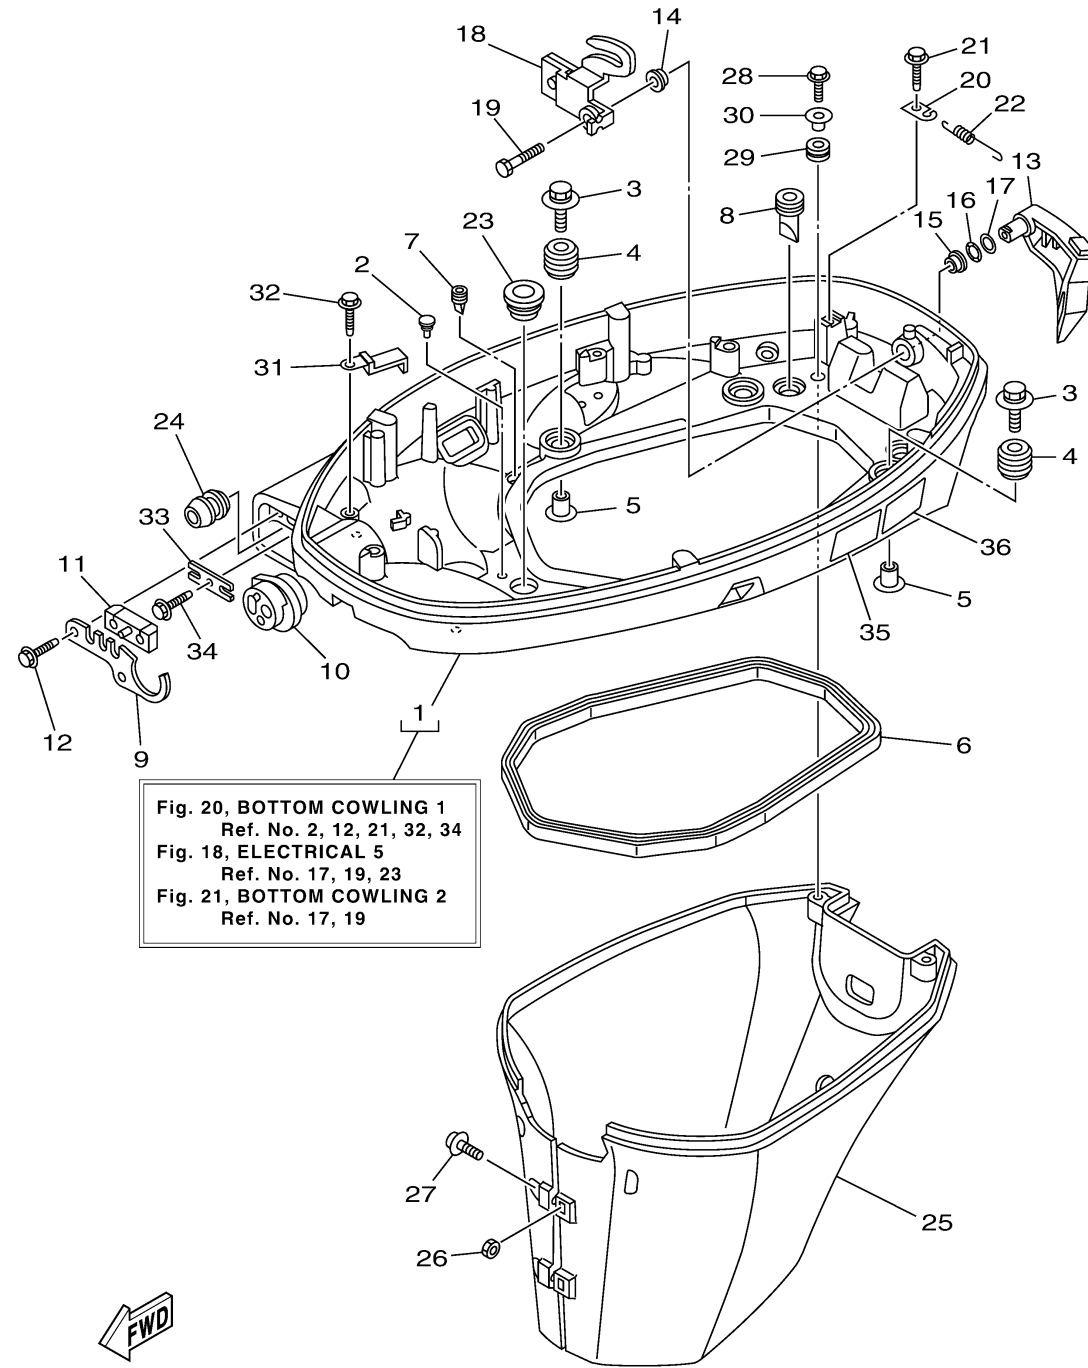

BOTTOM COWLING 1

Ref No.	Part Number	Description	Qty	Remarks
1	6BG-42710-03-8D	BOTTOM COWLING ASSY	1	
2	6H4-42748-01-00	GROMMET	3	
3	90119-06291-00	BOLT, WITH WASHER	4	
4	6BG-42748-01-00	GROMMET	4	
5	90387-06M69-00	COLLAR	4	
6	62Y-42716-01-00	RUBBER SEAL 1	1	
7	65W-42717-00-00	RUBBER, SEAL 2	2	
8	61A-42717-00-00	RUBBER, SEAL 2	2	
9	6BG-42761-00-00	STOPPER	1	
10	6BG-42725-01-00	GROMMET	1	
11	6BG-42727-01-00	GROMMET	1	
12	90109-06316-00	BOLT	2	
13	6BG-42815-00-8D	LEVER, CLAMP 1	1	
14	90386-12M37-00	BUSH	1	
15	90386-12MA2-00	BUSH	1	
16	90206-12052-00	WASHER, WAVE	1	
17	90201-12M07-00	WASHER, PLATE	1	
18	6BG-42816-00-00	LEVER, CLAMP 2	1	
19	97D95-06014-00	BOLT, HEXAGON DEEP RECESS	1	
20	66T-43144-00-00	HOOK, SPRING	1	

CONTINUED ON NEXT FRAME >

BOTTOM COWLING 1

6BTD100-T200

Ref No.	Part Number	Description	Qty	Remarks
21	90109-06M86-00	BOLT	1	
22	90506-18M40-00	SPRING, TENSION	1	
23	68U-42727-01-00	GROMMET	1	
24	6BG-24329-01-00	SEAL	1	
25	6BG-42741-10-8D	APRON, 1	1	L(21.1")
26	95380-06600-00	.NUT, HEXAGON	2	
27	97980-06325-00	SCREW, WITH WASHER	2	
28	90109-06M80-00	.BOLT	2	
29	90480-13M24-00	GROMMET	2	
30	90387-06M43-00	COLLAR	2	
31	90462-20005-00	CLAMP	1	
32	90109-06M86-00	BOLT	1	
33	6BG-48538-00-00	CLAMP, CABLE 1	1	
34	90109-06316-00	BOLT	1	
35	6EE-42794-41-00	LABEL, WARNING (GENERAL)	1	
36	6EE-42794-51-00	LABEL, WARNING (GENERAL)	1	