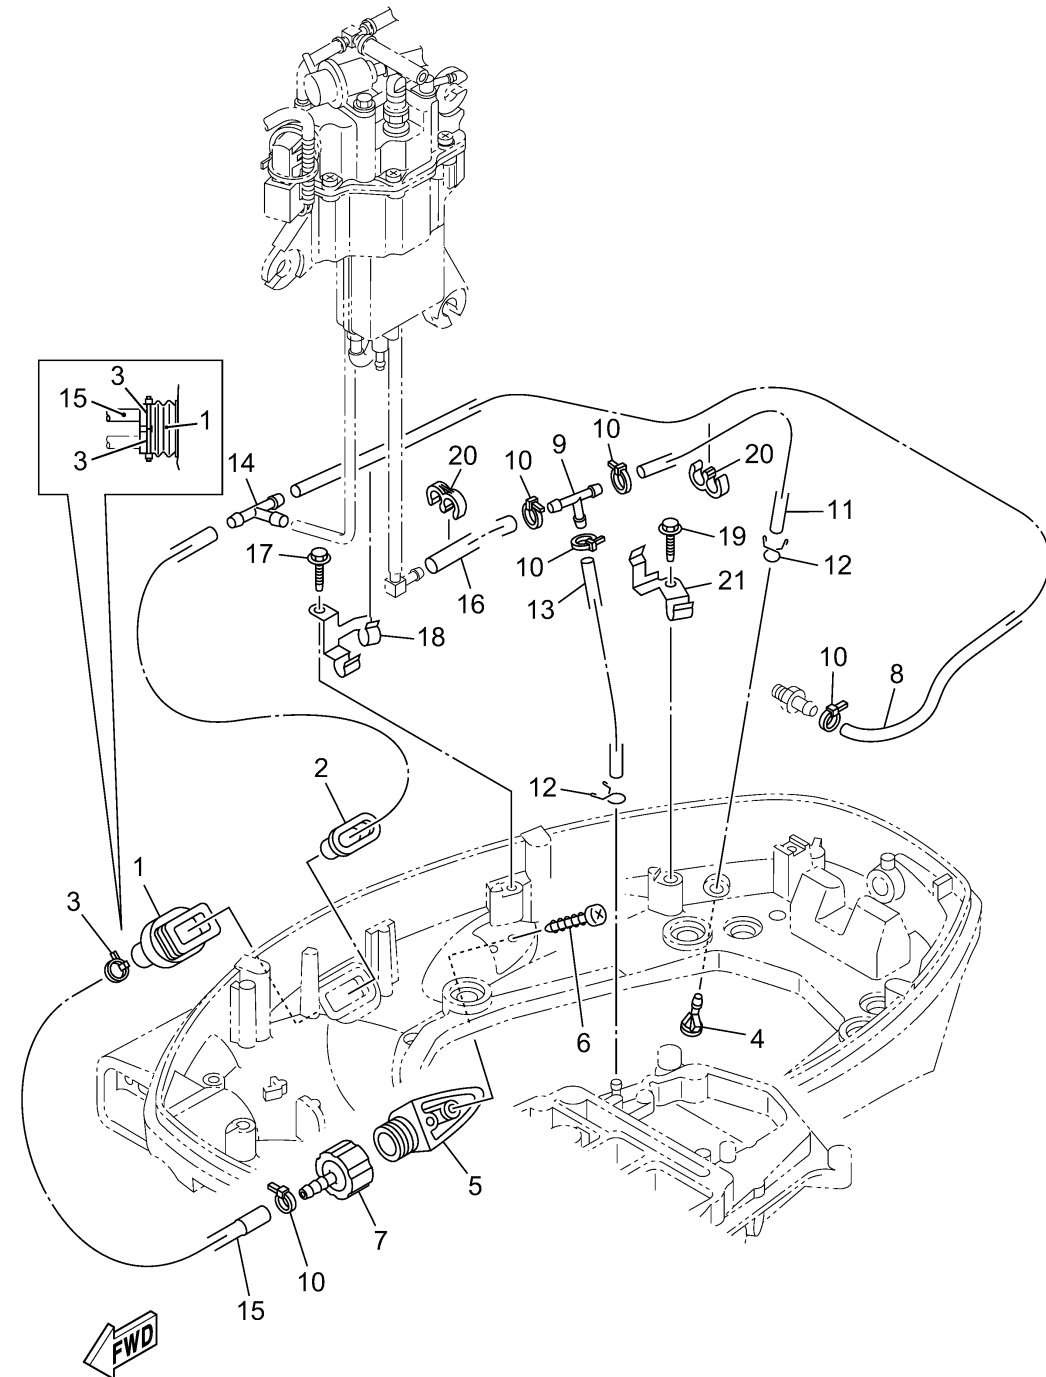

BOTTOM COWLING 2

6BTM100-1210

Ref No.	Part Number	Description	Qty	Remarks
1	6H1-42726-22-00	GROMMET	1	
2	6BG-42384-00-00	SEAL, CAP	1	
3	90465-11M10-00	CLAMP	2	
4	6BG-44391-00-00	NIPPLE, HOSE	1	
5	6AW-12572-00-00	ADAPTER	1	
6	97780-60520-00	SCREW, TAPPING	2	
7	6R3-12580-01-00	JOINT ASSY	1	
8	6BG-42541-00-00	PIPE 1	1	
9	688-24378-00-00	PIPE, JOINT 3	1	
10	90465-11M10-00	CLAMP	5	
11	6BG-42542-00-00	PIPE	1	
12	90467-08M18-00	CLIP	2	
13	6BG-24314-00-00	PIPE 4	1	
14	688-24378-00-00	PIPE, JOINT 3	1	
15	6BG-12481-00-00	PIPE 1	1	
16	90445-09091-00	HOSE (L135)	1	
17	90109-06M86-00	BOLT	1	
18	6BG-24135-01-00	CLAMP 1	1	
19	90109-06M86-00	BOLT	1	
20	90464-09M21-00	CLAMP	2	

CONTINUED ON NEXT FRAME >

BOTTOM COWLING 2

Ref No.	Part Number	Description	Qty	Remarks
21	6BG-24136-01-00	CLAMP 2	1	