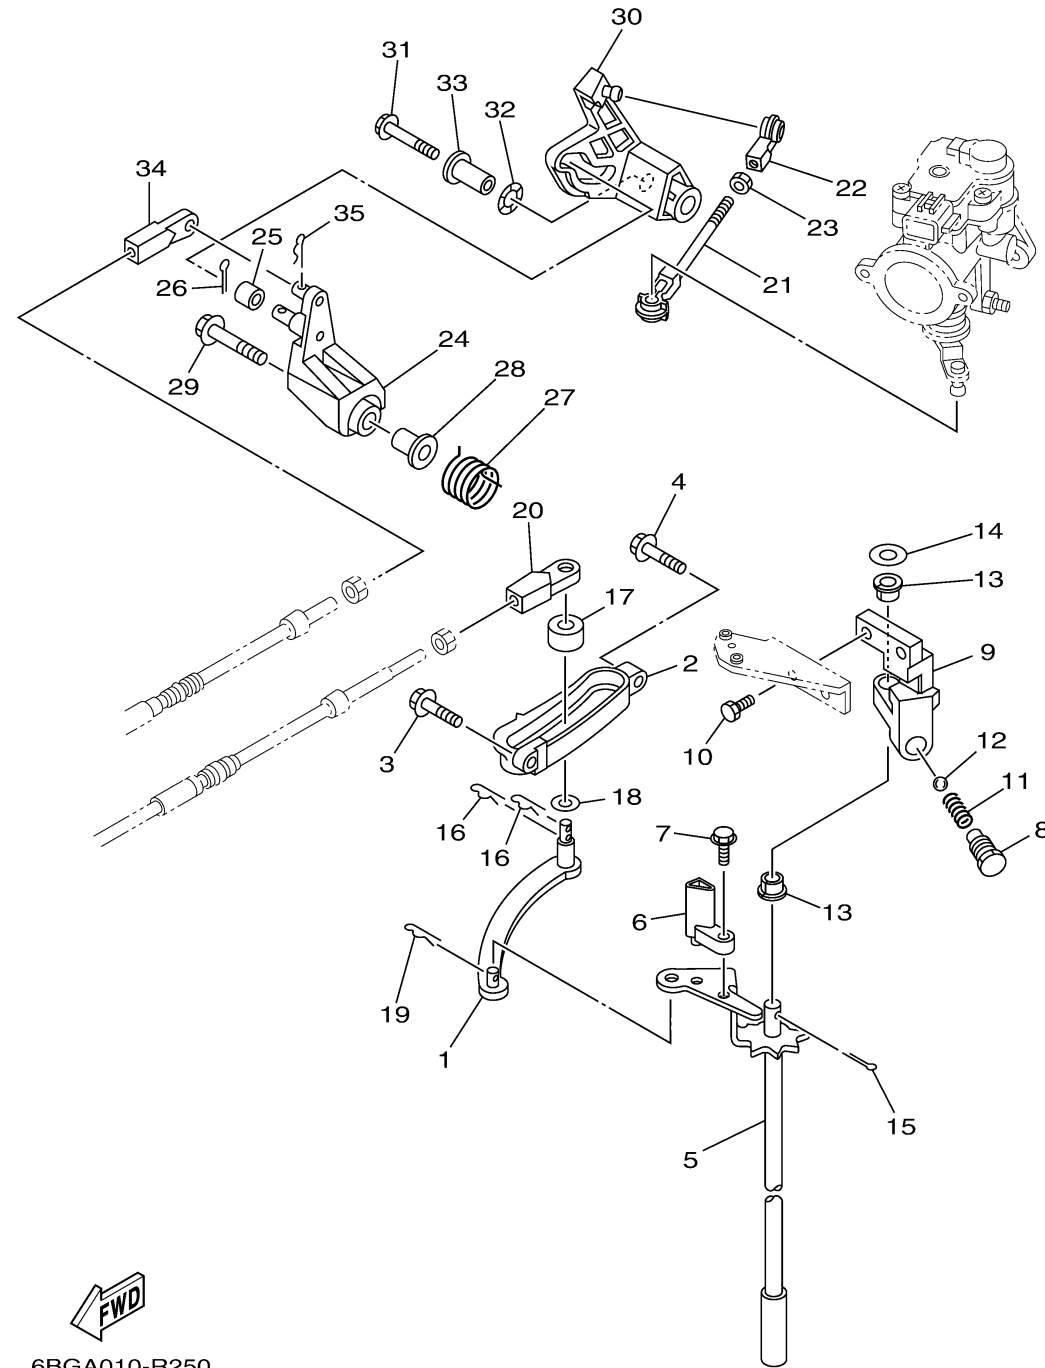

# CONTROL

6BGA010-R250

Ref No.	Part Number	Description	Qty	Remarks
1	69W-44121-00-00	LEVER, SHIFT ROD	1	
2	62Y-44117-01-00	BRACKET	1	
3	97E95-06520-00	BOLT, HEXAGON W/W DEEP RECESS	1	
4	97E95-06525-00	BOLT, HEXAGON W/W DEEP RECESS	1	
5	6C5-44120-03-00	HANDLE GEAR SHIFT ASSY	1	L(21.1")
6	6C5-44122-00-00	BUSHING, SHIFT ROD LEVER	1	
7	97595-05514-00	..BOLT, WITH WASHER	1	
8	62Y-42715-01-00	BUSHING 2	1	
9	62Y-44118-00-94	BRACKET	1	
10	90101-06063-00	BOLT	2	
11	90501-12082-00	SPRING, COMPRESSION	1	
12	93501-04M02-00	BALL	1	
13	90386-90M90-00	BUSH	2	
14	90201-10M20-00	.WASHER, PLATE	1	
15	91490-20015-00	PIN. COTTER	1	
16	90468-18008-00	.CLIP	2	
17	688-44122-00-00	BUSHING, SHIFT ROD LEVER	1	
18	90202-07M07-00	WASHER, PLATE	1	
19	90468-18008-00	.CLIP	1	
20	69W-48344-00-00	CABLE END, REMOTE CONTROL	1	

CONTINUED ON NEXT FRAME >