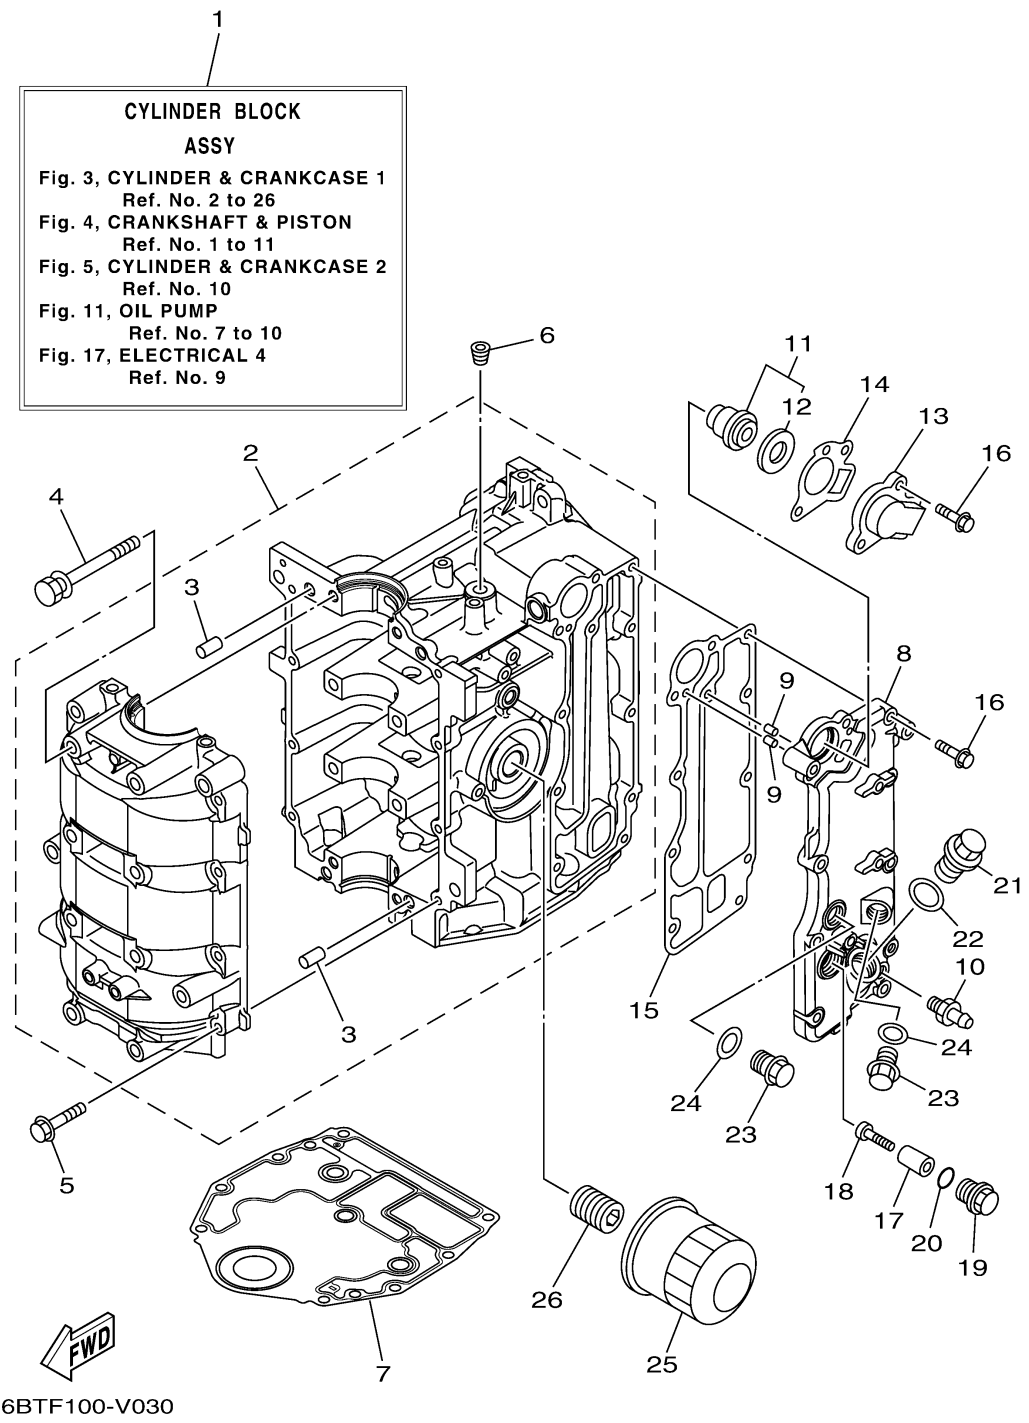

CYLINDER CRANKCASE 1

Ref No.	Part Number	Description	Qty	Remarks
1	6BG-W009B-03-1S	CYLINDER BLOCK ASSY	1	
2	6BG-15109-01-1S	CRANKCASE ASSY	1	
3	93606-12019-00	. PIN, DOWEL	4	
4	90119-08154-00	.BOLT, WITH WASHER	8	
5	97513-06535-00	.BOLT, WITH WASHER	8	
6	90344-51003-00	PLUG, TAPER SCREW	1	
7	6BG-11351-02-00	.GASKET, CYLINDER	1	
8	6BG-41113-00-1S	OUTER COVER, EXHAUST	1	
9	93604-10M03-00	PIN, DOWEL	2	
10	62Y-12481-10-00	PIPE 1	1	
11	6G8-12411-03-00	THERMOSTAT	1	
12	688-12412-00-00	. .SEAL, THERMOSTAT	1	
13	6BG-12413-00-1S	COVER, THERMOSTAT	1	
14	62Y-12414-01-00	.GASKET, COVER	1	
15	6BG-41114-00-00	.GASKET, EXHAUST OUTER COVER	1	
16	90119-06MA5-00	BOLT, WITH WASHER	10	
17	6G8-11325-00-00	ANODE	1	
18	98980-05025-00	SCREW, BIND	1	
19	6G8-11197-B0-00	PLUG, BLIND	1	
20	93210-13M63-00	.O-RING	1	

CONTINUED ON NEXT FRAME >

CYLINDER CRANKCASE 1

Ref No.	Part Number	Description	Qty	Remarks
21	90340-18M09-00	PLUG, STRAIGHT SCREW	1	
22	90201-186F1-00	.WASHER, PLATE	1	
23	90340-14M06-00	PLUG, STRAIGHT SCREW	2	
24	90430-14115-00	.GASKET	2	
25	5GH-13440-90-00	ELEMENT ASSY, OIL CLEANER	1	
26	6C5-12858-A0-00	BOLT, UNION	1	