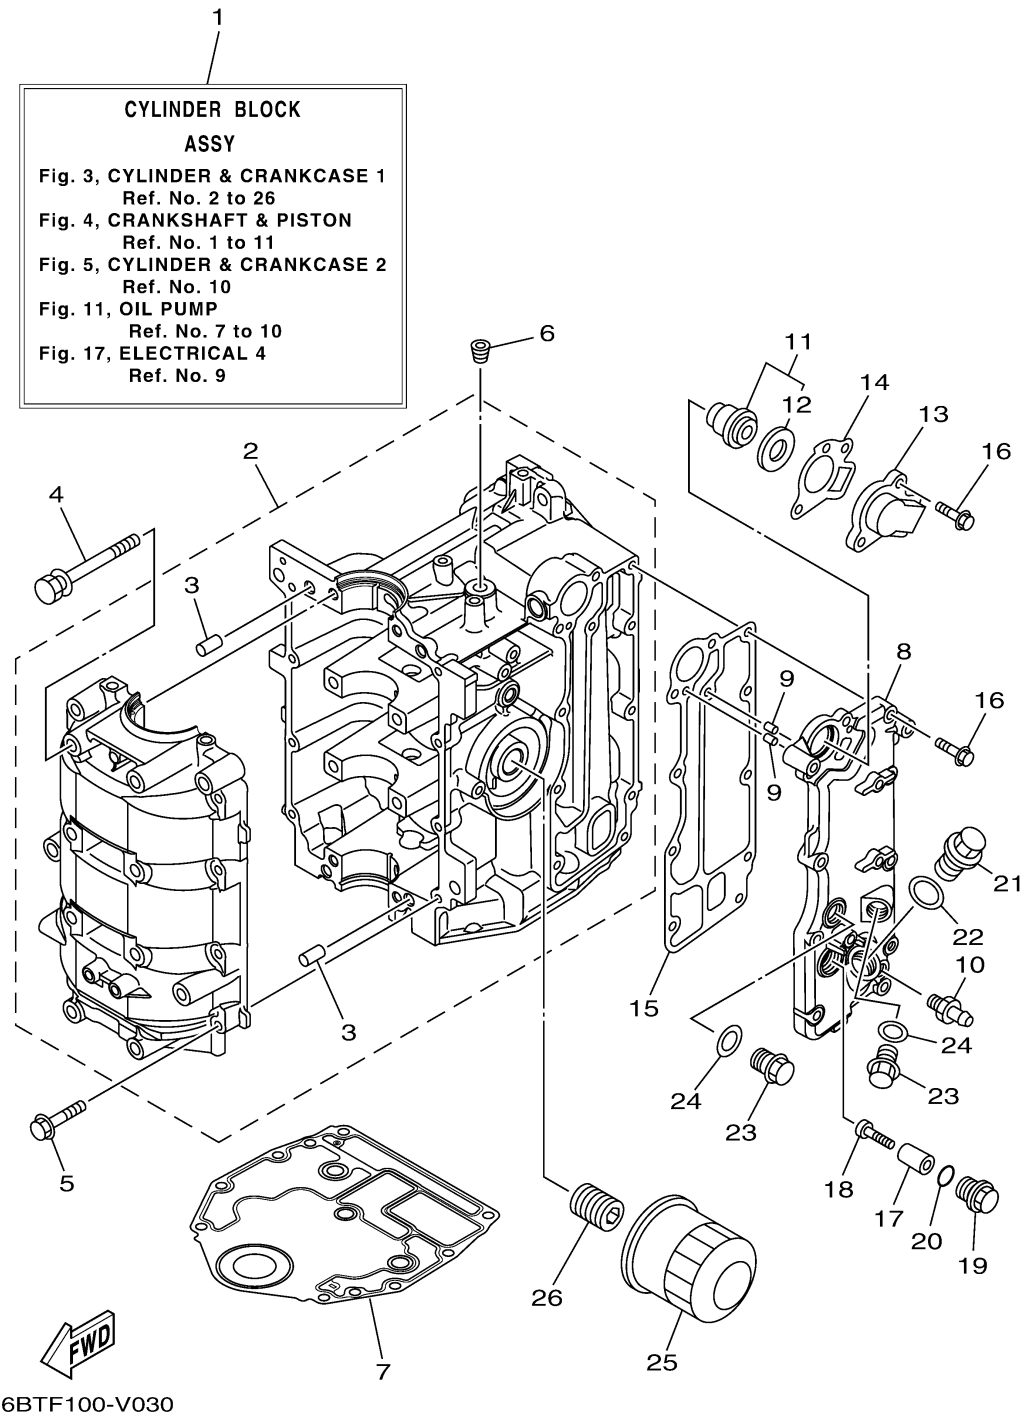

CYLINDER CRANKCASE 1

Ref No.	Part Number	Description	Qty	Remarks
1	6BG-W009B-03-1S	CYLINDER BLOCK ASSY	1	
2	6BG-15109-01-1S	CRANKCASE ASSY	1	
3	93606-12019-00	. PIN, DOWEL	4	
4	90119-08154-00	.BOLT, WITH WASHER	8	
5	97513-06535-00	.BOLT, WITH WASHER	8	
6	90344-51003-00	PLUG, TAPER SCREW	1	
7	6BG-11351-02-00	.GASKET, CYLINDER	1	
8	6BG-41113-00-1S	OUTER COVER, EXHAUST	1	
9	93604-10M03-00	PIN, DOWEL	2	
10	62Y-12481-10-00	PIPE 1	1	
11	6G8-12411-03-00	THERMOSTAT	1	
12	688-12412-00-00	. .SEAL, THERMOSTAT	1	
13	6BG-12413-00-1S	COVER, THERMOSTAT	1	
14	62Y-12414-01-00	.GASKET, COVER	1	
15	6BG-41114-00-00	.GASKET, EXHAUST OUTER COVER	1	
16	90119-06MA5-00	BOLT, WITH WASHER	10	
17	6G8-11325-00-00	ANODE	1	
18	98980-05025-00	SCREW, BIND	1	
19	6G8-11197-B0-00	PLUG, BLIND	1	
20	93210-13M63-00	.O-RING	1	

CONTINUED ON NEXT FRAME >

CYLINDER CRANKCASE 1

Ref No.	Part Number	Description	Qty	Remarks
21	90340-18M09-00	PLUG, STRAIGHT SCREW	1	
22	90201-186F1-00	.WASHER, PLATE	1	
23	90340-14M06-00	PLUG, STRAIGHT SCREW	2	
24	90430-14115-00	.GASKET	2	
25	5GH-13440-90-00	ELEMENT ASSY, OIL CLEANER	1	
26	6C5-12858-A0-00	BOLT, UNION	1	