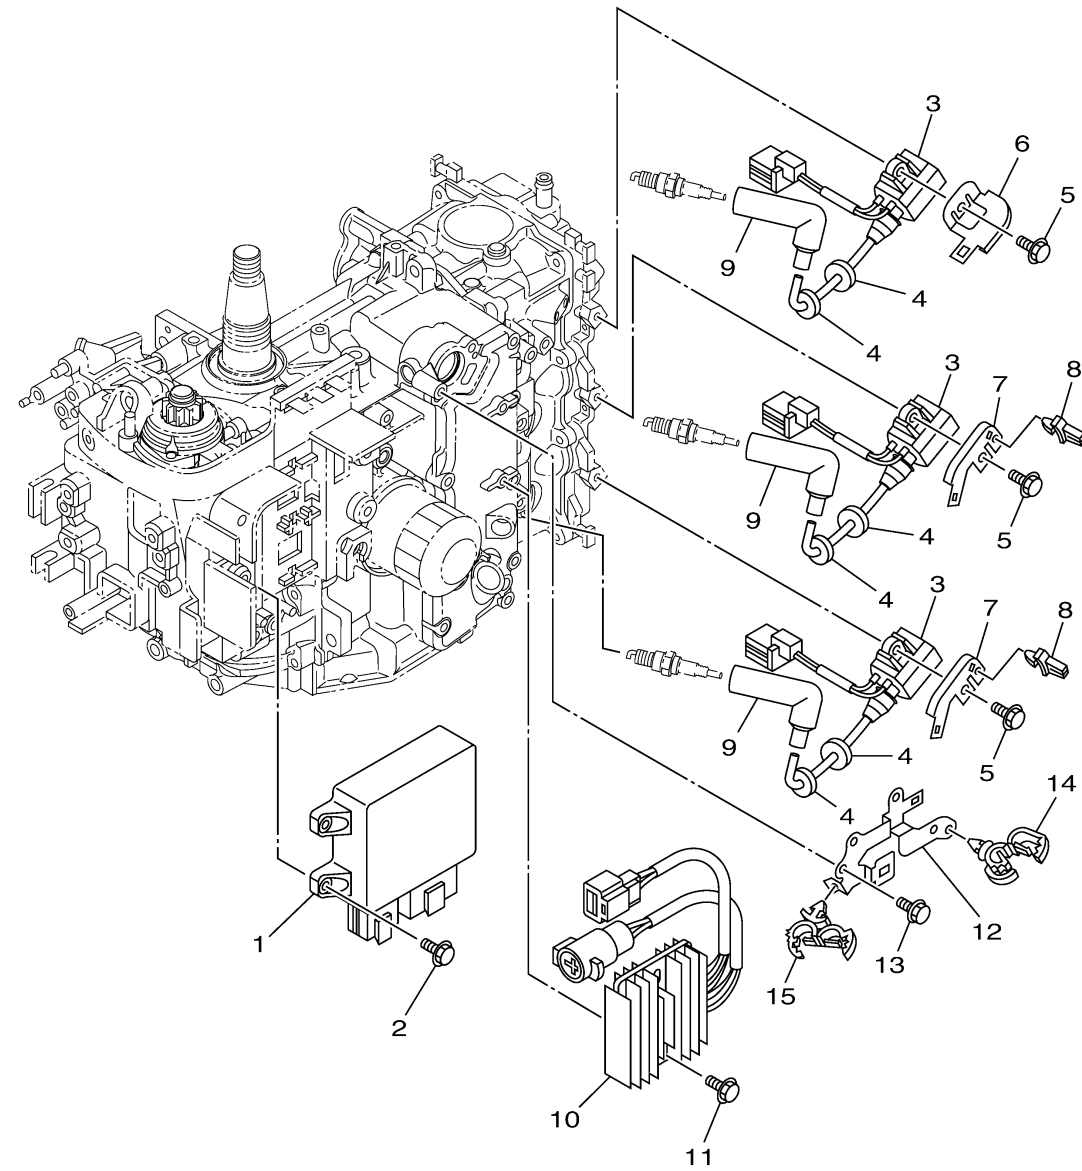

ELECTRICAL 1

Ref No.	Part Number	Description	Qty	Remarks
1	6BT-8591A-12-00	ENGINE CONTROL UNIT ASSY	1	
2	97E95-06525-00	BOLT, HEXAGON W/W DEEP RECESS	4	
3	6BG-85570-00-00	IGNITION COIL ASSY	3	
4	90480-25003-00	GROMMET	6	
5	97E95-06525-00	BOLT, HEXAGON W/W DEEP RECESS	3	
6	6BG-82398-00-00	PLATE 3	1	
7	6BG-82389-00-00	PLATE 2	2	
8	90464-06001-00	CLAMP	2	
9	6AH-82370-00-00	PLUG CAP ASSY	3	
10	6BG-81960-00-00	RECTIFIER & REGULATOR ASSY	1	
11	97E95-06525-00	BOLT, HEXAGON W/W DEEP RECESS	2	
12	6BG-81528-00-00	CLAMP 1	1	
13	97E95-06516-00	BOLT, HEXAGON W/W DEEP RECESS	2	
14	90464-13249-00	CLAMP	3	
15	90464-18246-00	CLAMP	1	

6BTB100-S140