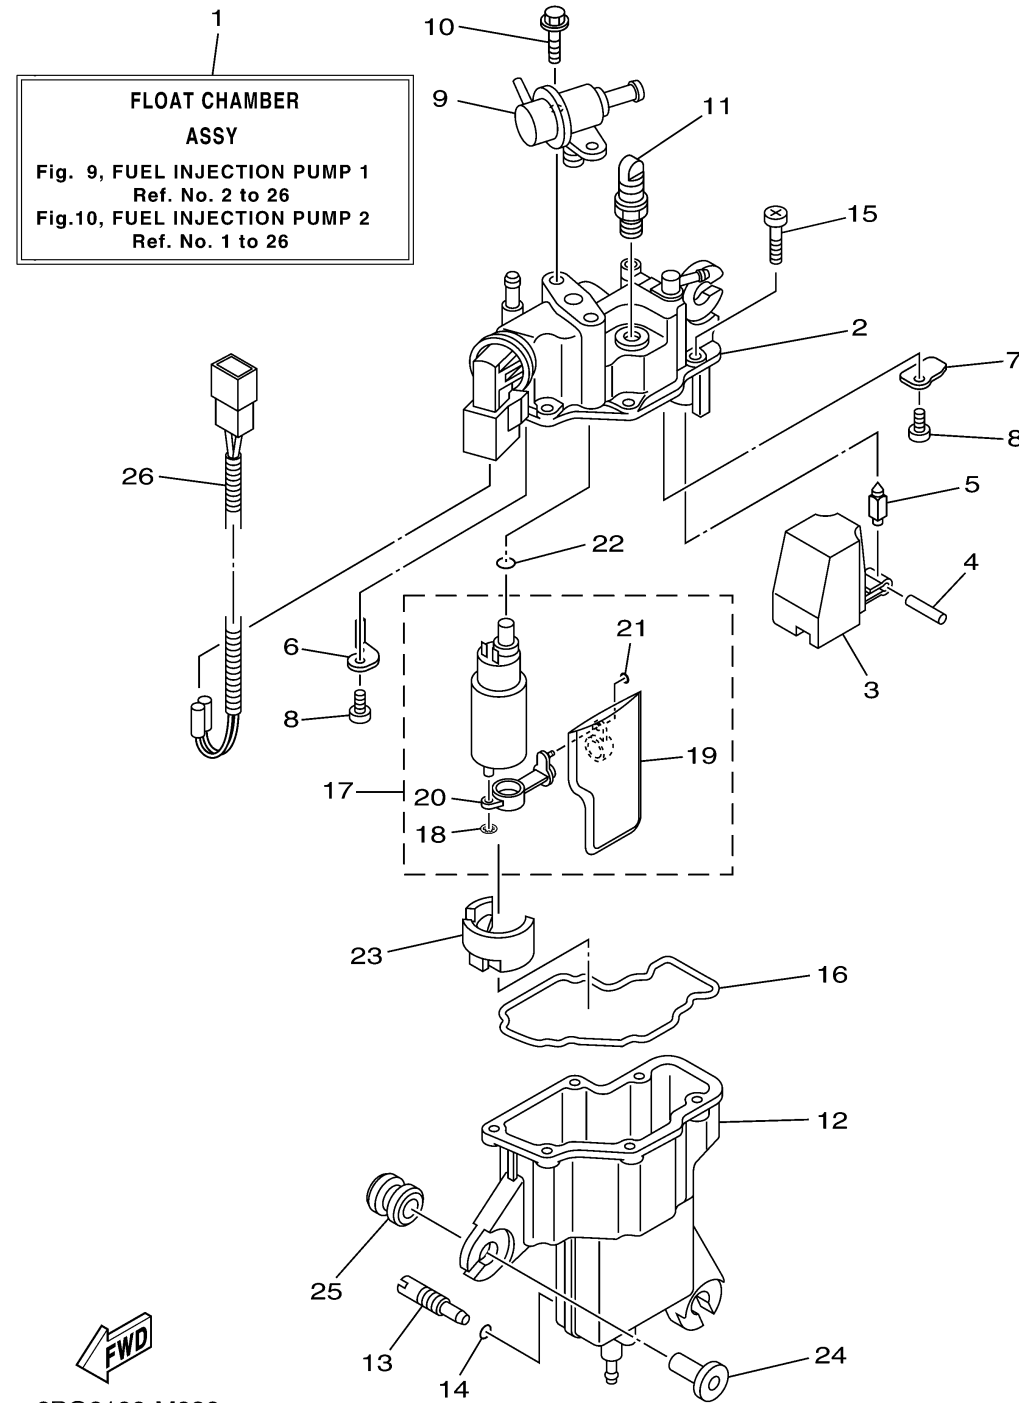

FUEL INJECTION PUMP 1

Ref No.	Part Number	Description	Qty	Remarks
1	6BG-14180-26-00	FLOAT CHAMBER ASSY	1	
2	6BG-14182-10-00	COVER, FLOAT CHAMBER	1	
3	6BG-14985-00-00	FLOAT	1	
4	6C5-14386-00-00	PIN, FLOAT	1	
5	6C5-14546-10-00	VALVE, NEEDLE	1	
6	6BG-2441R-10-00	PLATE, BAFFLE 1	1	
7	6BG-2441T-10-00	PLATE, BAFFLE 2	1	
8	6C5-24453-00-00	SCREW	2	
9	6C5-13906-02-00	REGULATOR, PRESSURE	1	
10	6C5-24592-00-00	BOLT	2	
11	6C5-14225-00-00	CAP	1	
12	6BG-14960-10-00	BODY ASSY	1	
13	6C5-14191-00-00	PLUG, DRAIN	1	
14	6C5-14397-00-00	O-RING	1	
15	6C5-14567-00-00	SCREW	6	
16	6BG-14984-00-00	GASKET, FLOAT CHAMBER	1	
17	6BG-13910-03-00	FUEL PUMP ASSY	1	
18	6C5-14127-10-00	..CLIP	1	
19	6BG-13915-01-00	..FILTER	1	
20	6BG-13938-00-00	..PIPE	1	

CONTINUED ON NEXT FRAME >

FUEL INJECTION PUMP 1

Ref No.	Part Number	Description	Qty	Remarks
21	6BG-14137-00-00	. .CLIP	1	
22	6BG-14561-00-00	O-RING	1	
23	6BG-13593-01-00	DAMPER	1	
24	90387-06M69-00	COLLAR	3	
25	90480-09M12-00	GROMMET	3	
26	6BG-82553-00-00	EXTENSION, WIRE LEAD	1	