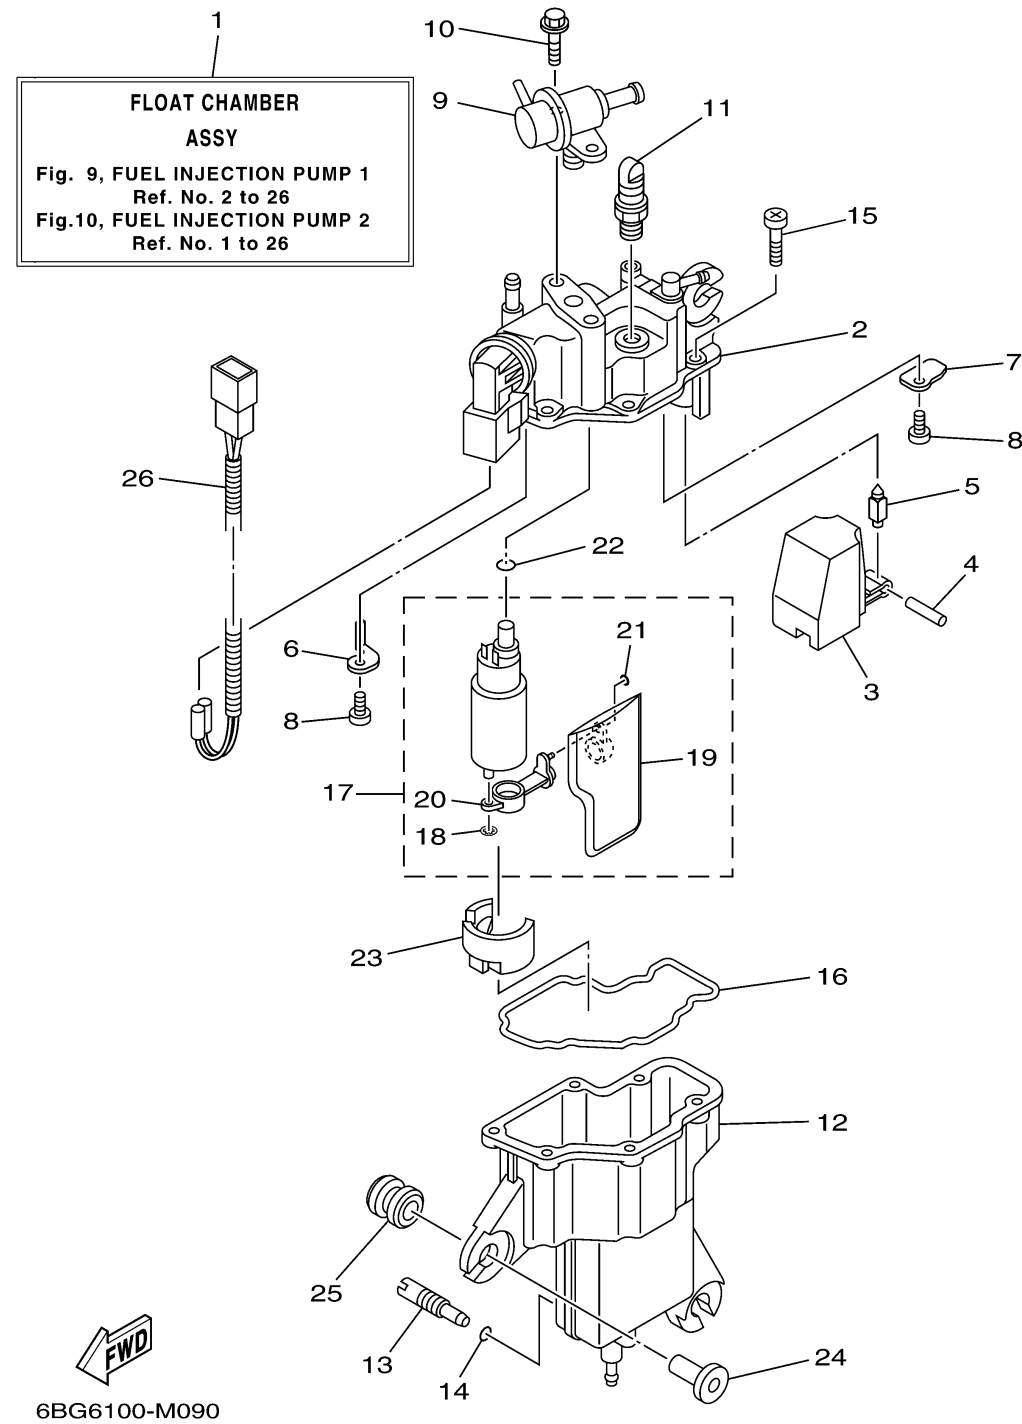

FUEL INJECTION PUMP 1

Ref No.	Part Number	Description	Qty	Remarks
1	6BG-14180-26-00	FLOAT CHAMBER ASSY	1	
2	6BG-14182-10-00	COVER, FLOAT CHAMBER	1	
3	6BG-14985-00-00	FLOAT	1	
4	6C5-14386-00-00	PIN, FLOAT	1	
5	6C5-14546-10-00	VALVE, NEEDLE	1	
6	6BG-2441R-10-00	PLATE, BAFFLE 1	1	
7	6BG-2441T-10-00	PLATE, BAFFLE 2	1	
8	6C5-24453-00-00	SCREW	2	
9	6C5-13906-02-00	REGULATOR, PRESSURE	1	
10	6C5-24592-00-00	BOLT	2	
11	6C5-14225-00-00	CAP	1	
12	6BG-14960-10-00	BODY ASSY	1	
13	6C5-14191-00-00	PLUG, DRAIN	1	
14	6C5-14397-00-00	O-RING	1	
15	6C5-14567-00-00	SCREW	6	
16	6BG-14984-00-00	GASKET, FLOAT CHAMBER	1	
17	6BG-13910-03-00	FUEL PUMP ASSY	1	
18	6C5-14127-10-00	..CLIP	1	
19	6BG-13915-01-00	..FILTER	1	
20	6BG-13938-00-00	..PIPE	1	

CONTINUED ON NEXT FRAME >

FUEL INJECTION PUMP 1

Ref No.	Part Number	Description	Qty	Remarks
21	6BG-14137-00-00	. .CLIP	1	
22	6BG-14561-00-00	O-RING	1	
23	6BG-13593-01-00	DAMPER	1	
24	90387-06M69-00	COLLAR	3	
25	90480-09M12-00	GROMMET	3	
26	6BG-82553-00-00	EXTENSION, WIRE LEAD	1	