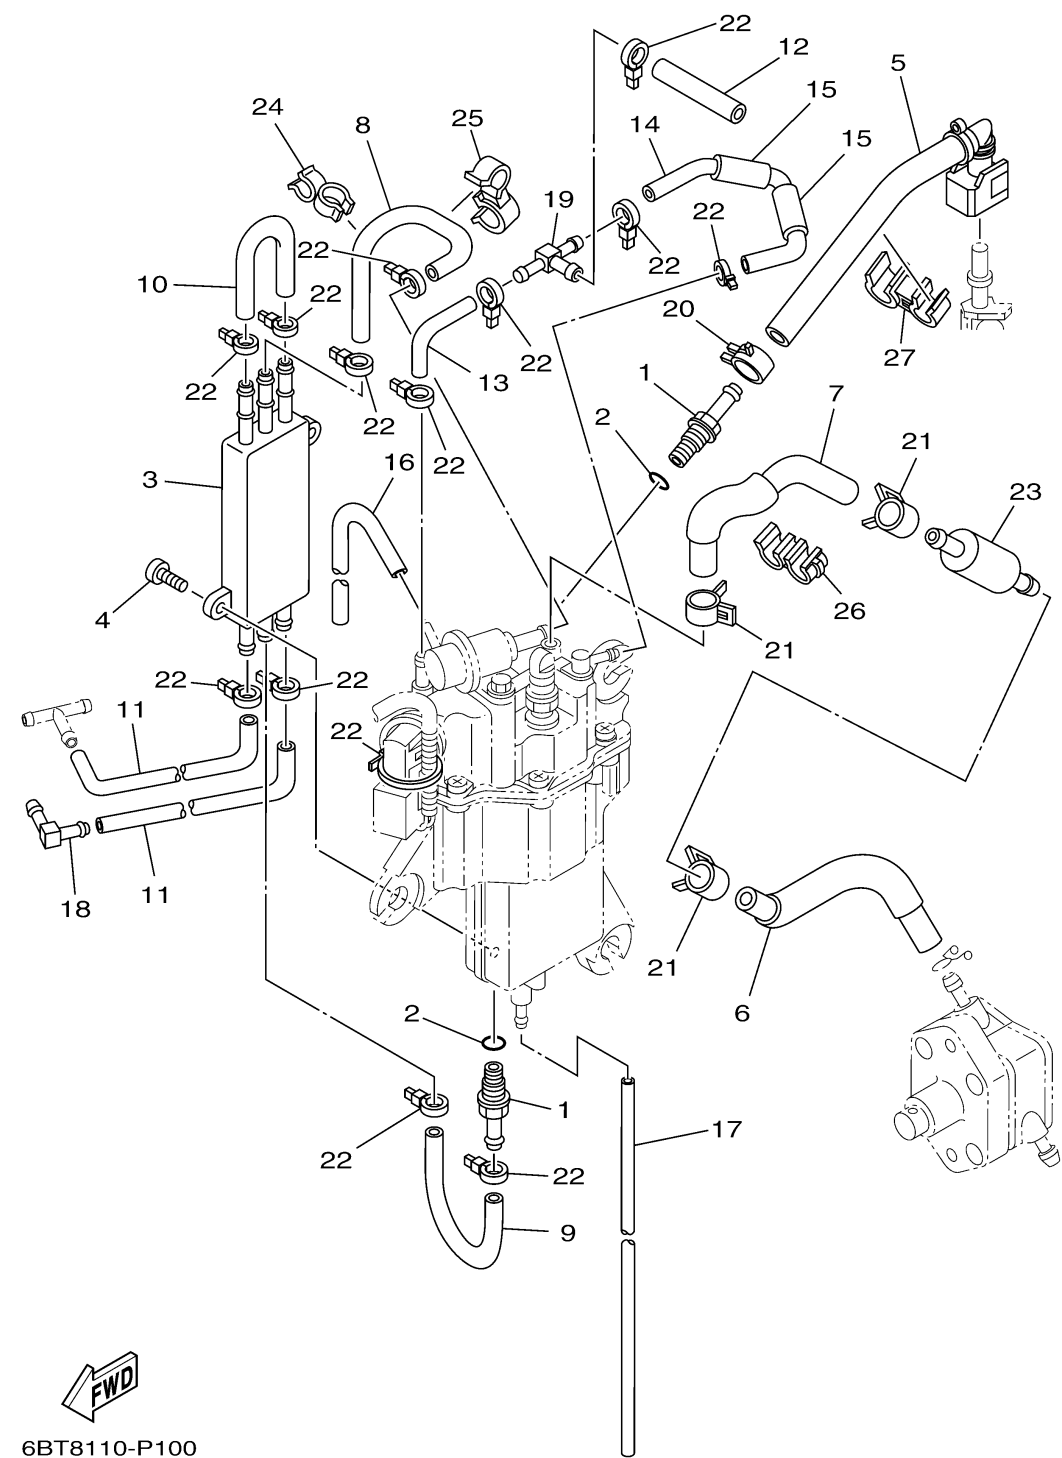

FUEL INJECTION PUMP 2

6BT8110-P100

Ref No.	Part Number	Description	Qty	Remarks
1	6C5-14251-00-00	NIPPLE	2	
2	6C5-13739-00-00	O-RING	2	
3	6C5-21841-01-00	COOLER	1	
4	6C5-24444-00-00	SCREW	2	
5	6BG-13974-01-00	PIPE, FUEL 4	1	
6	6BG-2451B-20-00	HOSE, FUEL INLET	1	
7	6BG-14148-20-00	PIPE	1	
8	6BG-24321-20-00	PIPE 10	1	
9	6BG-24322-20-00	PIPE 11	1	
10	6BG-24323-00-00	PIPE 12	1	
11	6BG-24324-00-00	PIPE 13	2	
12	6C5-13547-00-00	HOSE 3	1	
13	6BG-13545-00-00	HOSE 1	1	
14	6BG-13546-00-00	HOSE 2	1	
15	6BG-13548-00-00	HOSE, AIR 4	2	
16	6BG-13542-00-00	HOSE, VACUUM SENSING 1	1	
17	6BG-14149-00-00	PIPE	1	
18	6C5-1410F-00-00	NIPPLE, 1	1	
19	6C5-24379-00-00	PIPE, JOINT 4	1	
20	6C5-13577-00-00	CLIP	1	

CONTINUED ON NEXT FRAME >

FUEL INJECTION PUMP 2

Ref No.	Part Number	Description	Qty	Remarks
21	6BG-24387-00-00	CLIP	3	
22	90465-11M10-00	CLAMP	14	
23	6C5-24251-01-00	STRAINER 1	1	
24	90464-12006-00	CLAMP	1	
25	90464-12010-00	CLAMP	1	
26	90464-12224-00	CLAMP	1	
27	90464-15007-00	CLAMP	1	