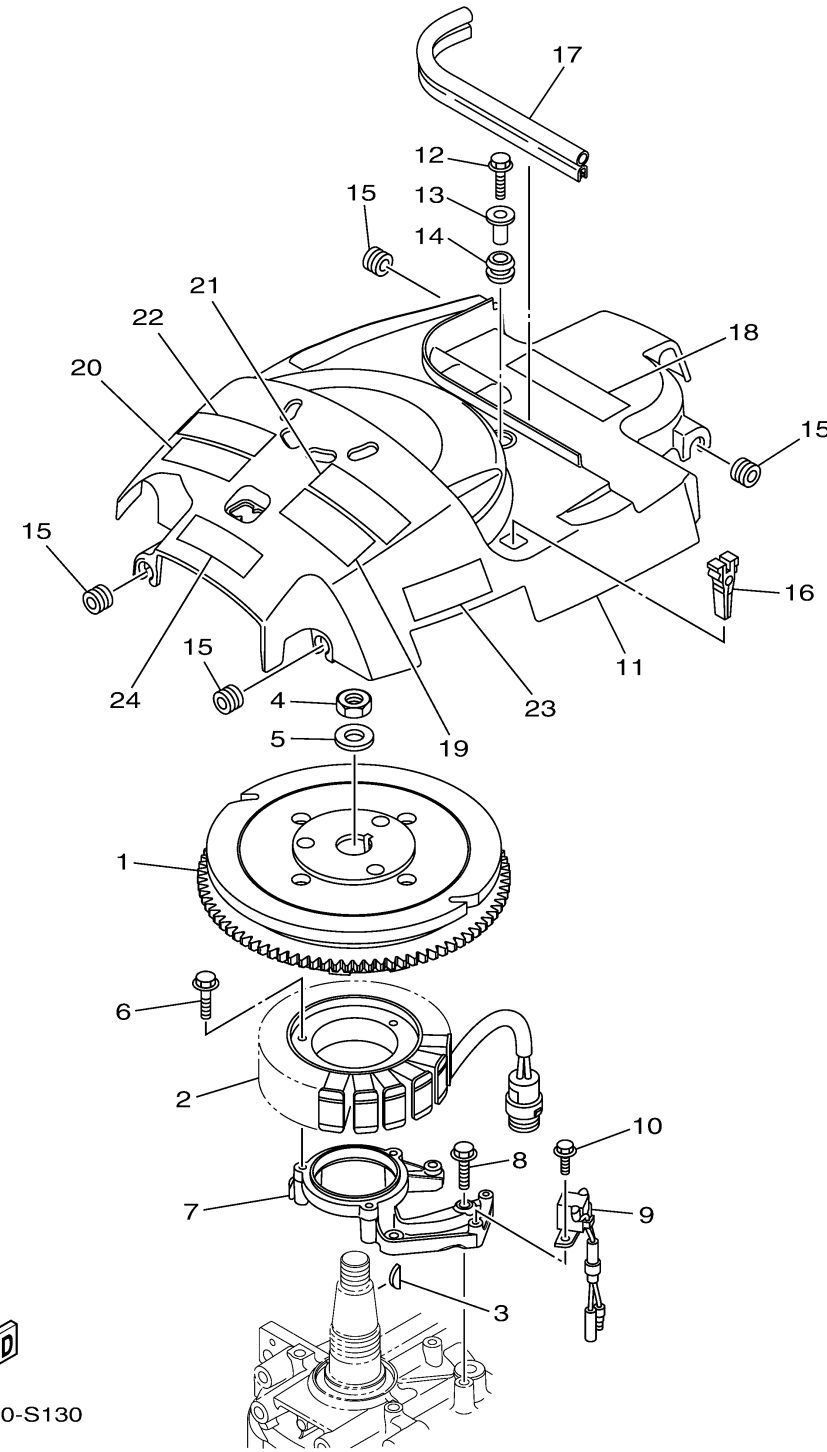

GENERATOR

FWD
6BGB300-S130

Ref No.	Part Number	Description	Qty	Remarks
1	6BG-81450-00-00	ROTOR ASSY	1	
2	6BG-81410-00-00	STATOR ASSY	1	
3	6H4-11545-00-00	KEY, WOODRUFF	1	
4	90170-20137-00	NUT	1	
5	90201-21M18-00	WASHER, PLATE	1	
6	95023-06030-00	BOLT	3	
7	6BG-85561-00-00	BASE, MAGNETO	1	
8	95023-06030-00	BOLT	4	
9	6AH-85580-00-00	COIL, PULSER	1	
10	97595-05516-00	.BOLT, WITH WASHER	2	
11	6BG-81337-11-00	COVER, FLYWHEEL	1	
12	95D95-06020-00	BOLT, FLANGE DEEP RECESS	1	
13	90387-06285-00	COLLAR	1	
14	90480-15M31-00	GROMMET	1	
15	90480-12314-00	GROMMET	4	
16	67F-2812A-00-00	PULLER, FUSE	1	
17	6BG-42617-00-00	DAMPER, FORM	1	
18	6BG-13437-62-00	MARK, CAUTION	1	
19	6EE-81995-41-00	LABEL, WARNING	1	
20	6EE-81995-51-00	LABEL, WARNING	1	

CONTINUED ON NEXT FRAME >

GENERATOR

Ref No.	Part Number	Description	Qty	Remarks
21	6EE-81994-41-00	LABEL, SAFETY	1	
22	6EE-81994-51-00	LABEL, SAFETY	1	
23	6BG-81919-00-00	GRAPHIC, REGULATOR	1	
24	6AG-81996-01-00	MARK	1	