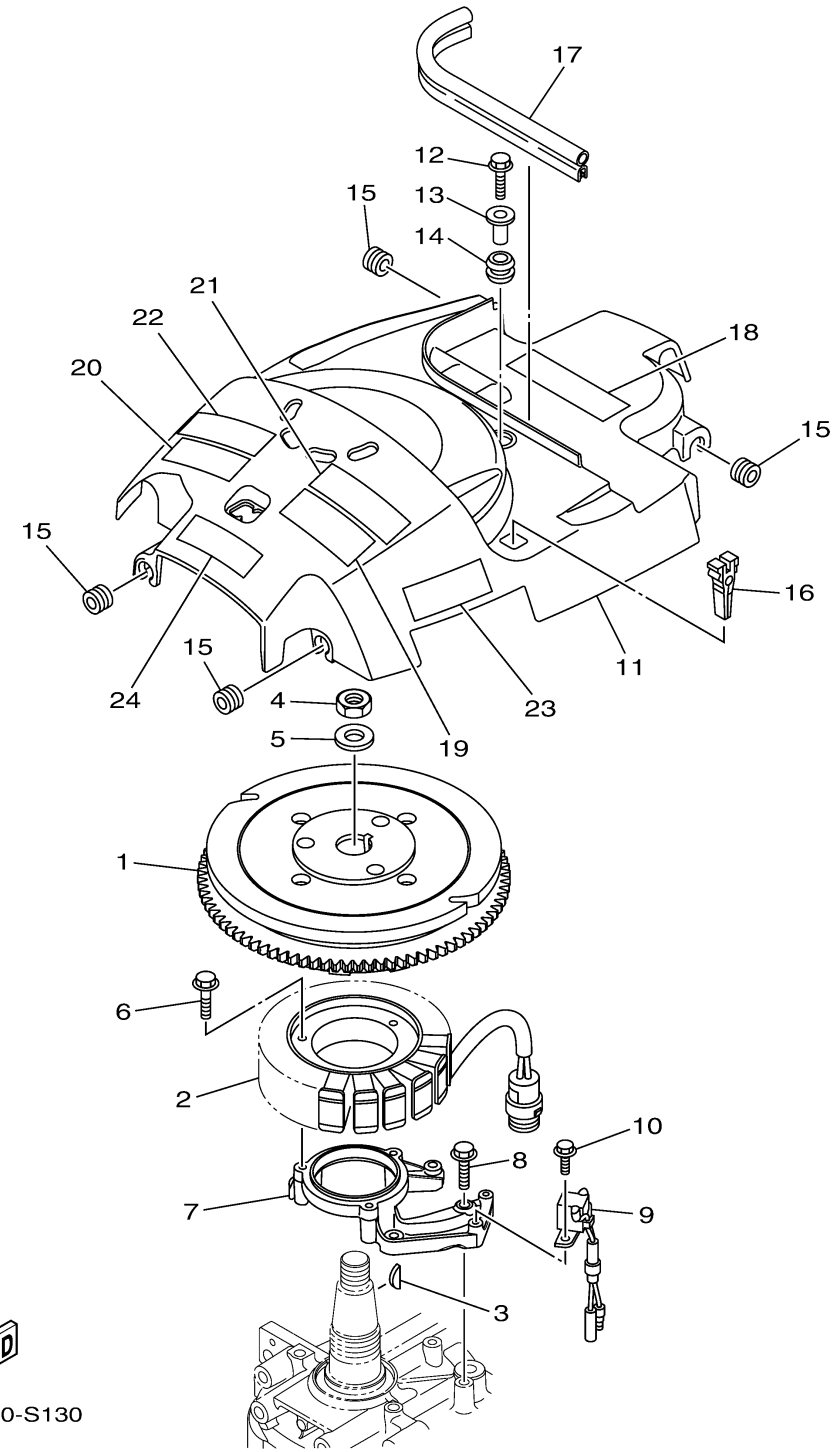

GENERATOR

FWD
6BGB300-S130

Ref No.	Part Number	Description	Qty	Remarks
1	6BG-81450-00-00	ROTOR ASSY	1	
2	6BG-81410-00-00	STATOR ASSY	1	
3	6H4-11545-00-00	KEY, WOODRUFF	1	
4	90170-20137-00	NUT	1	
5	90201-21M18-00	WASHER, PLATE	1	
6	95023-06030-00	BOLT	3	
7	6BG-85561-00-00	BASE, MAGNETO	1	
8	95023-06030-00	BOLT	4	
9	6AH-85580-00-00	COIL, PULSER	1	
10	97595-05516-00	.BOLT, WITH WASHER	2	
11	6BG-81337-11-00	COVER, FLYWHEEL	1	
12	95D95-06020-00	BOLT, FLANGE DEEP RECESS	1	
13	90387-06285-00	COLLAR	1	
14	90480-15M31-00	GROMMET	1	
15	90480-12314-00	GROMMET	4	
16	67F-2812A-00-00	PULLER, FUSE	1	
17	6BG-42617-00-00	DAMPER, FORM	1	
18	6BG-13437-62-00	MARK, CAUTION	1	
19	6EE-81995-41-00	LABEL, WARNING	1	
20	6EE-81995-51-00	LABEL, WARNING	1	

CONTINUED ON NEXT FRAME >

GENERATOR

Ref No.	Part Number	Description	Qty	Remarks
21	6EE-81994-41-00	LABEL, SAFETY	1	
22	6EE-81994-51-00	LABEL, SAFETY	1	
23	6BG-81919-00-00	GRAPHIC, REGULATOR	1	
24	6AG-81996-01-00	MARK	1	

6BGB300-S130