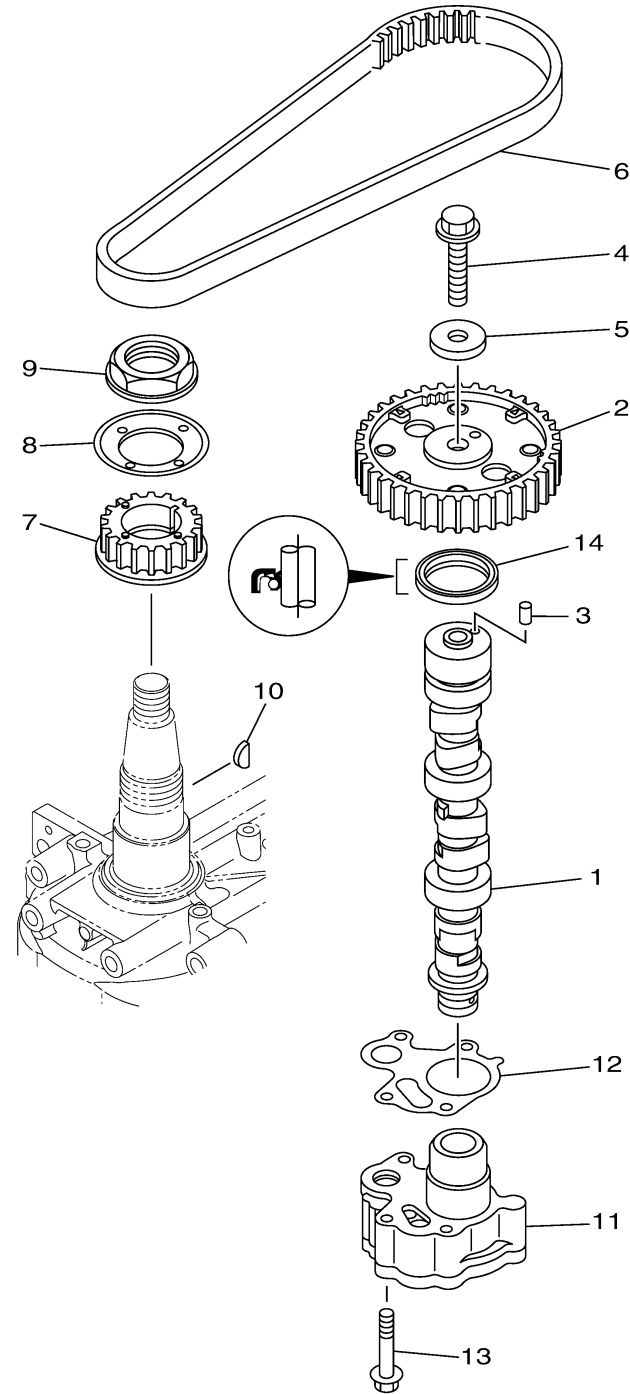

OIL PUMP

Ref No.	Part Number	Description	Qty	Remarks
1	6BG-12171-01-00	CAMSHAFT 1	1	
2	6C5-11537-10-00	GEAR, DRIVEN	1	
3	93605-17002-00	PIN, DOWEL	1	
4	95817-10035-00	BOLT, FLANGE	1	
5	90201-10144-00	WASHER, PLATE	1	
6	6C5-46241-00-00	BELT	1	
7	6C5-11536-00-00	GEAR, DRIVE	1	
8	62Y-11557-00-00	WASHER 1	1	
9	90179-35001-00	NUT	1	
10	90280-03017-00	KEY, WOODRUFF	1	
11	6BG-13300-01-00	OIL PUMP ASSY	1	
12	6C5-13329-00-00	.GASKET, PUMP COVER	1	
13	90119-06025-00	BOLT, WITH WASHER	4	
14	93102-37M40-00	.OIL SEAL	1	

6BG9100-Q110