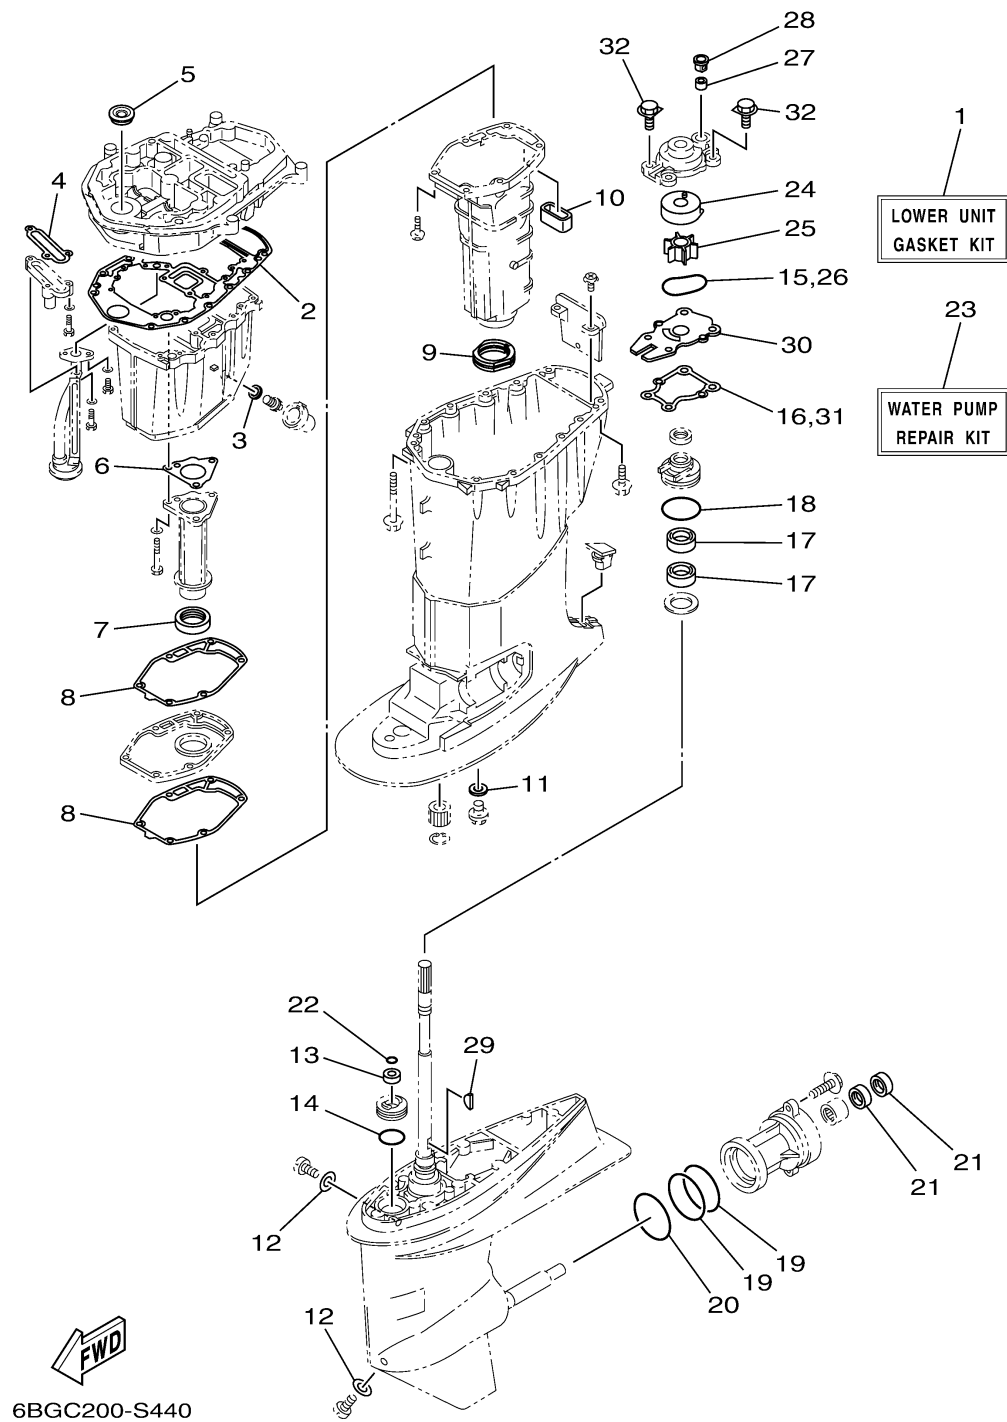

REPAIR KIT 2

Ref No.	Part Number	Description	Qty	Remarks
1	6BG-W0001-22-00	LOWER UNIT GASKET KIT	1	
2	69W-15312-00-00	..GASKET, OIL PAN	1	
3	90430-14M09-00	..GASKET	1	
4	62Y-13475-00-00	..GASKET	1	
5	93103-16011-00	..OIL SEAL	1	
6	64J-41133-10-00	..GASKET, EXHAUST MANIFOLD 1	1	
7	64J-46132-10-00	..GASKET 1	1	
8	6BG-41134-00-00	..GASKET, EXHAUST MANIFOLD 2	2	
9	67C-45123-00-00	..GASKET, MUFFLER	1	
10	62Y-45127-01-00	..SEAL	1	
11	90430-14M09-00	..GASKET	1	
12	90430-08003-00	..GASKET	2	
13	93106-09014-00	..OIL SEAL	1	
14	93210-33MG4-00	..O-RING	1	
15	93210-59MG7-00	..O-RING	1	
16	63D-44316-00-00	..GASKET, WATER PUMP	1	
17	93101-22M60-00	..OIL SEAL	2	
18	93210-48001-00	..O-RING	1	
19	93210-74MG5-00	..O-RING	2	
20	93210-69MG6-00	..O-RING	1	

CONTINUED ON NEXT FRAME >

REPAIR KIT 2

Ref No.	Part Number	Description	Qty	Remarks
21	93101-22M00-00	..OIL SEAL	2	
22	93210-07003-00	..O-RING	1	
23	6BG-W0078-01-00	WATER PUMP REPAIR KIT	1	
24	63D-44322-00-00	..INSERT, CARTRIDGE	1	
25	6H4-44352-02-00	..IMPELLER	1	
26	93210-59MG7-00	..O-RING	1	
27	663-44366-01-00	..DAMPER, WATER SEAL 2	1	
28	63D-44312-00-00	..COVER, WATER PUMP HOUSING	1	
29	90280-03M03-00	..KEY, WOODRUFF	1	
30	63D-44323-00-00	..OUTER PLATE, CARTRIDGE	1	
31	63D-44316-00-00	..GASKET, WATER PUMP	1	
32	90119-08185-00	..BOLT, WITH WASHER	4	