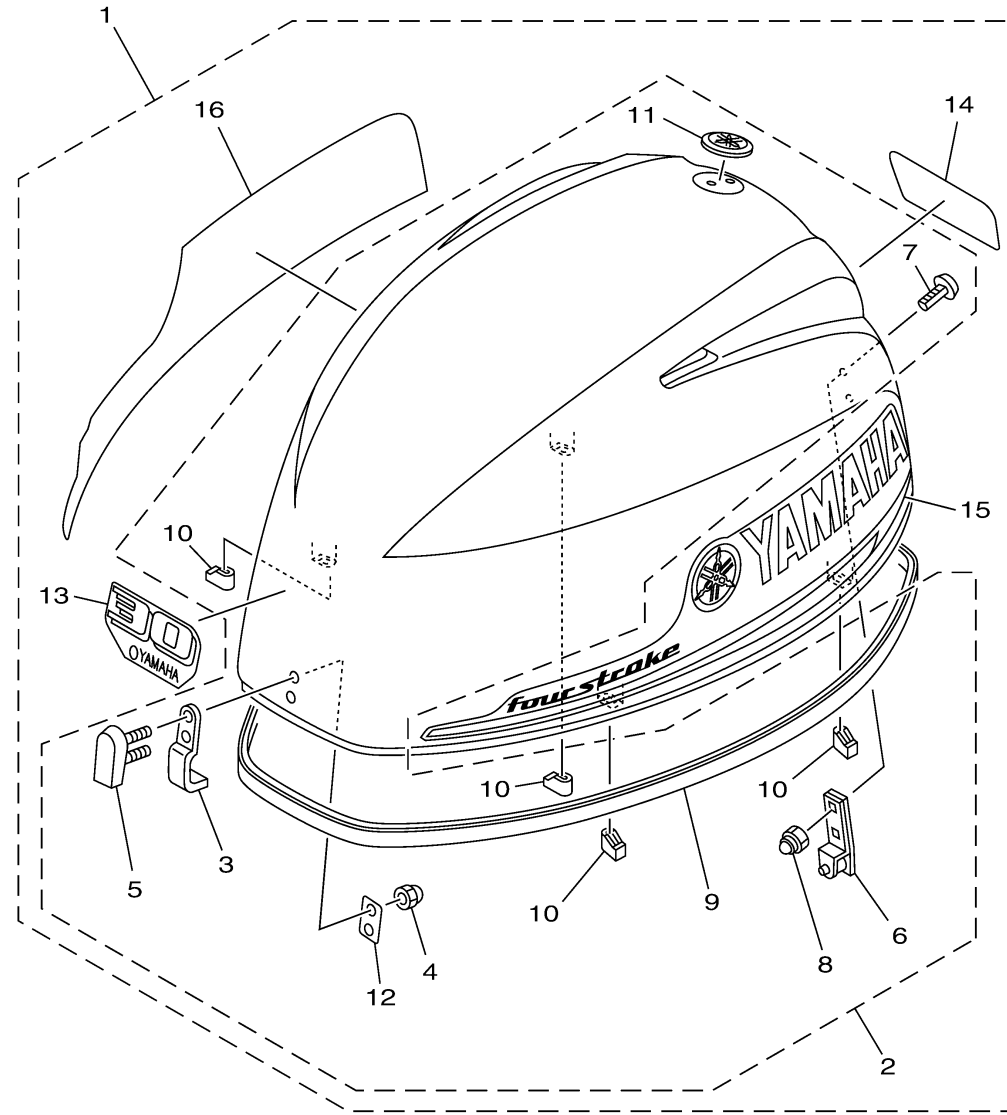

# TOP COWLING

Ref No.	Part Number	Description	Qty	Remarks
1	6BT-42610-04-00	TOP COWLING ASSY	1	
2	6BG-4261A-02-00	..TOP COWLING W/O GRAPHICS	1	
3	6BG-42651-00-00	...HOOK	1	
4	95380-05800-00	...NUT	2	
5	6BG-42851-00-00	...COVER, CLAMP	1	
6	6BG-42652-00-00	...HOOK	1	
7	90109-06047-00	...BOLT	2	
8	90185-06M05-00	...NUT, SELF-LOCKING	2	
9	6BG-42615-00-00	...SEAL	1	
10	6BG-42662-01-00	...DAMPER	4	
11	6AH-42697-10-00	...TUNING FORK MARK	1	
12	6BG-42649-00-00	...HOLDER, CLAMP BAND	1	
13	6BG-42677-10-00	..GRAPHIC, FRONT	1	
14	6BT-42678-01-00	..GRAPHIC, REAR	1	
15	6BG-42675-00-00	..GRAPHIC, SIDE 1	1	
16	6BG-42676-00-00	..GRAPHIC, SIDE 2	1	

6BTC100-S020