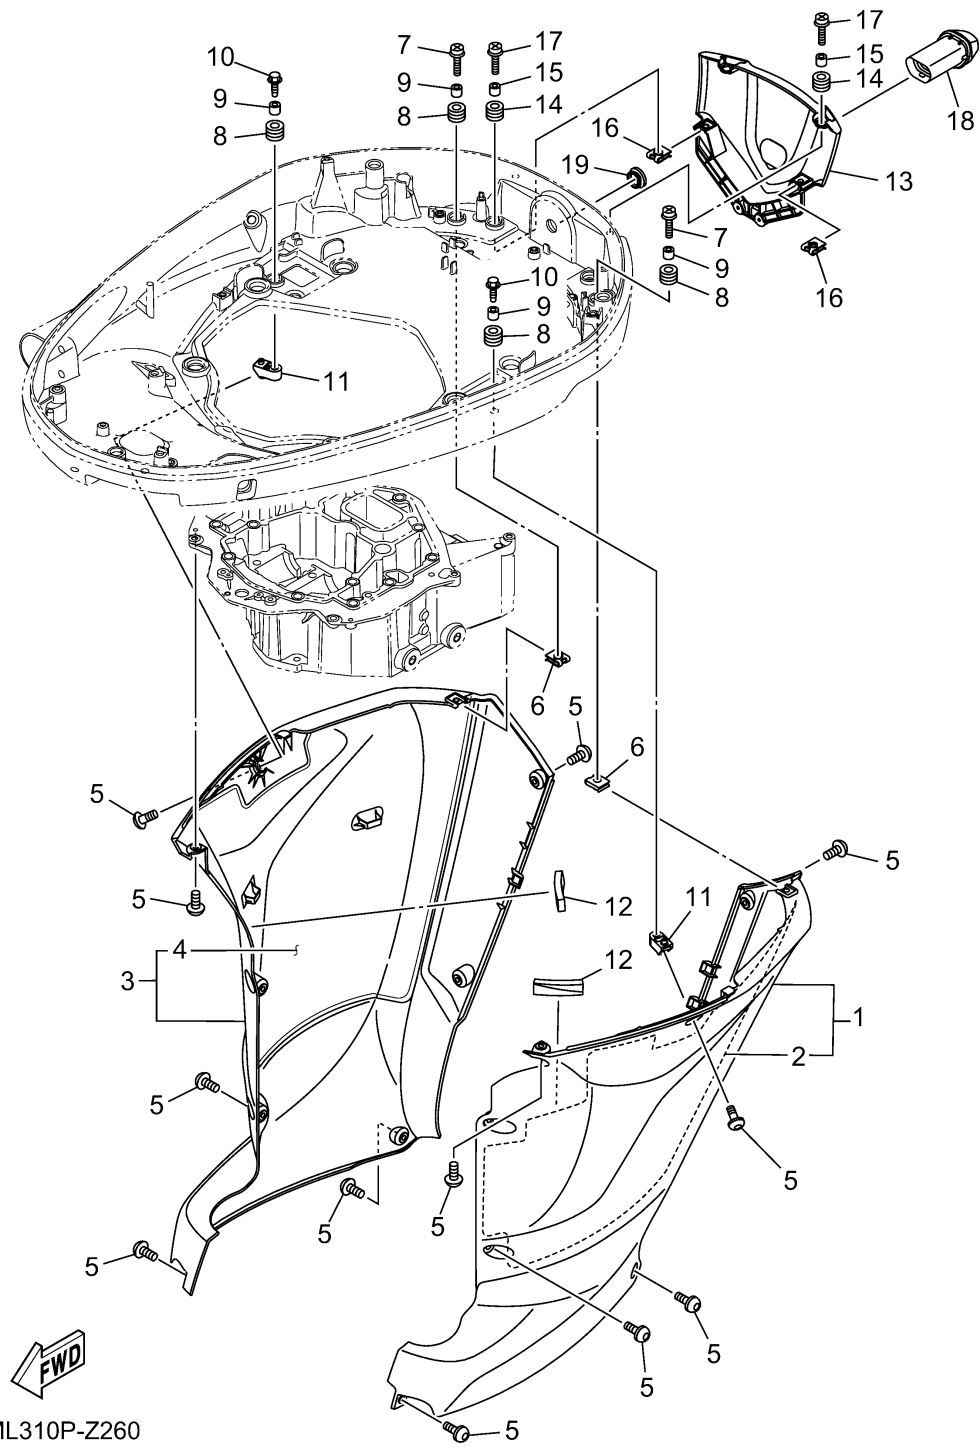

BOTTOM COWLING 3

Ref No.	Part Number	Description	Qty	Remarks
1	6ML-42749-00-CJ	APRON 1	0	WARM WHITE
1	6ML-42749-00-8D	APRON 1	1	GRAY
1	6ML-42749-00-CE	APRON 1	0	WHITE
2	6ML-427A1-00-00	..SHEET,SOUND 1	1	
3	6ML-42779-00-CJ	APRON 2	0	WARM WHITE
3	6ML-42779-00-8D	APRON 2	1	GRAY
3	6ML-42779-00-CE	APRON 2	0	WHITE
4	6ML-427A2-00-00	..SHEET,SOUND 2	1	
5	90111-06144-00	BOLT, HEXAGON SOCKET BUTTON	16	
6	90183-061A8-00	NUT, SPRING	2	
7	90159-06053-00	SCREW, WITH WASHER	2	
8	90480-13M24-00	GROMMET	4	
9	90387-06M43-00	COLLAR	4	
10	90109-06M80-00	BOLT	2	
11	6CE-42774-B0-00	STAY, APRON 1	2	
12	5GJ-21717-00-00	DAMPER	2	
13	6KA-42723-00-8D	COVER, BOTTOM	1	GRAY
13	6KA-42723-00-CE	COVER, BOTTOM	0	WHITE
13	6KA-42723-00-CJ	COVER, BOTTOM	0	WARM WHITE
14	90480-13M24-00	GROMMET	4	

CONTINUED ON NEXT FRAME >

BOTTOM COWLING 3

Ref No.	Part Number	Description	Qty	Remarks
15	90387-06M43-00	COLLAR	4	
16	90183-061A8-00	NUT, SPRING	2	
17	90159-06053-00	SCREW, WITH WASHER	4	
18	6KA-42769-00-00	SEAL, RUBBER	1	
19	676-42726-00-00	GROMMET	1	