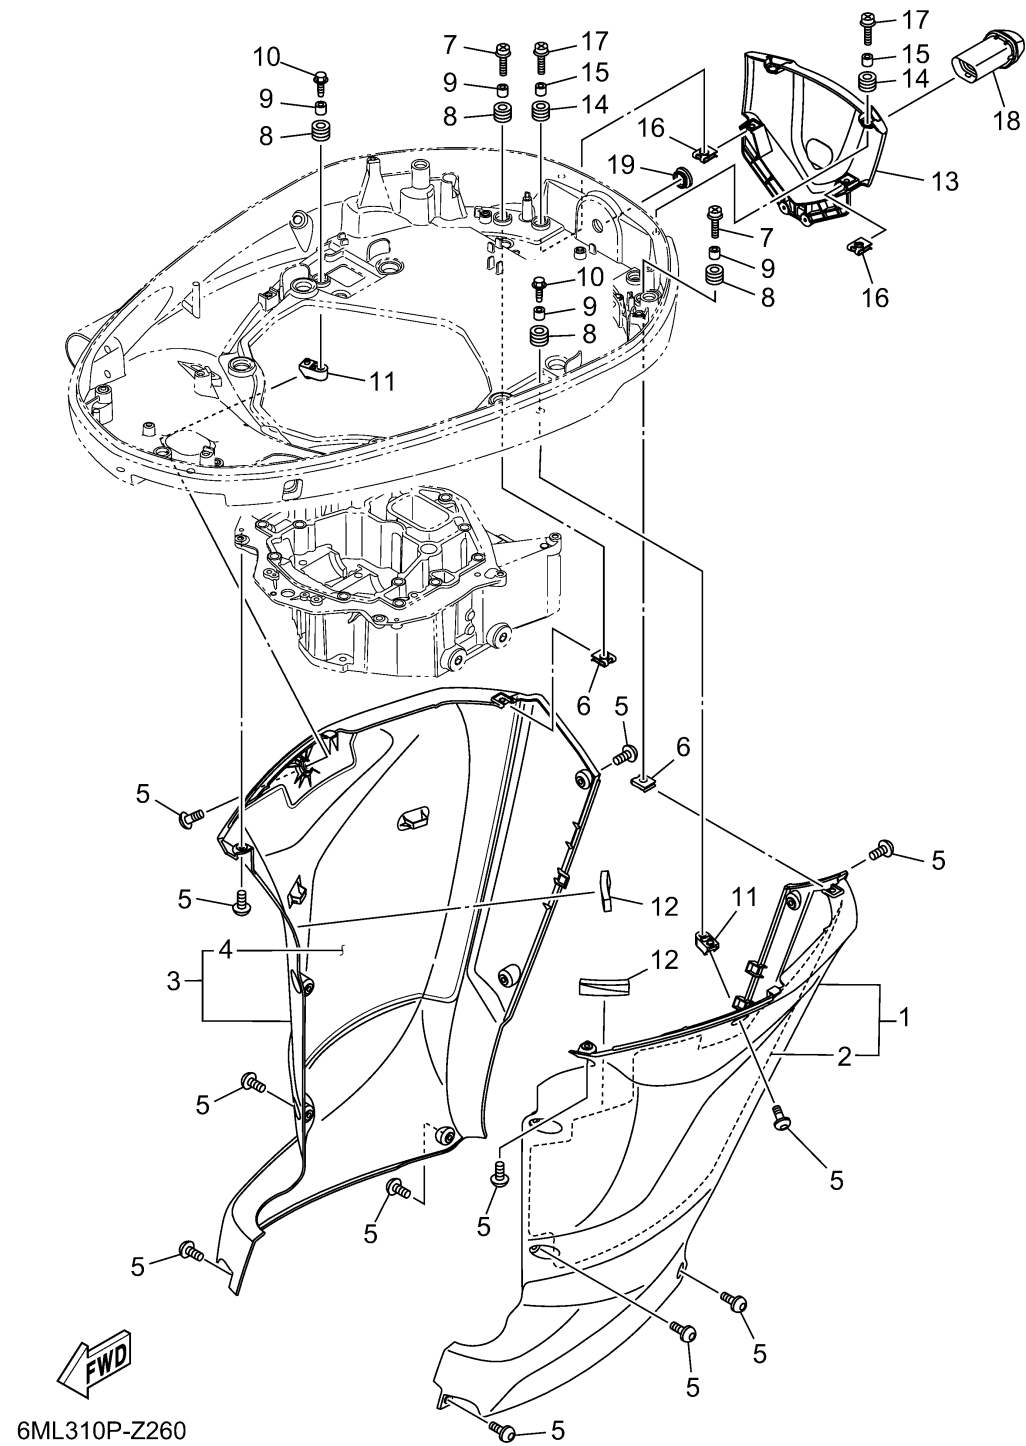

BOTTOM COWLING 3

Ref No.	Part Number	Description	Qty	Remarks
1	6ML-42749-00-CJ	APRON 1	0	WARM WHITE
1	6ML-42749-00-8D	APRON 1	1	GRAY
1	6ML-42749-00-CE	APRON 1	0	WHITE
2	6ML-427A1-00-00	..SHEET,SOUND 1	1	
3	6ML-42779-00-CJ	APRON 2	0	WARM WHITE
3	6ML-42779-00-8D	APRON 2	1	GRAY
3	6ML-42779-00-CE	APRON 2	0	WHITE
4	6ML-427A2-00-00	..SHEET,SOUND 2	1	
5	90111-06144-00	BOLT, HEXAGON SOCKET BUTTON	16	
6	90183-061A8-00	NUT, SPRING	2	
7	90159-06053-00	SCREW, WITH WASHER	2	
8	90480-13M24-00	GROMMET	4	
9	90387-06M43-00	COLLAR	4	
10	90109-06M80-00	BOLT	2	
11	6CE-42774-B0-00	STAY, APRON 1	2	
12	5GJ-21717-00-00	DAMPER	2	
13	6KA-42723-00-8D	COVER, BOTTOM	1	GRAY
13	6KA-42723-00-CE	COVER, BOTTOM	0	WHITE
13	6KA-42723-00-CJ	COVER, BOTTOM	0	WARM WHITE
14	90480-13M24-00	GROMMET	4	

CONTINUED ON NEXT FRAME >

BOTTOM COWLING 3

Ref No.	Part Number	Description	Qty	Remarks
15	90387-06M43-00	COLLAR	4	
16	90183-061A8-00	NUT, SPRING	2	
17	90159-06053-00	SCREW, WITH WASHER	4	
18	6KA-42769-00-00	SEAL, RUBBER	1	
19	676-42726-00-00	GROMMET	1	