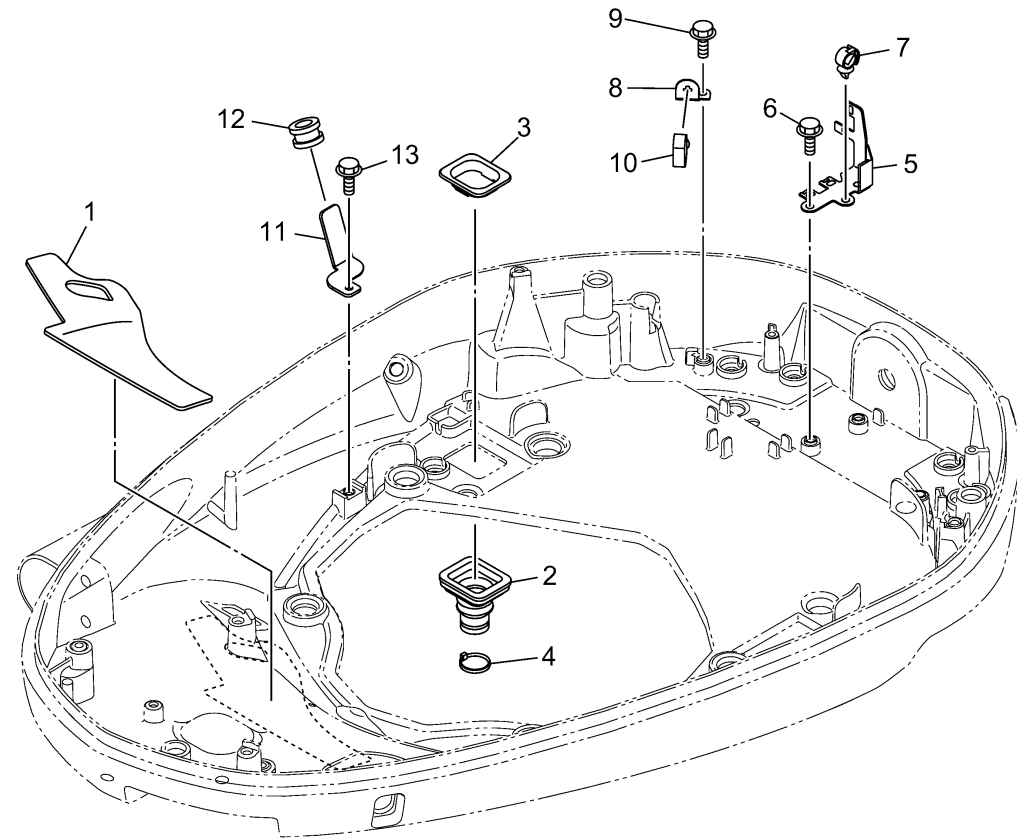

# BOTTOM COWLING 4

Ref No.	Part Number	Description	Qty	Remarks
1	6ML-42619-00-00	DAMPER, FORM	1	
2	6GR-42724-01-00	GROMMET	1	
3	6GR-42384-00-00	SEAL, CAP	1	
4	90465-11M59-00	CLAMP	1	
5	6KA-8257V-01-00	PLATE, CONNECTOR	1	
6	95D95-06012-00	BOLT, FLANGE DEEP RECESS	2	
7	90464-13249-00	CLAMP	1	
8	63P-42756-00-00	STAY, CLAMP	1	
9	95D95-06012-00	BOLT, FLANGE DEEP RECESS	1	
10	90464-20181-00	CLAMP	1	
11	6KA-42811-00-00	STAY	1	
12	90480-24003-00	GROMMET	1	
13	95D95-06012-00	BOLT, FLANGE DEEP RECESS	1	

6ML4100-1270