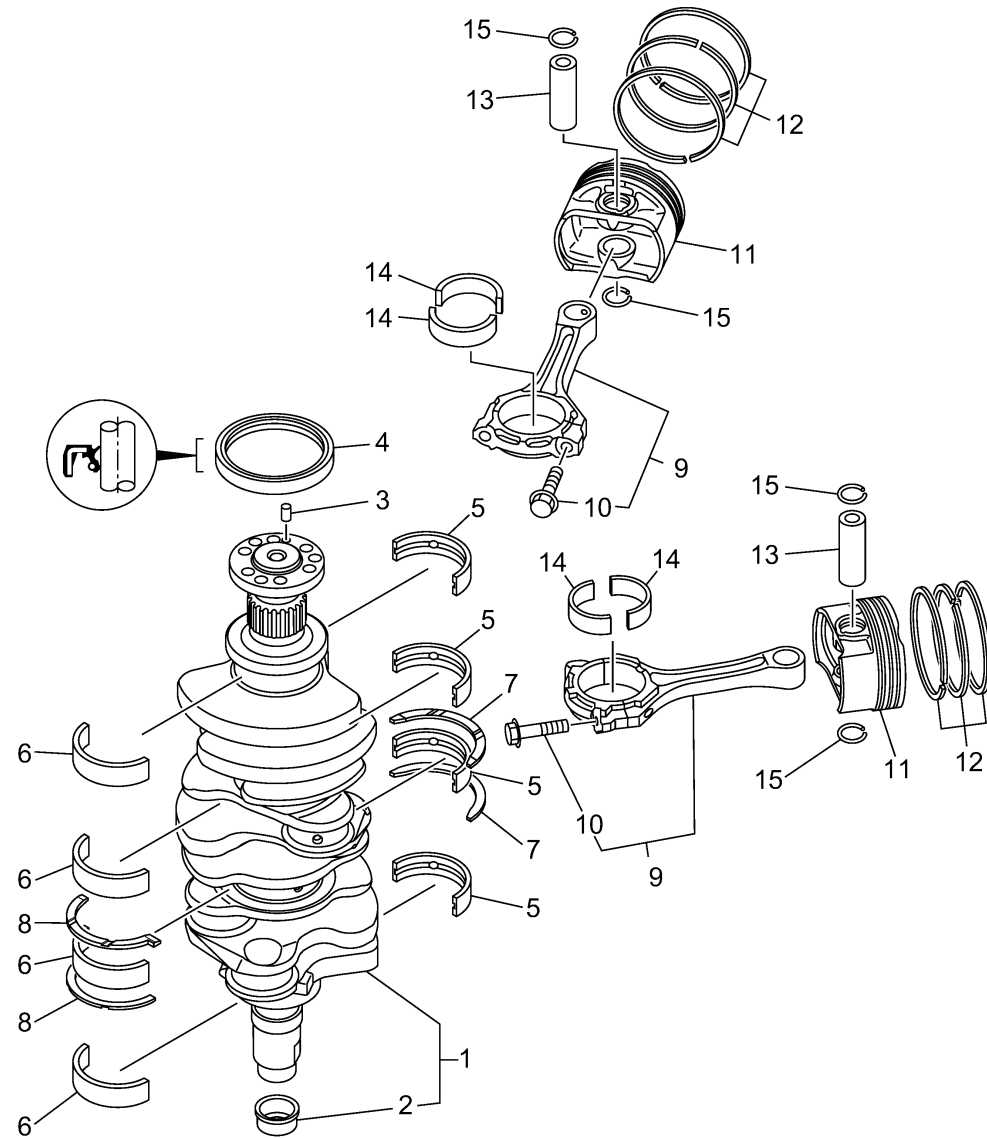

CRANKSHAFT PISTON

6ML1100-Y040

Ref No.	Part Number	Description	Qty	Remarks
1	6ML-11410-00-00	CRANKSHAFT	1	
2	6CB-11478-00-00	. .COLLAR	1	
3	93606-12019-00	PIN, DOWEL	1	
4	93102-85008-00	.OIL SEAL	1	
5	6GR-11416-A0-00	PLANE BEARING, CRANKSHAFT 1	4	UR ORANGE
5	6GR-11416-40-00	PLANE BEARING, CRANKSHAFT 1	4	UR YELLOW GREEN
5	6GR-11416-00-00	PLANE BEARING, CRANKSHAFT 1	4	UR BLACK
5	6GR-11416-10-00	PLANE BEARING, CRANKSHAFT 1	4	UR BLUE
5	6GR-11416-20-00	PLANE BEARING, CRANKSHAFT 1	4	UR PINK
5	6GR-11416-30-00	PLANE BEARING, CRANKSHAFT 1	4	UR WHITE
6	6GR-11417-00-00	PLANE BEARING, CRANKSHAFT 2	4	UR BLACK
6	6GR-11417-10-00	PLANE BEARING, CRANKSHAFT 2	4	UR BLUE
6	6GR-11417-20-00	PLANE BEARING, CRANKSHAFT 2	4	UR PINK
6	6GR-11417-30-00	PLANE BEARING, CRANKSHAFT 2	4	UR WHITE
6	6GR-11417-A0-00	PLANE BEARING, CRANKSHAFT 2	4	UR ORANGE
6	6GR-11417-40-00	PLANE BEARING, CRANKSHAFT 2	4	UR YELLOW GREEN
7	6CB-11426-03-00	BEARING, THRUST 1	2	
8	6CB-11427-03-00	BEARING, THRUST 2	2	
9	6ML-W1165-00-00	CONNECTING ROD ASSY	6	
10	6ML-11654-00-00	. .BOLT, CONNECTING ROD	2	

CONTINUED ON NEXT FRAME >

CRANKSHAFT PISTON

Ref No.	Part Number	Description	Qty	Remarks
11	6ML-11631-00-00	PISTON (STD)	6	
12	6ML-11603-00-00	PISTON RING SET (STD)	6	
13	6GR-11633-00-00	PIN, PISTON	6	
14	6ML-11656-00-00	PLANE BEARING, CONNECTING ROD	12	UR
14	6ML-11656-10-00	PLANE BEARING, CONNECTING ROD	12	UR
14	6ML-11656-20-00	PLANE BEARING, CONNECTING ROD	12	UR
14	6ML-11656-30-00	PLANE BEARING, CONNECTING ROD	12	UR
14	6ML-11656-40-00	PLANE BEARING, CONNECTING ROD	12	UR
15	6GR-11634-00-00	CLIP, PISTON PIN	12	

6ML1100-Y040