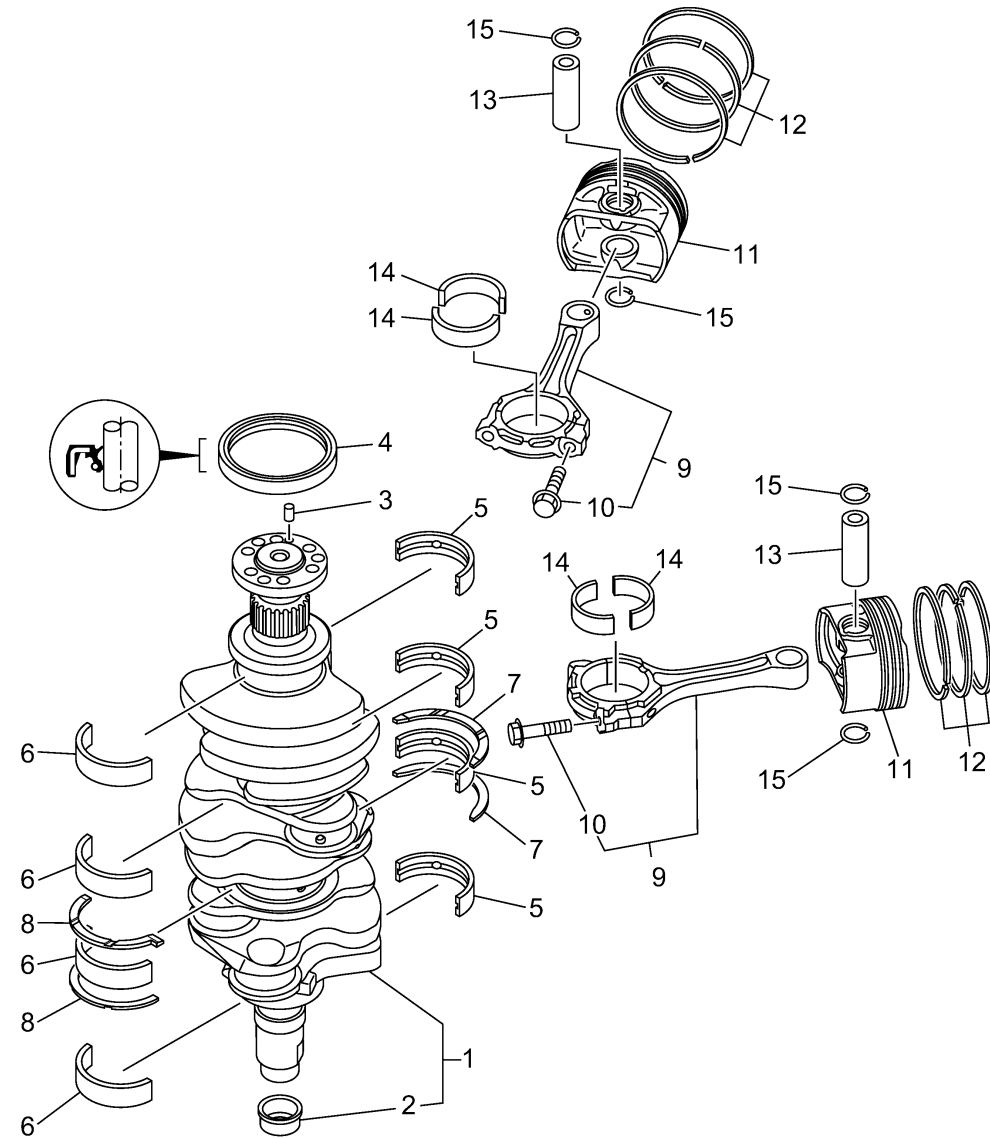

CRANKSHAFT PISTON

6ML1100-Y040

Ref No.	Part Number	Description	Qty	Remarks
1	6ML-11410-00-00	CRANKSHAFT	1	
2	6CB-11478-00-00	. .COLLAR	1	
3	93606-12019-00	PIN, DOWEL	1	
4	93102-85008-00	.OIL SEAL	1	
5	6GR-11416-A0-00	PLANE BEARING, CRANKSHAFT 1	4	UR ORANGE
5	6GR-11416-40-00	PLANE BEARING, CRANKSHAFT 1	4	UR YELLOW GREEN
5	6GR-11416-00-00	PLANE BEARING, CRANKSHAFT 1	4	UR BLACK
5	6GR-11416-10-00	PLANE BEARING, CRANKSHAFT 1	4	UR BLUE
5	6GR-11416-20-00	PLANE BEARING, CRANKSHAFT 1	4	UR PINK
5	6GR-11416-30-00	PLANE BEARING, CRANKSHAFT 1	4	UR WHITE
6	6GR-11417-00-00	PLANE BEARING, CRANKSHAFT 2	4	UR BLACK
6	6GR-11417-10-00	PLANE BEARING, CRANKSHAFT 2	4	UR BLUE
6	6GR-11417-20-00	PLANE BEARING, CRANKSHAFT 2	4	UR PINK
6	6GR-11417-30-00	PLANE BEARING, CRANKSHAFT 2	4	UR WHITE
6	6GR-11417-A0-00	PLANE BEARING, CRANKSHAFT 2	4	UR ORANGE
6	6GR-11417-40-00	PLANE BEARING, CRANKSHAFT 2	4	UR YELLOW GREEN
7	6CB-11426-03-00	BEARING, THRUST 1	2	
8	6CB-11427-03-00	BEARING, THRUST 2	2	
9	6ML-W1165-00-00	CONNECTING ROD ASSY	6	
10	6ML-11654-00-00	. .BOLT, CONNECTING ROD	2	

CONTINUED ON NEXT FRAME >

CRANKSHAFT PISTON

Ref No.	Part Number	Description	Qty	Remarks
11	6ML-11631-00-00	PISTON (STD)	6	
12	6ML-11603-00-00	PISTON RING SET (STD)	6	
13	6GR-11633-00-00	PIN, PISTON	6	
14	6ML-11656-00-00	PLANE BEARING, CONNECTING ROD	12	UR
14	6ML-11656-10-00	PLANE BEARING, CONNECTING ROD	12	UR
14	6ML-11656-20-00	PLANE BEARING, CONNECTING ROD	12	UR
14	6ML-11656-30-00	PLANE BEARING, CONNECTING ROD	12	UR
14	6ML-11656-40-00	PLANE BEARING, CONNECTING ROD	12	UR
15	6GR-11634-00-00	CLIP, PISTON PIN	12	

6ML1100-Y040