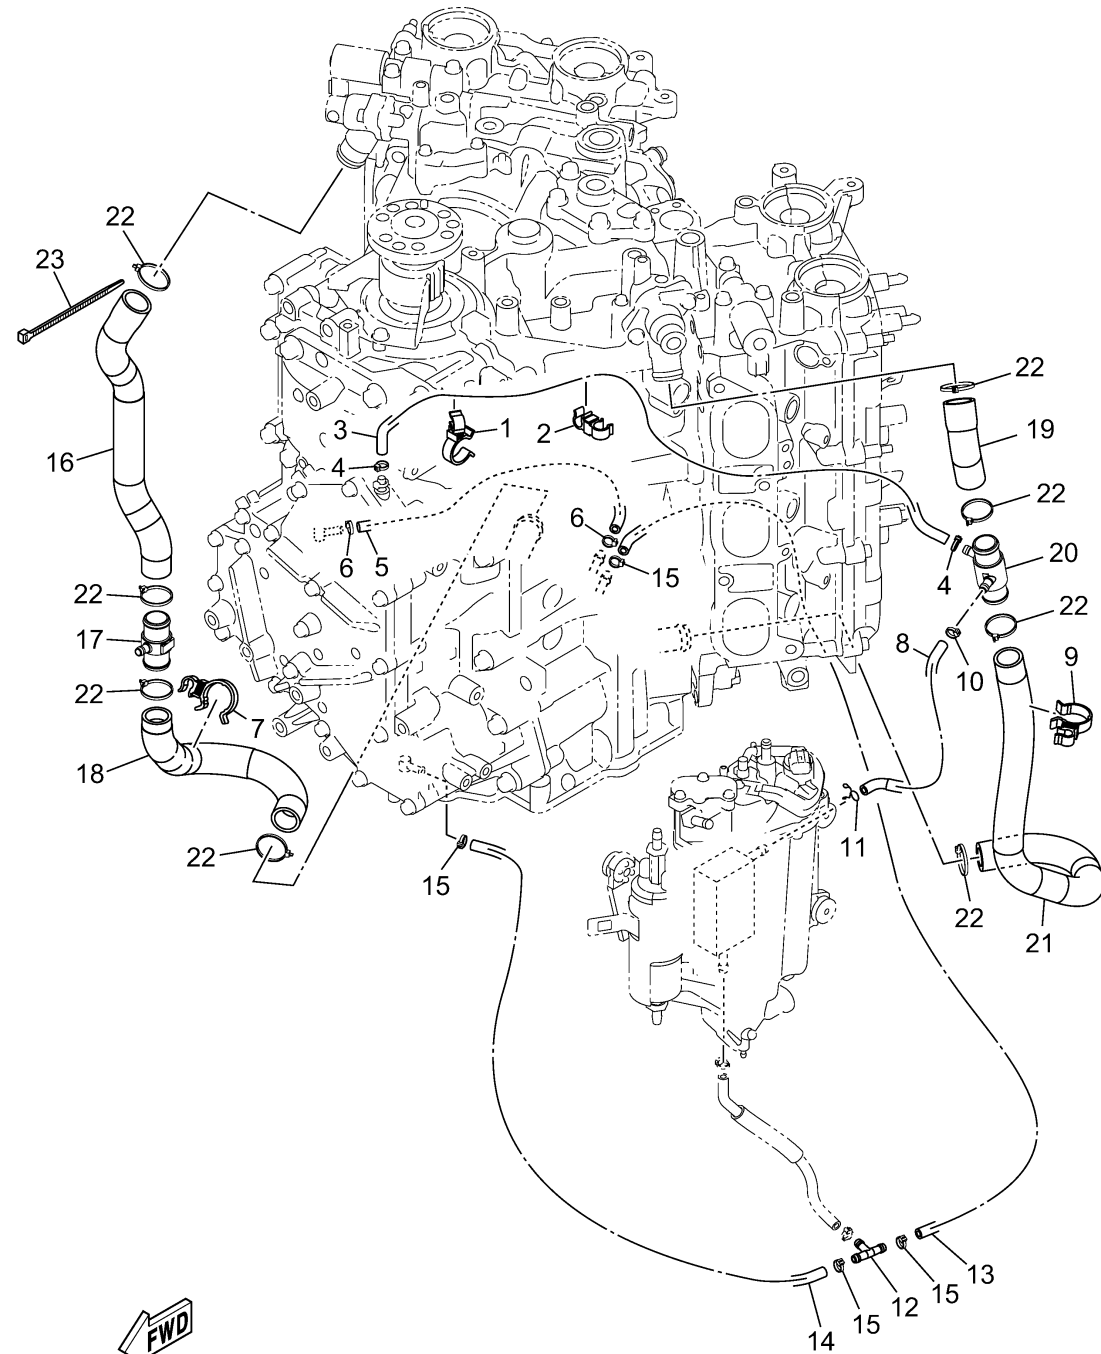

CYLINDER CRANKCASE 4

6ML1100-Y070

Ref No.	Part Number	Description	Qty	Remarks
1	90464-23004-00	CLAMP	1	
2	90464-12010-00	CLAMP	1	
3	6ML-12579-00-00	HOSE 4	1	
4	90465-11M10-00	CLAMP	2	
5	6CB-12577-00-00	HOSE 2	1	
6	90465-11M10-00	CLAMP	2	
7	90464-26002-00	CLAMP	1	
8	6ML-12484-00-00	PIPE 4	1	
9	90464-26002-00	CLAMP	1	
10	90465-11M10-00	CLAMP	1	
11	90467-09M09-00	CLIP	1	
12	688-24378-00-00	PIPE, JOINT 3	1	
13	90445-09120-00	HOSE (L600)	1	
14	90445-096H2-00	HOSE (L280)	1	
15	90465-11M10-00	CLAMP	4	
16	6ML-1244G-00-00	HOSE, 4	1	
17	6CE-24378-00-00	PIPE, JOINT 3	1	
18	6CE-1244H-00-00	HOSE 5	1	
19	6ML-1244J-00-00	HOSE 6	1	
20	6ML-24378-00-00	PIPE, JOINT 3	1	

CONTINUED ON NEXT FRAME >