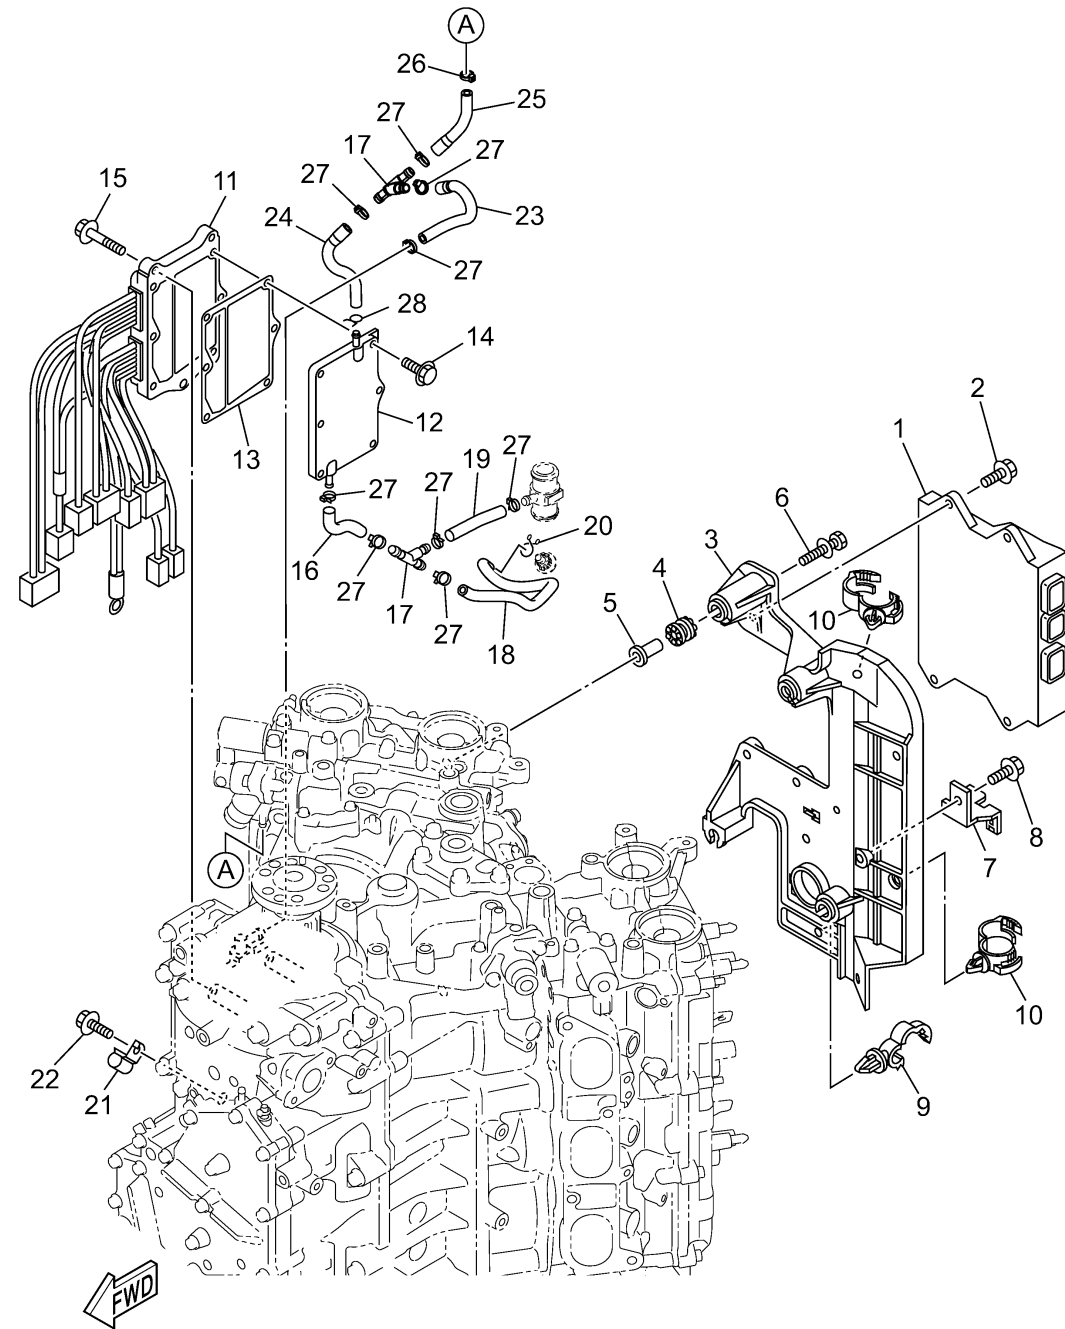

# ELECTRICAL 1

6ML1100-Y180

Ref No.	Part Number	Description	Qty	Remarks
1	6ML-8591A-00-00	ENGINE CONTROL UNIT ASSY	1	
2	95D95-06020-00	BOLT, FLANGE DEEP RECESS	4	
3	6CB-82316-01-00	BRACKET, IGNITION COIL	1	
4	64J-85516-01-00	SPACER	4	
5	69M-42758-01-00	COLLAR	4	
6	90119-06293-00	BOLT, WITH WASHER	4	
7	6BR-81845-00-00	PLATE	1	
8	95D95-06012-00	BOLT, FLANGE DEEP RECESS	1	
9	90464-13249-00	CLAMP	1	
10	90464-20181-00	CLAMP	2	
11	6CE-81960-10-00	RECTIFIER & REGULATOR ASSY	1	
12	6CE-81972-00-9S	COVER, RECTIFIER	1	
13	6CE-81975-00-00	PLATE, RECTIFIER FITTING	1	
14	90119-06MA3-00	BOLT, WITH WASHER	6	
15	95D95-06025-00	BOLT, FLANGE DEEP RECESS	3	
16	6CE-1248A-00-00	PIPE 8	1	
17	6CE-24377-00-00	PIPE, JOINT 2	2	
18	6CE-12483-00-00	PIPE 3	1	
19	90445-107A5-00	HOSE (L30)	1	
20	90467-09M09-00	CLIP	1	

# ELECTRICAL 1

Ref No.	Part Number	Description	Qty	Remarks
21	90462-06013-00	CLAMP	1	
22	95023-06012-00	BOLT	1	
23	6ML-14872-00-00	PIPE 2	1	
24	6ML-12485-00-00	PIPE 5	1	
25	6ML-12483-00-00	PIPE 3	1	
26	90465-11M10-00	CLAMP	1	
27	90465-11M10-00	CLAMP	9	
28	90467-08M18-00	CLIP	1	

6ML1100-Y180