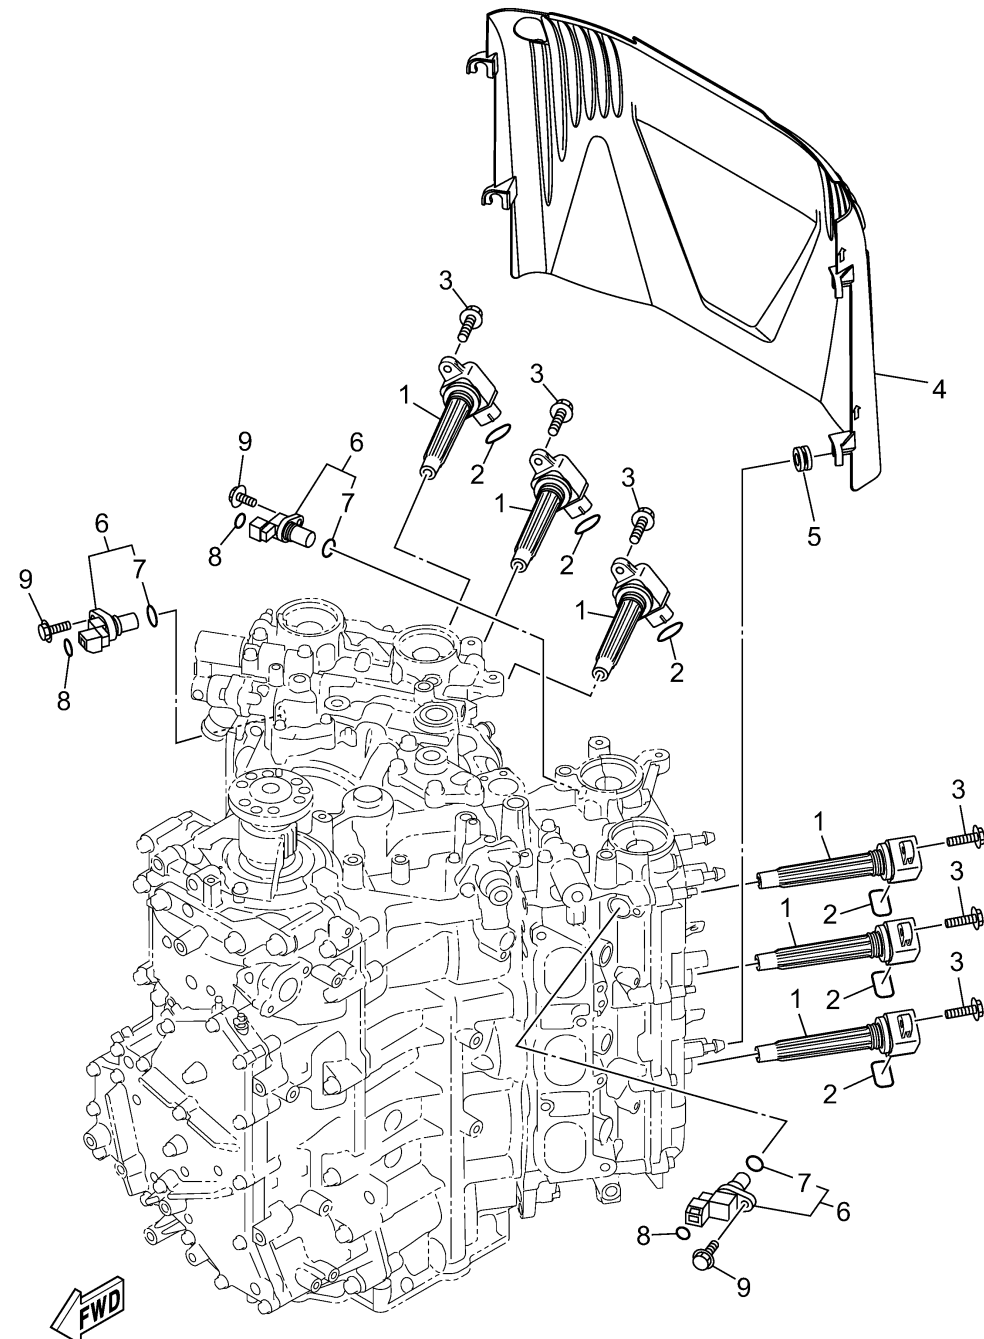

ELECTRICAL 2

Ref No.	Part Number	Description	Qty	Remarks
1	6ML-82310-00-00	IGNITION COIL ASSY	6	
2	93210-19001-00	O-RING	6	
3	95D95-06025-00	BOLT, FLANGE DEEP RECESS	6	
4	6CB-82314-00-00	COVER, IGNITION COIL	1	
5	90480-12314-00	GROMMET	4	
6	6P2-85896-00-00	SENSOR, CAM POSITION	3	
7	6P2-85075-00-00	..O-RING	1	
8	93210-11001-00	O-RING	3	
9	97E95-06520-00	BOLT, HEXAGON W/W DEEP RECESS	3	

6ML1100-Y190