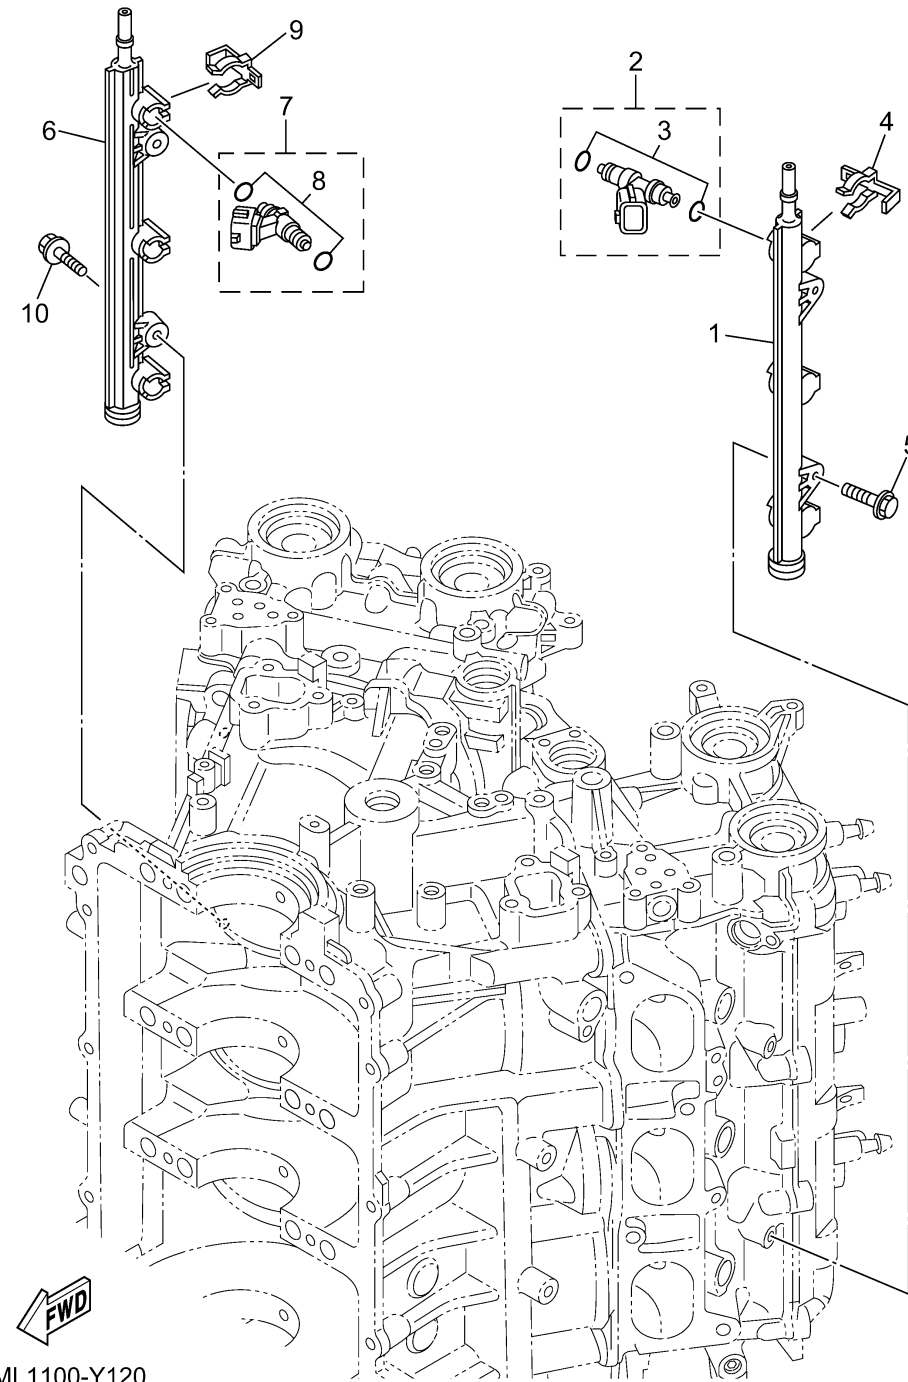

THROTTLE BODY ASSY 2

Ref No.	Part Number	Description	Qty	Remarks
1	6CB-13171-11-00	PIPE, DELIVERY 2	1	
2	6AW-13761-01-00	INJECTOR	3	
3	6AW-1410B-00-00	. .PACKING KIT	1	
4	6CB-13577-00-00	CLIP	3	
5	90119-06047-00	BOLT, WITH WASHER	2	
6	6CB-13161-11-00	PIPE, DELIVERY 1	1	
7	6AW-13761-01-00	INJECTOR	3	
8	6AW-1410B-00-00	. .PACKING KIT	1	
9	6CB-13577-00-00	CLIP	3	
10	90119-06047-00	BOLT, WITH WASHER	2	