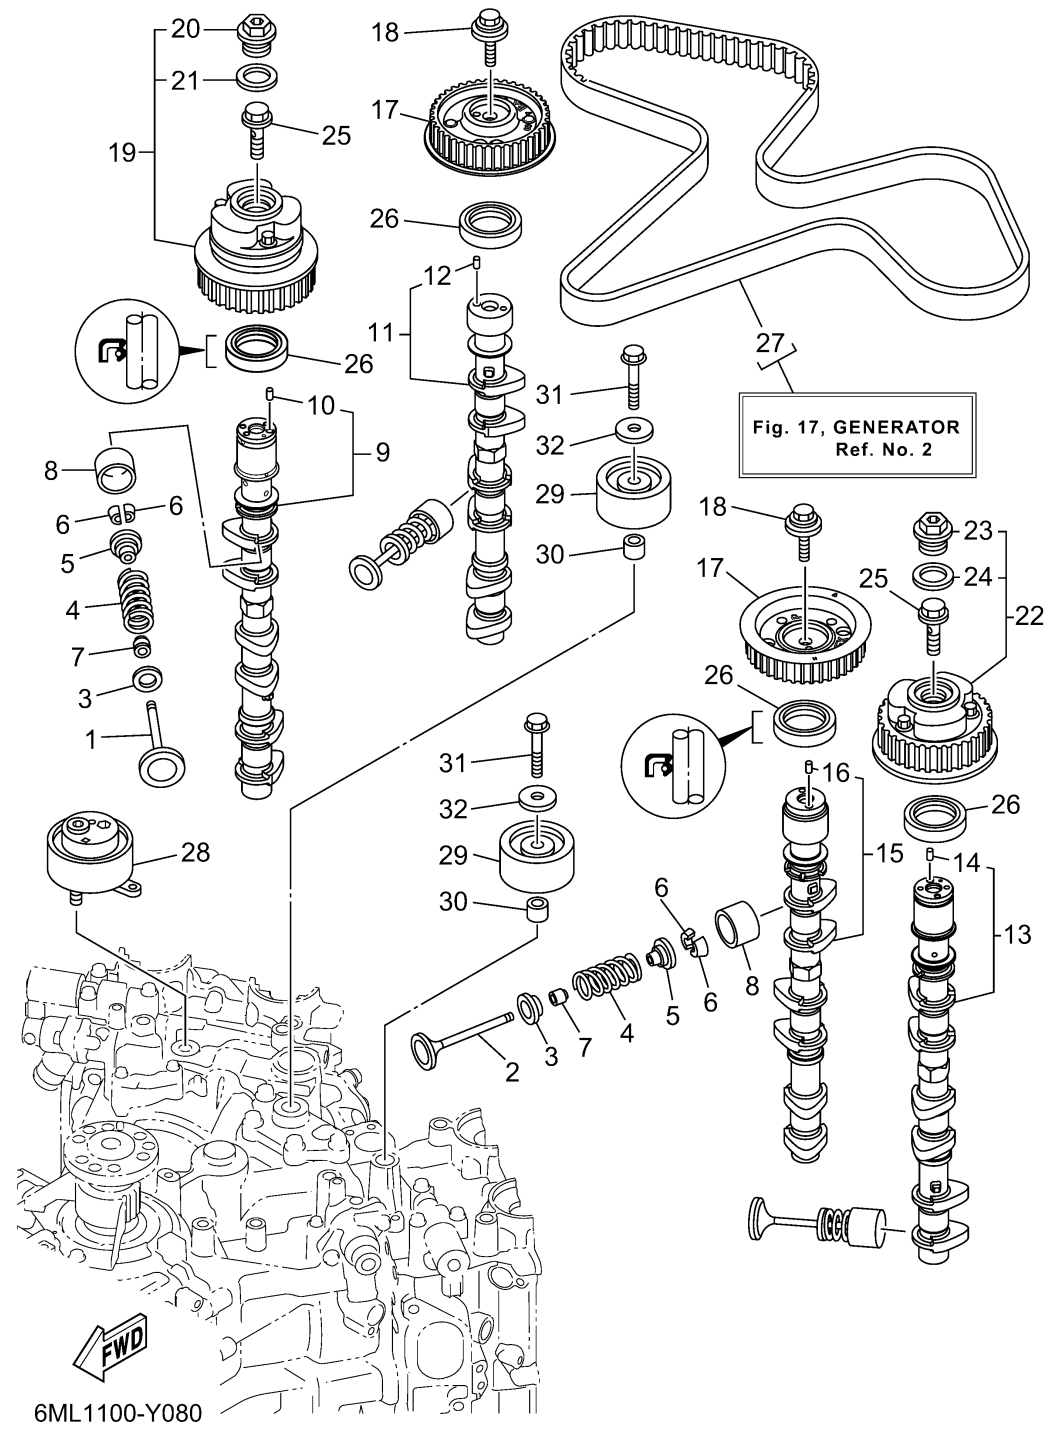

CONTINUED ON NEXT FRAME >

VALVE

Ref No.	Part Number	Description	Qty	Remarks
8	6GR-12145-60-00	LIFTER, VALVE (3.700)	24	UR
9	6ML-12171-00-00	CAMSHAFT 1	1	
10	93605-10108-00	. .PIN, DOWEL	1	
11	6ML-12181-00-00	CAMSHAFT 2	1	
12	93605-10108-00	. .PIN, DOWEL	1	
13	6ML-12172-00-00	CAMSHAFT 3	1	
14	93605-10108-00	. .PIN, DOWEL	1	
15	6ML-12182-00-00	CAMSHAFT 4	1	
16	93605-10108-00	. .PIN, DOWEL	1	
17	6KA-11567-00-00	GEAR, DRIVEN 2	2	
18	90119-10050-00	BOLT, WITH WASHER	2	
19	6CB-12645-01-00	PULLEY ASSY 1	1	
20	6P2-12623-00-00	. .BOLT	1	
21	6P2-12663-00-00	. .GASKET	1	
22	6CB-1264A-01-00	PULLEY ASSY 2	1	
23	6P2-12623-00-00	. .BOLT	1	
24	6P2-12663-00-00	. .GASKET	1	
25	6P2-12615-00-00	BOLT	2	
26	93102-38008-00	.OIL SEAL	4	
27	6CB-W4624-00-00	BELT (WITH ROTOR BOLTS)	1	

CONTINUED ON NEXT FRAME >

VALVE

Ref No.	Part Number	Description	Qty	Remarks
28	6CB-11590-06-00	TENSIONER ASSY	1	
29	6CB-15512-00-00	GEAR, IDLER 1	2	
30	99530-14016-00	PIN, DOWEL	2	
31	90119-10M07-00	BOLT, WITH WASHER	2	
32	90201-10M01-00	WASHER, PLATE	2	