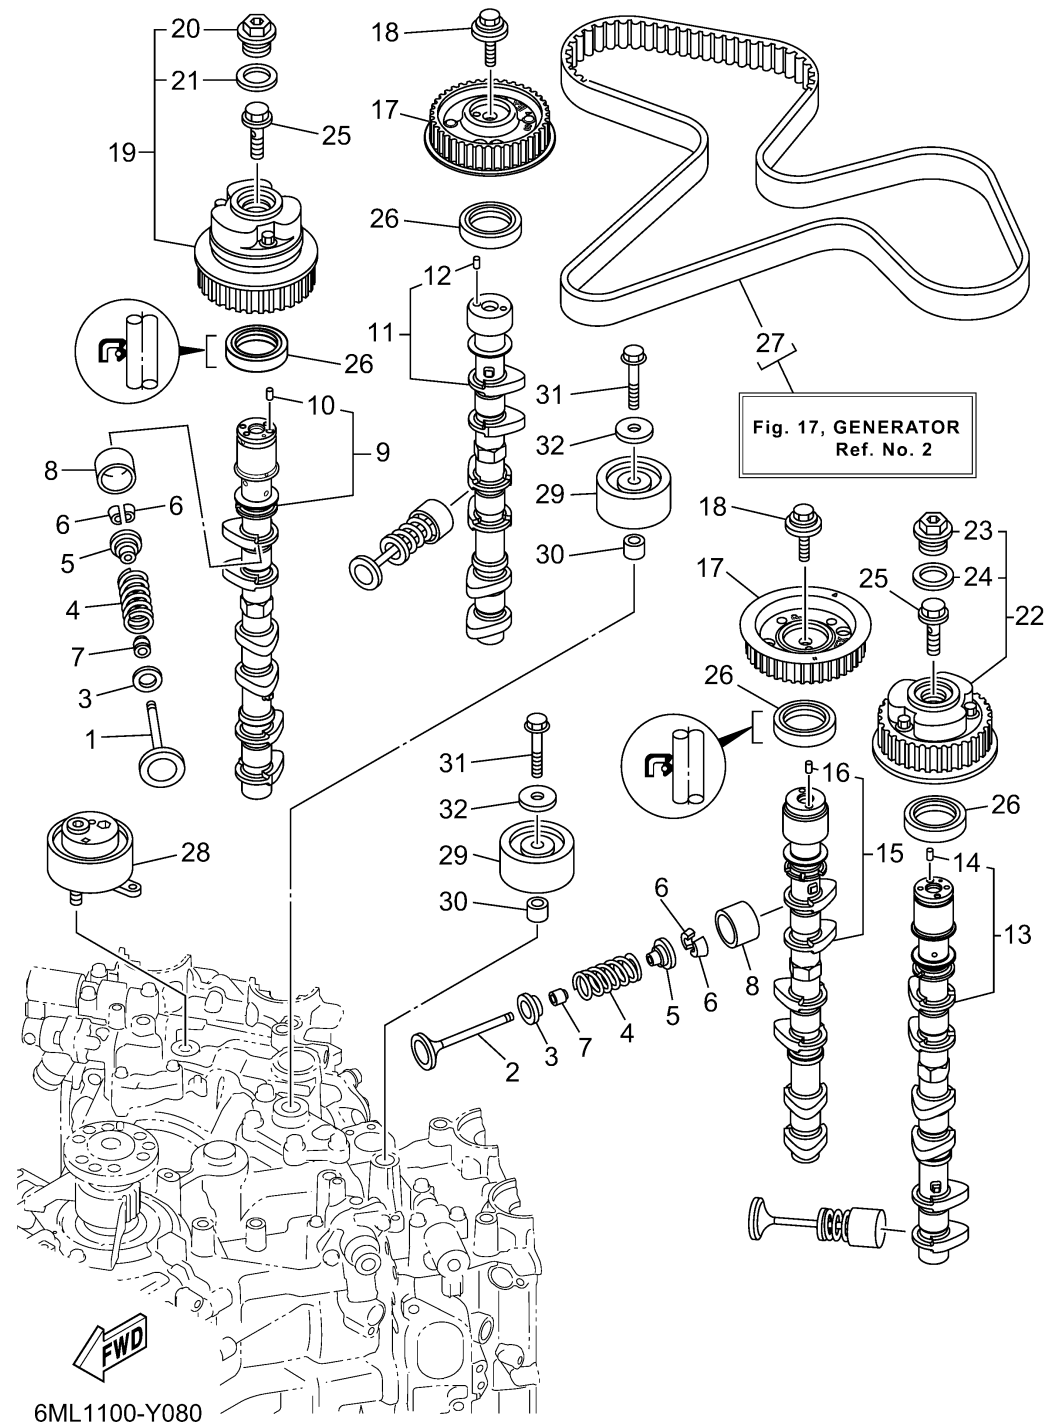

VALVE

Ref No.	Part Number	Description	Qty	Remarks
8	6GR-12153-D0-00	LIFTER, VALVE (3.280)	24	UR
8	6GR-12153-E0-00	LIFTER, VALVE (3.300)	24	UR
8	6GR-12153-F0-00	LIFTER, VALVE (3.320)	24	UR
8	6GR-12153-G0-00	LIFTER, VALVE (3.340)	24	UR
8	6GR-12153-H0-00	LIFTER, VALVE (3.360)	24	UR
8	6GR-12153-J0-00	LIFTER, VALVE (3.380)	24	UR
8	6GR-12153-K0-00	LIFTER, VALVE (3.400)	24	UR
8	6GR-12153-L0-00	LIFTER, VALVE (3.420)	24	UR
8	6GR-12153-M0-00	LIFTER, VALVE (3.440)	24	UR
8	6GR-12153-N0-00	LIFTER, VALVE (3.460)	24	UR
8	6GR-12153-P0-00	LIFTER, VALVE (3.480)	24	UR
8	6GR-12153-R0-00	LIFTER, VALVE (3.500)	24	UR
8	6GR-12153-S0-00	LIFTER, VALVE (3.520)	24	UR
8	6GR-12153-T0-00	LIFTER, VALVE (3.540)	24	UR
8	6GR-12145-00-00	LIFTER, VALVE (3.560)	24	UR
8	6GR-12145-10-00	LIFTER, VALVE (3.580)	24	UR
8	6GR-12145-20-00	LIFTER, VALVE (3.600)	24	UR
8	6GR-12145-30-00	LIFTER, VALVE (3.625)	24	UR
8	6GR-12145-40-00	LIFTER, VALVE (3.650)	24	UR
8	6GR-12145-50-00	LIFTER, VALVE (3.675)	24	UR

CONTINUED ON NEXT FRAME >