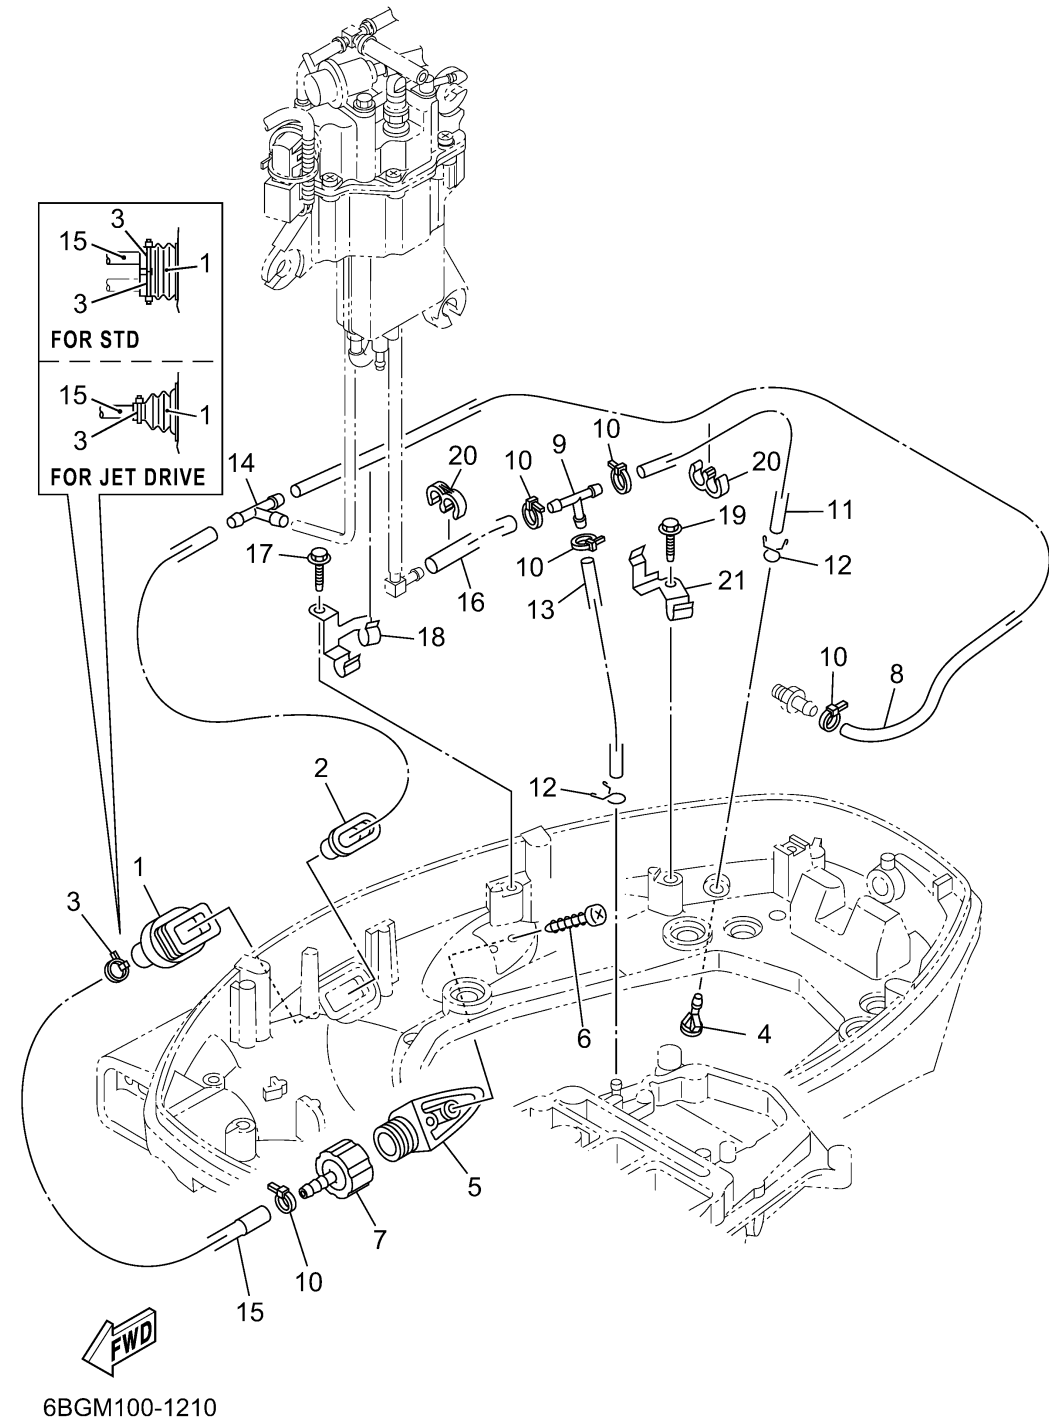

BOTTOM COWLING 2

Ref No.	Part Number	Description	Qty	Remarks
1	6BG-42724-01-00	GROMMET	0	FOR JET-DRIVE
1	6H1-42726-22-00	GROMMET	1	EXCEPT JET-DRIVE
2	6BG-42384-00-00	SEAL, CAP	1	
3	90465-11M10-00	CLAMP	2	EXCEPT JET-DRIVE
3	90465-11M10-00	CLAMP	0	FOR JET-DRIVE
4	6BG-44391-00-00	NIPPLE, HOSE	1	
5	6AW-12572-00-00	ADAPTER	1	
6	97780-60520-00	SCREW, TAPPING	2	
7	6R3-12580-01-00	JOINT ASSY	1	
8	6BG-42541-00-00	PIPE 1	1	
9	688-24378-00-00	PIPE, JOINT 3	1	
10	90465-11M10-00	CLAMP	5	
11	6BG-42542-00-00	PIPE	1	
12	90467-08M18-00	CLIP	2	
13	6BG-24314-00-00	PIPE 4	1	
14	688-24378-00-00	PIPE, JOINT 3	1	
15	6BG-12481-00-00	PIPE 1	1	
16	90445-09091-00	HOSE (L135)	1	
17	90109-06M86-00	BOLT	1	
18	6BG-24135-01-00	CLAMP 1	1	

CONTINUED ON NEXT FRAME >

BOTTOM COWLING 2

Ref No.	Part Number	Description	Qty	Remarks
19	90109-06M86-00	BOLT	1	
20	90464-09M21-00	CLAMP	2	
21	6BG-24136-01-00	CLAMP 2	1	