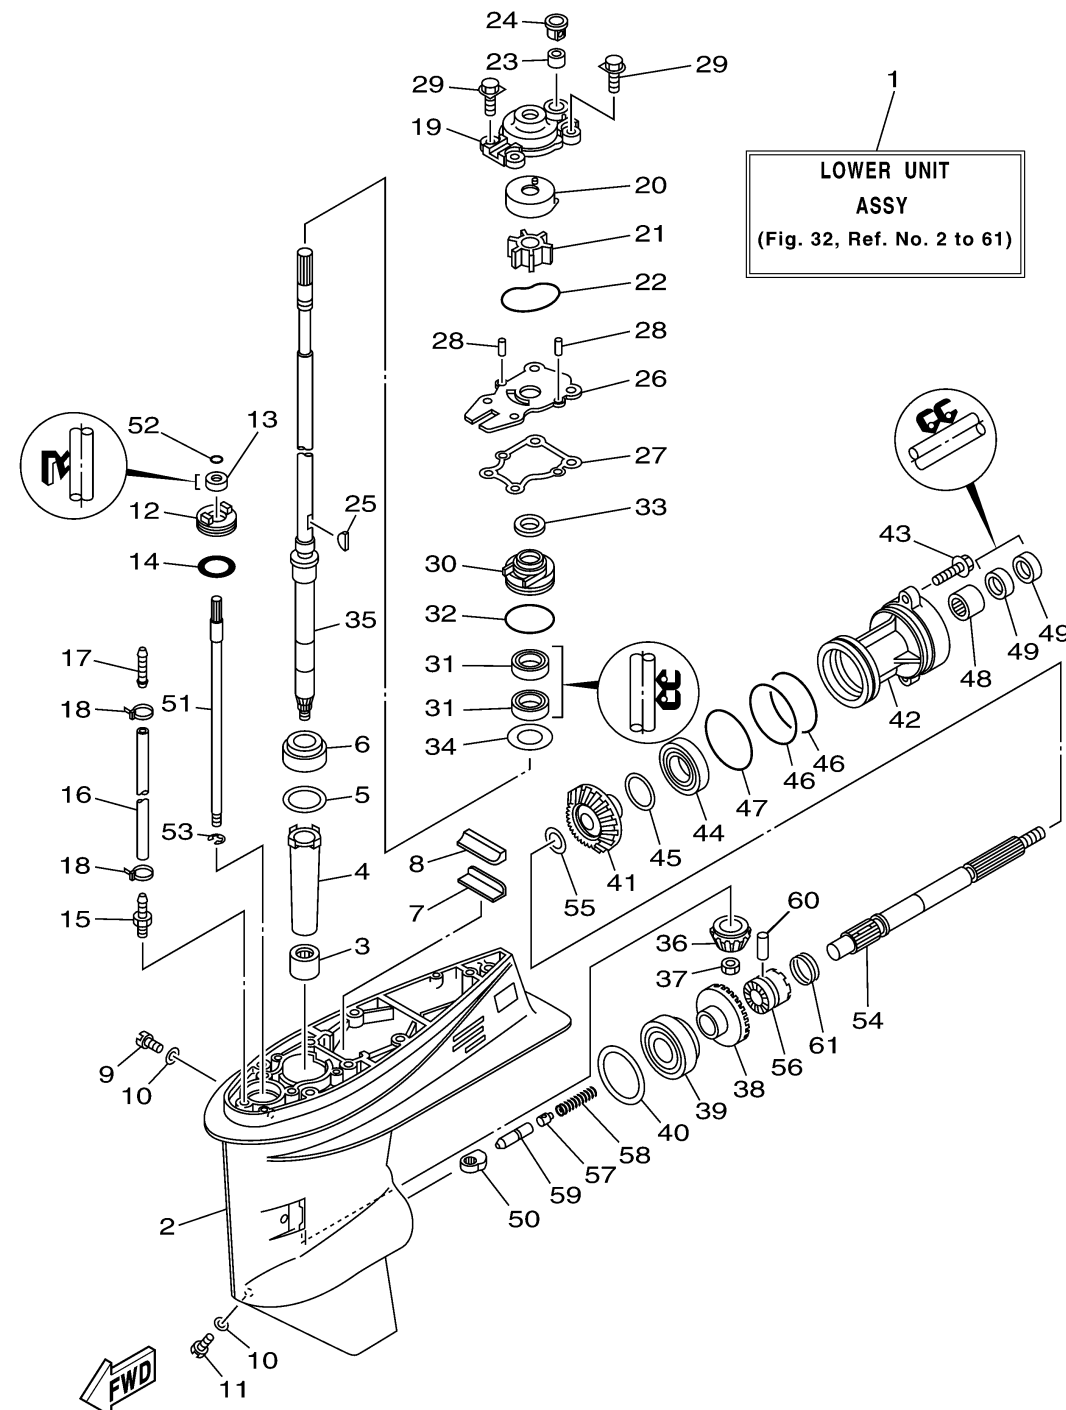

CONTINUED ON NEXT FRAME >

LOWER CASING DRIVE 1

6BG1110-H320

*: EXCEPT FOR JET DRIVE(F40JEA/ JEHA)

Ref No.	Part Number	Description	Qty	Remarks
34	90201-27M00-00	WASHER, PLATE	1	
35	67C-45501-00-00	DRIVE SHAFT COMP.	1	S(16.3")
35	67C-45501-10-00	DRIVE SHAFT COMP.	0	L(21.1")
36	66T-45551-00-00	PINION (13T)	1	
37	90170-12138-00	NUT	1	
38	66T-45560-01-00	GEAR 1 (26T)	1	
39	93332-00003-00	BEARING	1	
40	663-45567-01-00	SHIM (T:0.10MM)	1	UR
40	663-45567-10-00	SHIM (T:0.12MM)	1	UR
40	663-45567-20-00	SHIM (T:0.15MM)	1	UR
40	663-45567-30-00	SHIM (T:0.18MM)	1	UR
40	663-45567-40-00	SHIM (T:0.30MM)	1	UR
40	663-45567-50-00	SHIM (T:0.40MM)	1	UR
40	663-45567-60-00	SHIM (T:0.50MM)	1	UR
41	66T-45571-00-00	GEAR 2 (26T)	1	
42	63D-45361-02-8D	CAP, LOWER CASING	1	
43	90105-08M61-00	BOLT, FLANGE	2	
44	93306-001U1-00	BEARING	1	
45	63D-45577-00-00	SHIM (T:0.10MM)	1	UR
45	63D-45577-10-00	SHIM (T:0.12MM)	1	UR

CONTINUED ON NEXT FRAME >

LOWER CASING DRIVE 1

6BG1110-H320

*: EXCEPT FOR JET DRIVE(F40JEA/ JEHA)

Ref No.	Part Number	Description	Qty	Remarks
45	63D-45577-20-00	SHIM (T:0.15MM)	1	UR
45	63D-45577-30-00	SHIM (T:0.18MM)	1	UR
45	63D-45577-40-00	SHIM (T:0.30MM)	1	UR
45	63D-45577-50-00	SHIM (T:0.40MM)	1	UR
45	63D-45577-60-00	SHIM (T:0.50MM)	1	UR
46	93210-74MG5-00	.O-RING	2	
47	93210-69MG6-00	.O-RING	1	
48	93317-22204-00	BEARING	1	
49	93101-22M00-00	.OIL SEAL	2	
50	62Y-44151-00-00	CAM, SHIFT	1	
51	63D-44144-00-00	ROD, SHIFT 2	1	
52	93210-07003-00	.O-RING	1	
53	99001-08600-00	CIRCLIP	1	
54	63D-45611-00-00	SHAFT, PROPELLER	1	
55	90201-22429-00	WASHER, PLATE	1	
56	63D-45631-01-00	CLUTCH, DOG	1	
57	663-45634-00-00	SLIDE, SHIFT	1	
58	90501-18001-00	SPRING, COMPRESSION	1	
59	63D-45635-00-00	PLUNGER, SHIFT	1	
60	90250-06023-00	PIN, STRAIGHT	1	

CONTINUED ON NEXT FRAME >

LOWER CASING DRIVE 1

Ref No.	Part Number	Description	Qty	Remarks
61	67C-45633-01-00	RING, CROSS PIN	1	

6BG1110-H320

*: EXCEPT FOR JET DRIVE(F40JEA/ JEHA)