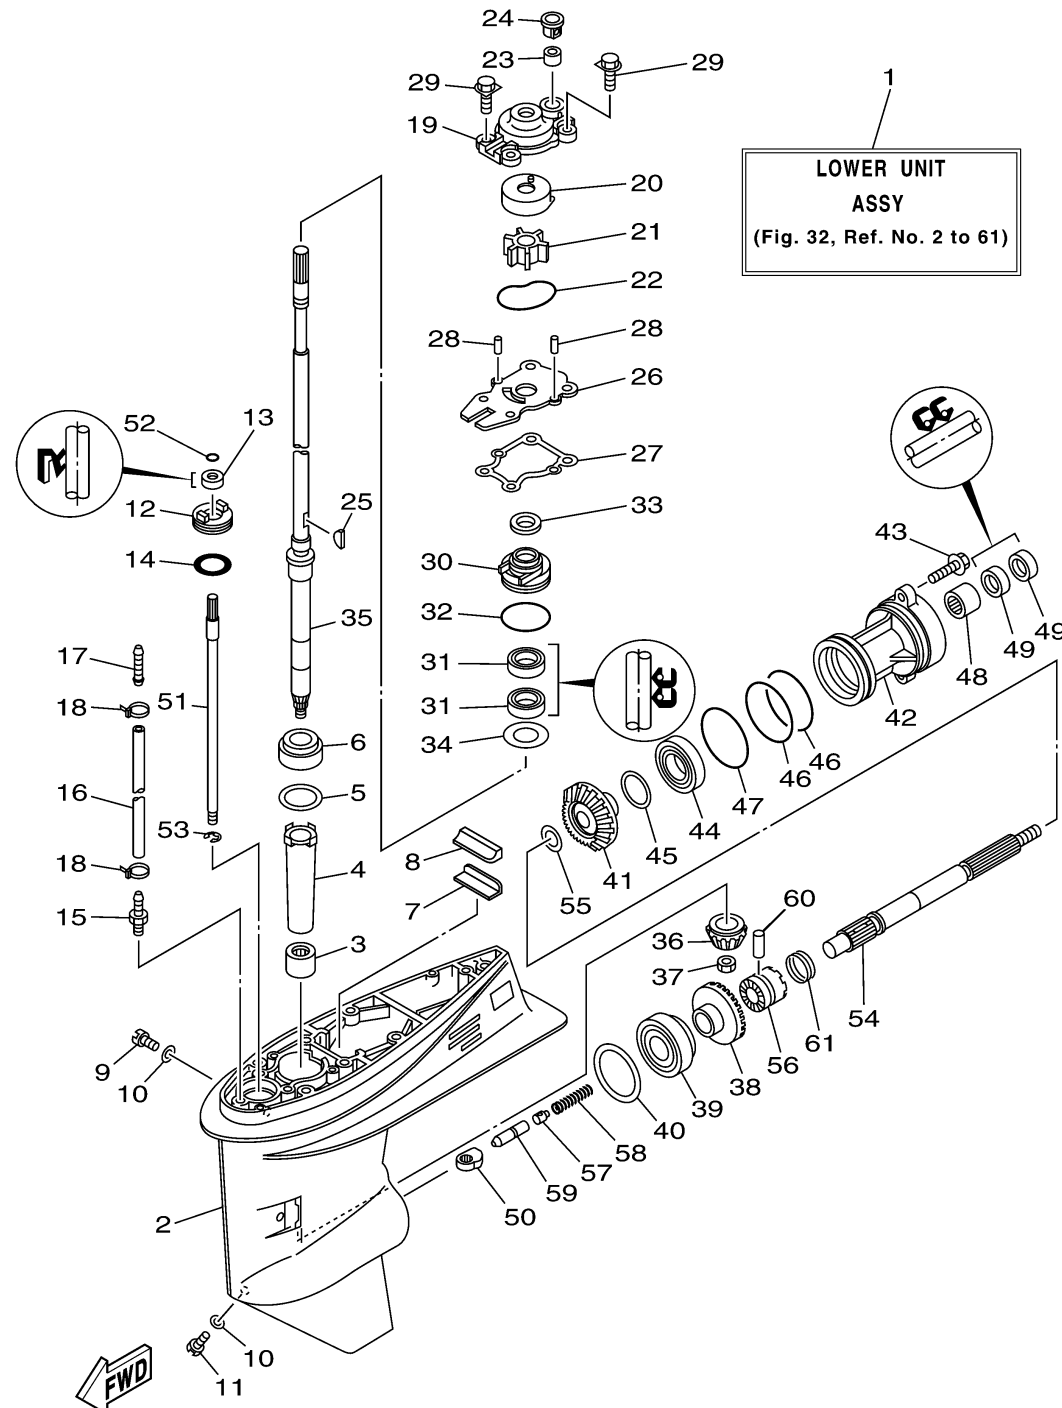

LOWER CASING DRIVE 1

6BG1110-H320

*: EXCEPT FOR JET DRIVE(F40JEA/ JEHA)

Ref No.	Part Number	Description	Qty	Remarks
1	6BG-45300-02-8D	LOWER UNIT ASSY	1	S(16.3")
1	6BG-45300-12-8D	LOWER UNIT ASSY	0	L(21.1")
2	62Y-45301-00-8D	CASING, LOWER	1	
3	93315-32224-00	BEARING	1	
4	6H4-45536-00-00	SLEEVE, DRIVE SHAFT	1	
5	663-45587-01-00	SHIM (T:0.10MM)	1	UR
5	663-45587-10-00	SHIM (T:0.12MM)	1	UR
5	663-45587-20-00	SHIM (T:0.15MM)	1	UR
5	663-45587-30-00	SHIM (T:0.18MM)	1	UR
5	663-45587-40-00	SHIM (T:0.30MM)	1	UR
5	663-45587-50-00	SHIM (T:0.40MM)	1	UR
5	663-45587-60-00	SHIM (T:0.50MM)	1	UR
6	93332-00001-00	BEARING	1	
7	663-45376-00-00	GUIDE, SEAL DAMPER	1	
8	63D-45375-00-00	DAMPER, SEAL	1	
9	90340-08002-00	PLUG, STRAIGHT SCREW	1	
10	90430-08003-00	.GASKET	2	
11	688-45341-10-00	PLUG, DRAIN	1	
12	63D-45321-00-00	PLATE	1	
13	93106-09014-00	.OIL SEAL	1	

CONTINUED ON NEXT FRAME >

LOWER CASING DRIVE 1

6BG1110-H320

*: EXCEPT FOR JET DRIVE(F40JEA/ JEHA)

Ref No.	Part Number	Description	Qty	Remarks
14	93210-33MG4-00	.O-RING	1	
15	6E5-45378-00-00	NIPPLE, HOSE	1	
16	90445-07ME8-00	HOSE (L80)	1	
17	6E5-83558-10-00	END, NIPPLE	1	
18	90465-11M10-00	CLAMP	2	
19	66T-44311-00-00	HOUSING, WATER PUMP	1	
20	63D-44322-00-00	.INSERT, CARTRIDGE	1	
21	6H4-44352-02-00	.IMPELLER	1	
22	93210-59MG7-00	.O-RING	1	
23	663-44366-01-00	.DAMPER, WATER SEAL 2	1	
24	63D-44312-00-00	.COVER, WATER PUMP HOUSING	1	
25	90280-03M03-00	.KEY, WOODRUFF	1	
26	63D-44323-00-00	.OUTER PLATE, CARTRIDGE	1	
27	63D-44316-00-00	.GASKET, WATER PUMP	1	
28	93604-08062-00	PIN, DOWEL	2	
29	90119-08185-00	.BOLT, WITH WASHER	4	
30	6BG-44341-00-00	HOUSING, WATER PUMP	1	
31	93101-22M60-00	.OIL SEAL	2	
32	93210-48001-00	.O-RING	1	
33	66T-45344-02-00	COVER, OIL SEAL	1	