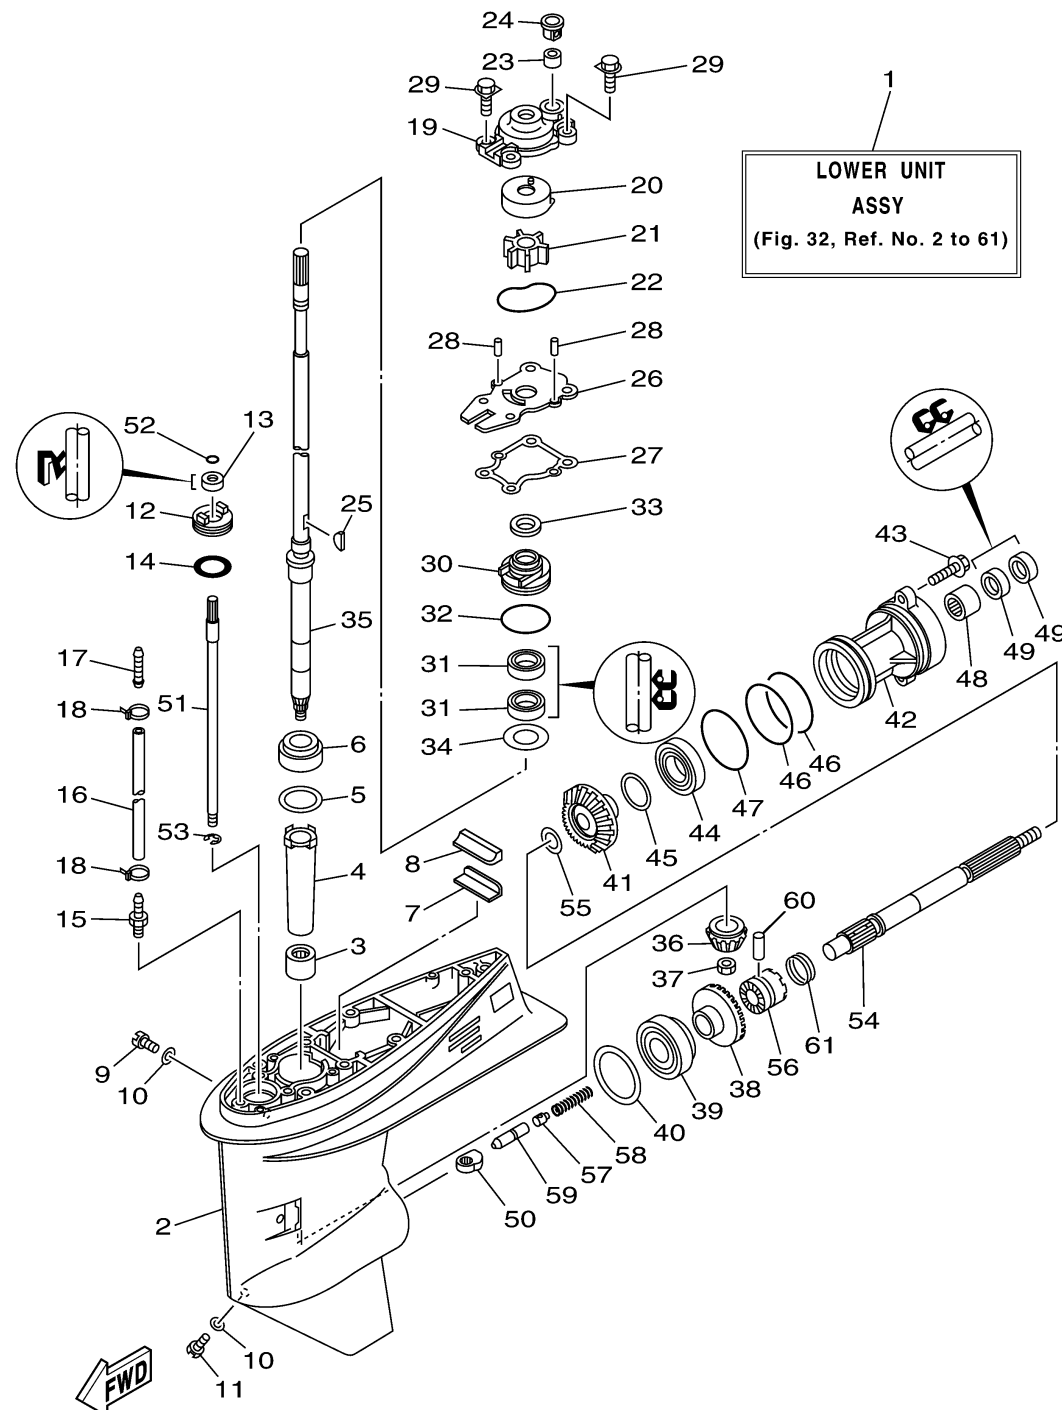

CONTINUED ON NEXT FRAME >

LOWER CASING DRIVE 1

6BG1110-H320

*: EXCEPT FOR JET DRIVE(F40JEA/ JEHA)

Ref No.	Part Number	Description	Qty	Remarks
34	90201-27M00-00	WASHER, PLATE	1	
35	67C-45501-00-00	DRIVE SHAFT COMP.	1	S(16.3")
35	67C-45501-10-00	DRIVE SHAFT COMP.	0	L(21.1")
36	66T-45551-00-00	PINION (13T)	1	
37	90170-12138-00	NUT	1	
38	66T-45560-01-00	GEAR 1 (26T)	1	
39	93332-00003-00	BEARING	1	
40	663-45567-01-00	SHIM (T:0.10MM)	1	UR
40	663-45567-10-00	SHIM (T:0.12MM)	1	UR
40	663-45567-20-00	SHIM (T:0.15MM)	1	UR
40	663-45567-30-00	SHIM (T:0.18MM)	1	UR
40	663-45567-40-00	SHIM (T:0.30MM)	1	UR
40	663-45567-50-00	SHIM (T:0.40MM)	1	UR
40	663-45567-60-00	SHIM (T:0.50MM)	1	UR
41	66T-45571-00-00	GEAR 2 (26T)	1	
42	63D-45361-02-8D	CAP, LOWER CASING	1	
43	90105-08M61-00	BOLT, FLANGE	2	
44	93306-001U1-00	BEARING	1	
45	63D-45577-00-00	SHIM (T:0.10MM)	1	UR
45	63D-45577-10-00	SHIM (T:0.12MM)	1	UR

CONTINUED ON NEXT FRAME >

LOWER CASING DRIVE 1

6BG1110-H320

*: EXCEPT FOR JET DRIVE(F40JEA/ JEHA)

Ref No.	Part Number	Description	Qty	Remarks
45	63D-45577-20-00	SHIM (T:0.15MM)	1	UR
45	63D-45577-30-00	SHIM (T:0.18MM)	1	UR
45	63D-45577-40-00	SHIM (T:0.30MM)	1	UR
45	63D-45577-50-00	SHIM (T:0.40MM)	1	UR
45	63D-45577-60-00	SHIM (T:0.50MM)	1	UR
46	93210-74MG5-00	.O-RING	2	
47	93210-69MG6-00	.O-RING	1	
48	93317-22204-00	BEARING	1	
49	93101-22M00-00	.OIL SEAL	2	
50	62Y-44151-00-00	CAM, SHIFT	1	
51	63D-44144-00-00	ROD, SHIFT 2	1	
52	93210-07003-00	.O-RING	1	
53	99001-08600-00	CIRCLIP	1	
54	63D-45611-00-00	SHAFT, PROPELLER	1	
55	90201-22429-00	WASHER, PLATE	1	
56	63D-45631-01-00	CLUTCH, DOG	1	
57	663-45634-00-00	SLIDE, SHIFT	1	
58	90501-18001-00	SPRING, COMPRESSION	1	
59	63D-45635-00-00	PLUNGER, SHIFT	1	
60	90250-06023-00	PIN, STRAIGHT	1	