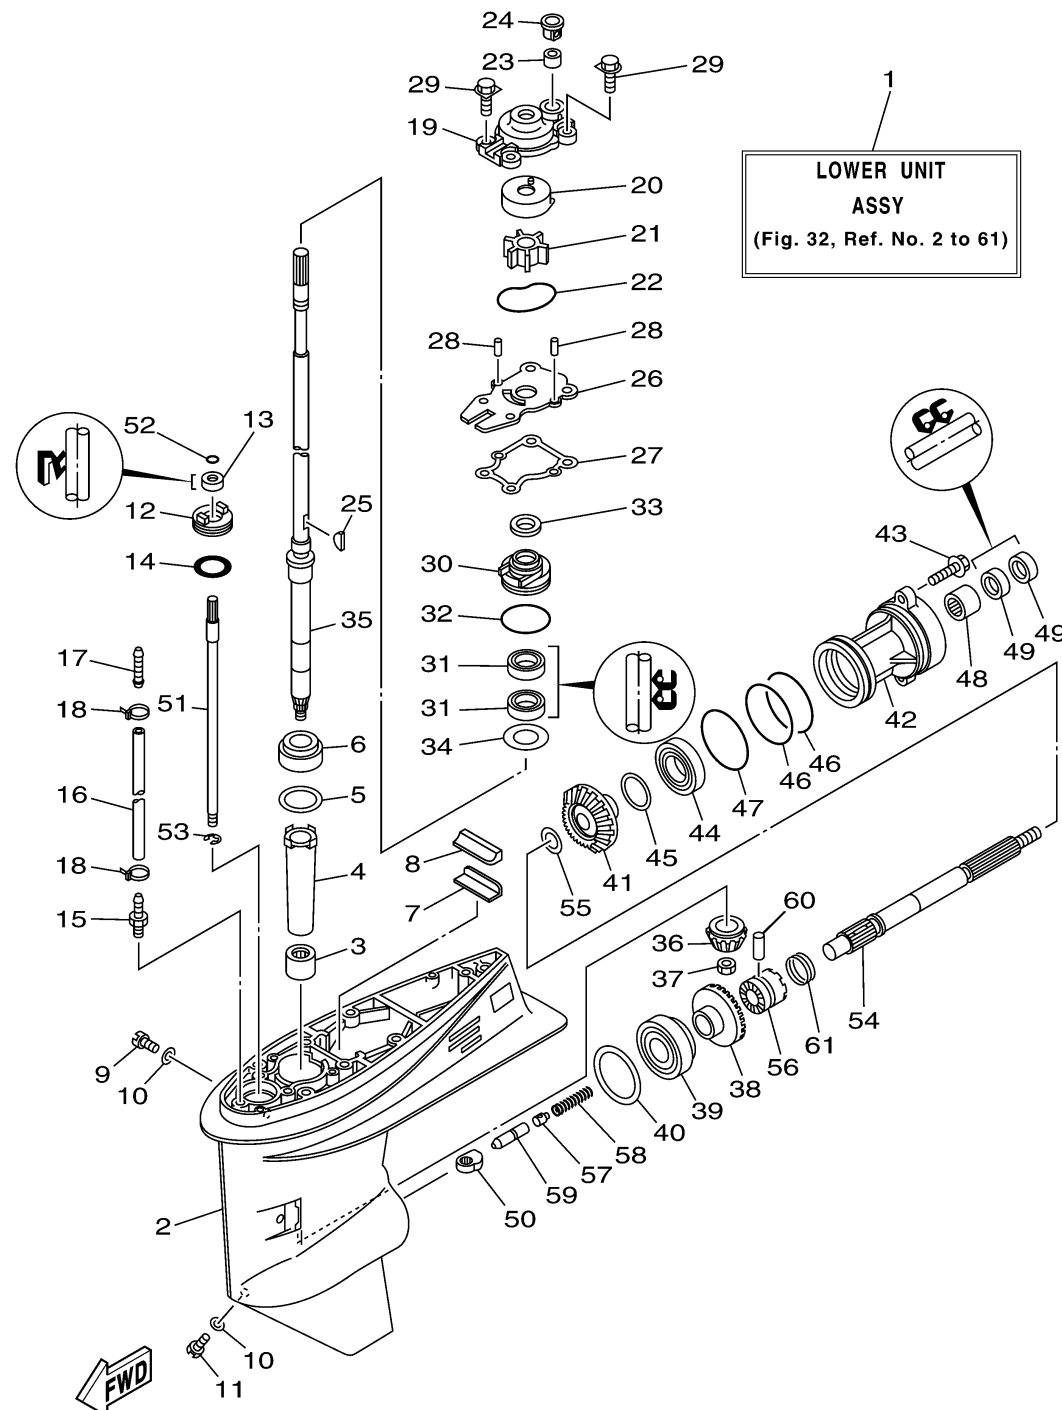

CONTINUED ON NEXT FRAME >

LOWER CASING DRIVE 1

6BG1110-H320

*: EXCEPT FOR JET DRIVE(F40JEA/ JEHA)

Ref No.	Part Number	Description	Qty	Remarks
14	93210-33MG4-00	.O-RING	1	
15	6E5-45378-00-00	NIPPLE, HOSE	1	
16	90445-07ME8-00	HOSE (L80)	1	
17	6E5-83558-10-00	END, NIPPLE	1	
18	90465-11M10-00	CLAMP	2	
19	66T-44311-00-00	HOUSING, WATER PUMP	1	
20	63D-44322-00-00	.INSERT, CARTRIDGE	1	
21	6H4-44352-02-00	.IMPELLER	1	
22	93210-59MG7-00	.O-RING	1	
23	663-44366-01-00	.DAMPER, WATER SEAL 2	1	
24	63D-44312-00-00	.COVER, WATER PUMP HOUSING	1	
25	90280-03M03-00	.KEY, WOODRUFF	1	
26	63D-44323-00-00	.OUTER PLATE, CARTRIDGE	1	
27	63D-44316-00-00	.GASKET, WATER PUMP	1	
28	93604-08062-00	PIN, DOWEL	2	
29	90119-08185-00	.BOLT, WITH WASHER	4	
30	6BG-44341-00-00	HOUSING, WATER PUMP	1	
31	93101-22M60-00	.OIL SEAL	2	
32	93210-48001-00	.O-RING	1	
33	66T-45344-02-00	COVER, OIL SEAL	1	

CONTINUED ON NEXT FRAME >

LOWER CASING DRIVE 1

6BG1110-H320

*: EXCEPT FOR JET DRIVE(F40JEA/ JEHA)

Ref No.	Part Number	Description	Qty	Remarks
34	90201-27M00-00	WASHER, PLATE	1	
35	67C-45501-00-00	DRIVE SHAFT COMP.	1	S(16.3")
35	67C-45501-10-00	DRIVE SHAFT COMP.	0	L(21.1")
36	66T-45551-00-00	PINION (13T)	1	
37	90170-12138-00	NUT	1	
38	66T-45560-01-00	GEAR 1 (26T)	1	
39	93332-00003-00	BEARING	1	
40	663-45567-01-00	SHIM (T:0.10MM)	1	UR
40	663-45567-10-00	SHIM (T:0.12MM)	1	UR
40	663-45567-20-00	SHIM (T:0.15MM)	1	UR
40	663-45567-30-00	SHIM (T:0.18MM)	1	UR
40	663-45567-40-00	SHIM (T:0.30MM)	1	UR
40	663-45567-50-00	SHIM (T:0.40MM)	1	UR
40	663-45567-60-00	SHIM (T:0.50MM)	1	UR
41	66T-45571-00-00	GEAR 2 (26T)	1	
42	63D-45361-02-8D	CAP, LOWER CASING	1	
43	90105-08M61-00	BOLT, FLANGE	2	
44	93306-001U1-00	BEARING	1	
45	63D-45577-00-00	SHIM (T:0.10MM)	1	UR
45	63D-45577-10-00	SHIM (T:0.12MM)	1	UR