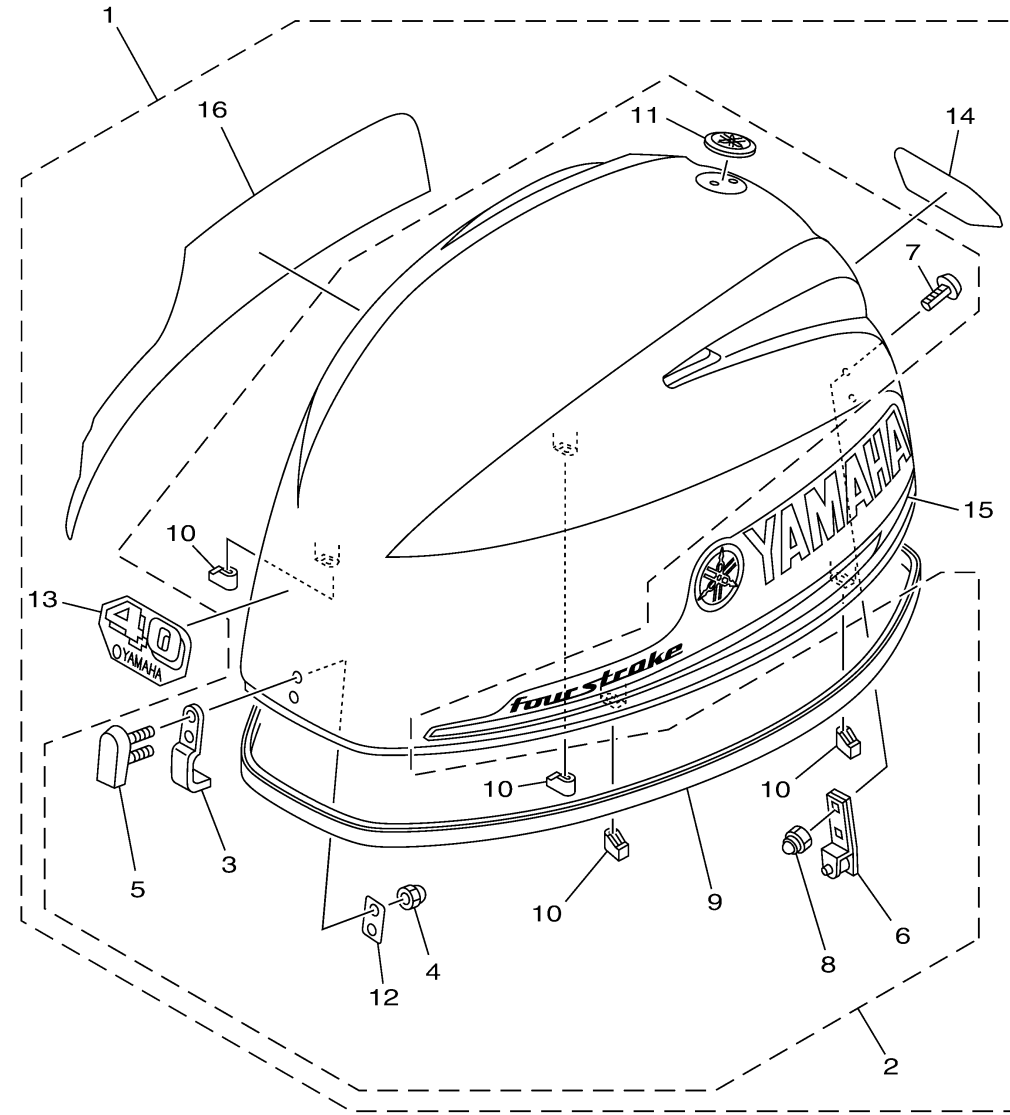

TOP COWLING

Ref No.	Part Number	Description	Qty	Remarks
1	6BG-42610-04-00	TOP COWLING ASSY	1	EXCEPT JET-DRIVE
1	6BG-42610-13-00	TOP COWLING ASSY	0	FOR JET-DRIVE
2	6BG-4261A-02-00	..TOP COWLING W/O GRAPHICS	1	
3	6BG-42651-00-00	...HOOK	1	
4	95380-05800-00	...NUT	2	
5	6BG-42851-00-00	...COVER, CLAMP	1	
6	6BG-42652-00-00	...HOOK	1	
7	90109-06047-00	...BOLT	2	
8	90185-06M05-00	...NUT, SELF-LOCKING	2	
9	6BG-42615-00-00	...SEAL	1	
10	6BG-42662-01-00	...DAMPER	4	
11	6AH-42697-10-00	...TUNING FORK MARK	1	
12	6BG-42649-00-00	...HOLDER, CLAMP BAND	1	
13	6BG-42677-00-00	..GRAPHIC, FRONT	1	EXCEPT JET-DRIVE
13	6BG-42677-10-00	..GRAPHIC, FRONT	0	FOR JET-DRIVE
14	6BG-42678-10-00	..GRAPHIC, REAR	0	FOR JET-DRIVE
14	6BG-42678-20-00	..GRAPHIC, REAR	1	EXCEPT JET-DRIVE
15	6BG-42675-00-00	..GRAPHIC, SIDE 1	1	
16	6BG-42676-00-00	..GRAPHIC, SIDE 2	1	