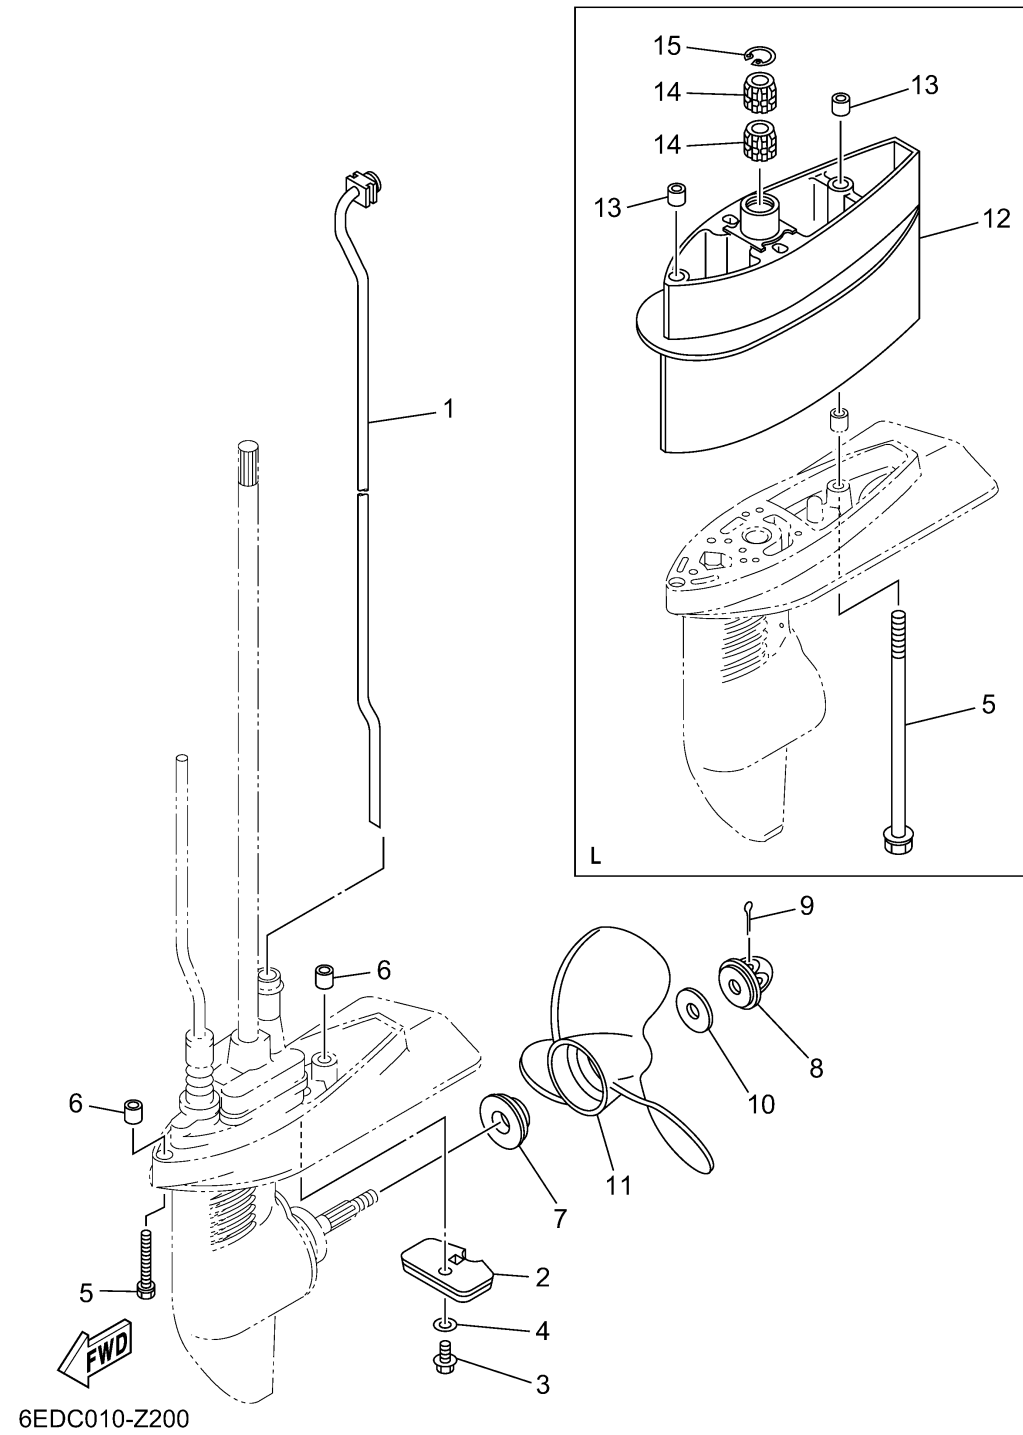

LOWER CASING DRIVE 2

Ref No.	Part Number	Description	Qty	Remarks
1	6EE-44360-00-00	WATER TUBE ASSY	1	S(17.2")
1	6EE-44360-10-00	WATER TUBE ASSY	0	L(22.2")
2	6L5-45251-03-00	ANODE	1	
3	95D95-06012-00	BOLT, FLANGE DEEP RECESS	1	
4	92990-06300-00	WASHER, INTERNAL TOOTH	1	
5	90119-06253-00	BOLT, WITH WASHER	2	S(17.2")
5	90119-06254-00	BOLT, WITH WASHER	0	L(22.2")
6	90387-06M14-00	COLLAR	2	
7	6L5-45987-01-00	SPACER 1	1	
8	6L5-45616-00-00	NUT, PROPELLER	1	
9	91490-25030-00	PIN. COTTER	1	
10	90201-08M54-00	WASHER, PLATE	1	
11	6E0-45954-00-00	PROPELLER (3X7-1/2"X9"-BA)	1	UR
11	6E0-45941-01-00	PROPELLER (3X7-1/2"X8"-BA)	1	UR
11	6E0-45943-01-00	PROPELLER (3X7-1/2"X7"-BA)	1	UR
11	6E0-45949-00-00	PROPELLER (3X7-1/4"X6-1/2"-BA)	1	UR
11	6E0-45952-00-00	PROPELLER (3X7-1/4"X8-1/4"-BA)	1	UR
12	6EE-45211-00-8D	EXTENSION	0	L(22.2")
13	90387-06M14-00	COLLAR	0	L(22.2")
14	6BX-45318-01-00	BUSHING, DRIVE SHAFT	0	L(22.2")

CONTINUED ON NEXT FRAME >

LOWER CASING DRIVE 2

Ref No.	Part Number	Description	Qty	Remarks
15	93420-22M03-00	CIRCLIP	0	L(22.2")