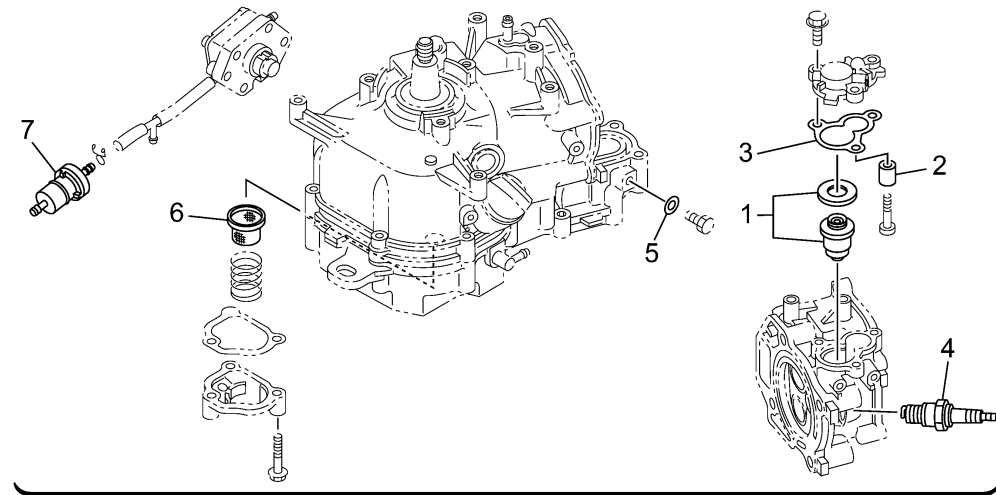

SCHEDULED SERVICE PARTS

Ref No.	Part Number	Description	Qty	Remarks
1	66M-12411-01-00	THERMOSTAT	1	
2	6G8-11325-00-00	ANODE	1	
3	67D-12414-A0-00	.GASKET, COVER	1	
4	CR6-HSB00-00-00	PLUG, SPARK (NGK CR6HSB)	1	
5	90430-08143-00	GASKET	1	
6	51Y-13411-00-00	STRAINER, OIL	1	
7	68T-24251-01-00	STRAINER 1	1	
8	90430-08003-00	.GASKET	3	
9	6L5-45251-03-00	ANODE	1	
10	6EE-W0078-03-00	WATER PUMP REPAIR KIT	1	