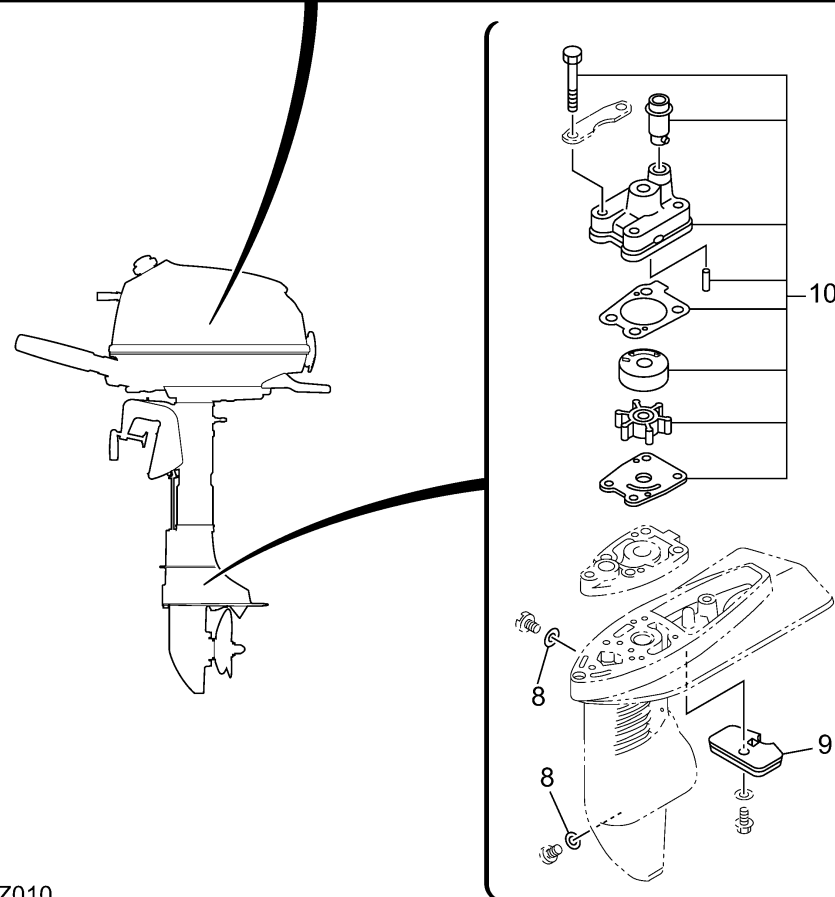

SCHEDULED SERVICE PARTS

Ref No.	Part Number	Description	Qty	Remarks
1	66M-12411-01-00	THERMOSTAT	1	
2	6G8-11325-00-00	ANODE	1	
3	67D-12414-A0-00	.GASKET, COVER	1	
4	CR6-HSB00-00-00	PLUG, SPARK (NGK CR6HSB)	1	
5	90430-08143-00	GASKET	1	
6	51Y-13411-00-00	STRAINER, OIL	1	
7	68T-24251-01-00	STRAINER 1	1	
8	90430-08003-00	.GASKET	3	
9	6L5-45251-03-00	ANODE	1	
10	6EE-W0078-03-00	WATER PUMP REPAIR KIT	1	