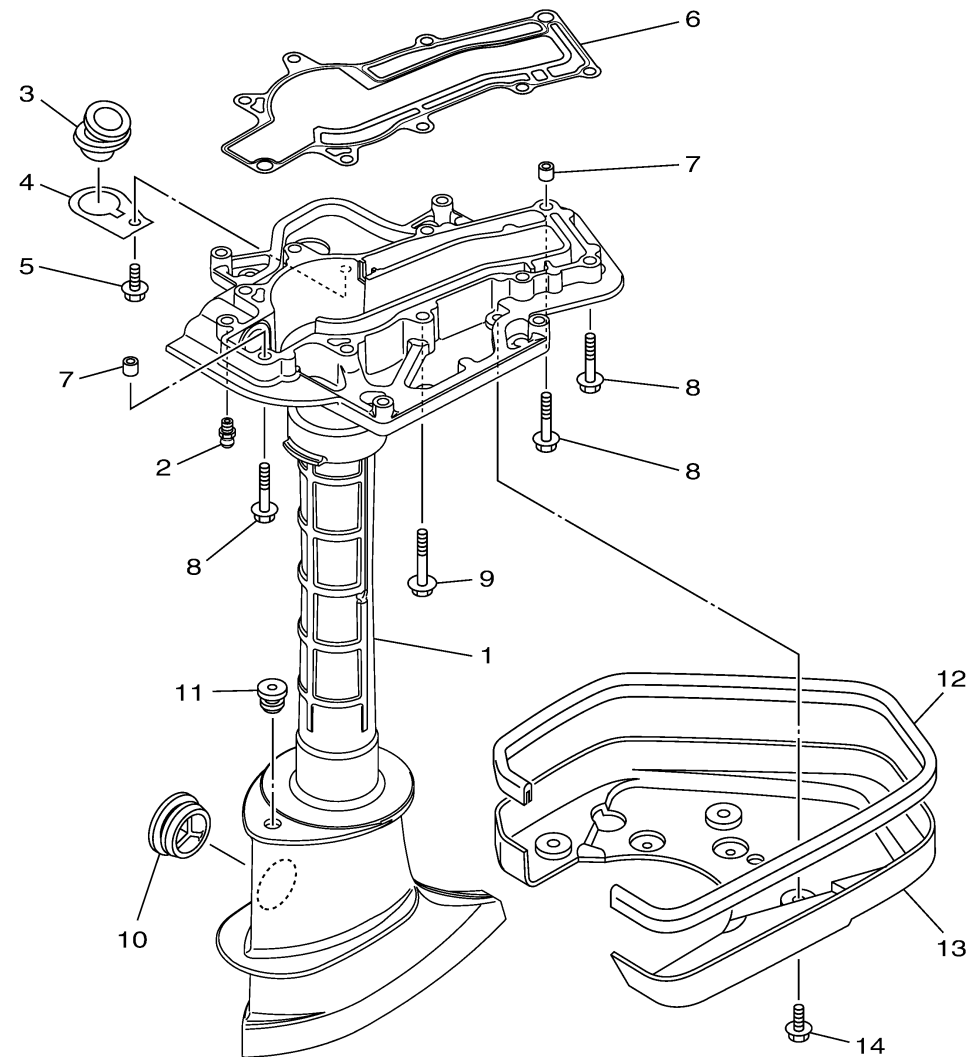

# UPPER CASING

Ref No.	Part Number	Description	Qty	Remarks
1	6EE-45111-00-8D	CASING, UPPER	1	
2	93700-06004-00	NIPPLE, GREASE	1	
3	6BX-15316-00-00	DAMPER 1	1	
4	6EE-45181-00-00	PLATE	1	
5	97E95-06514-00	BOLT, HEXAGON W/W DEEP RECESS	1	
6	6EE-45113-00-00	.GASKET, UPPER CASING	1	
7	90387-06M14-00	COLLAR	2	
8	97E75-06540-00	BOLT, HEXAGON W/W DEEP RECESS	5	
9	97E75-06550-00	BOLT, HEXAGON W/W DEEP RECESS	4	
10	647-45151-02-00	COVER, UPPER CASING	2	
11	90480-10M13-00	GROMMET	1	
12	6EE-42716-00-00	RUBBER SEAL 1	1	
13	6EE-42723-00-00	COVER, BOTTOM	1	
14	97E95-06516-00	BOLT, HEXAGON W/W DEEP RECESS	4	

  
6ED6010-T180