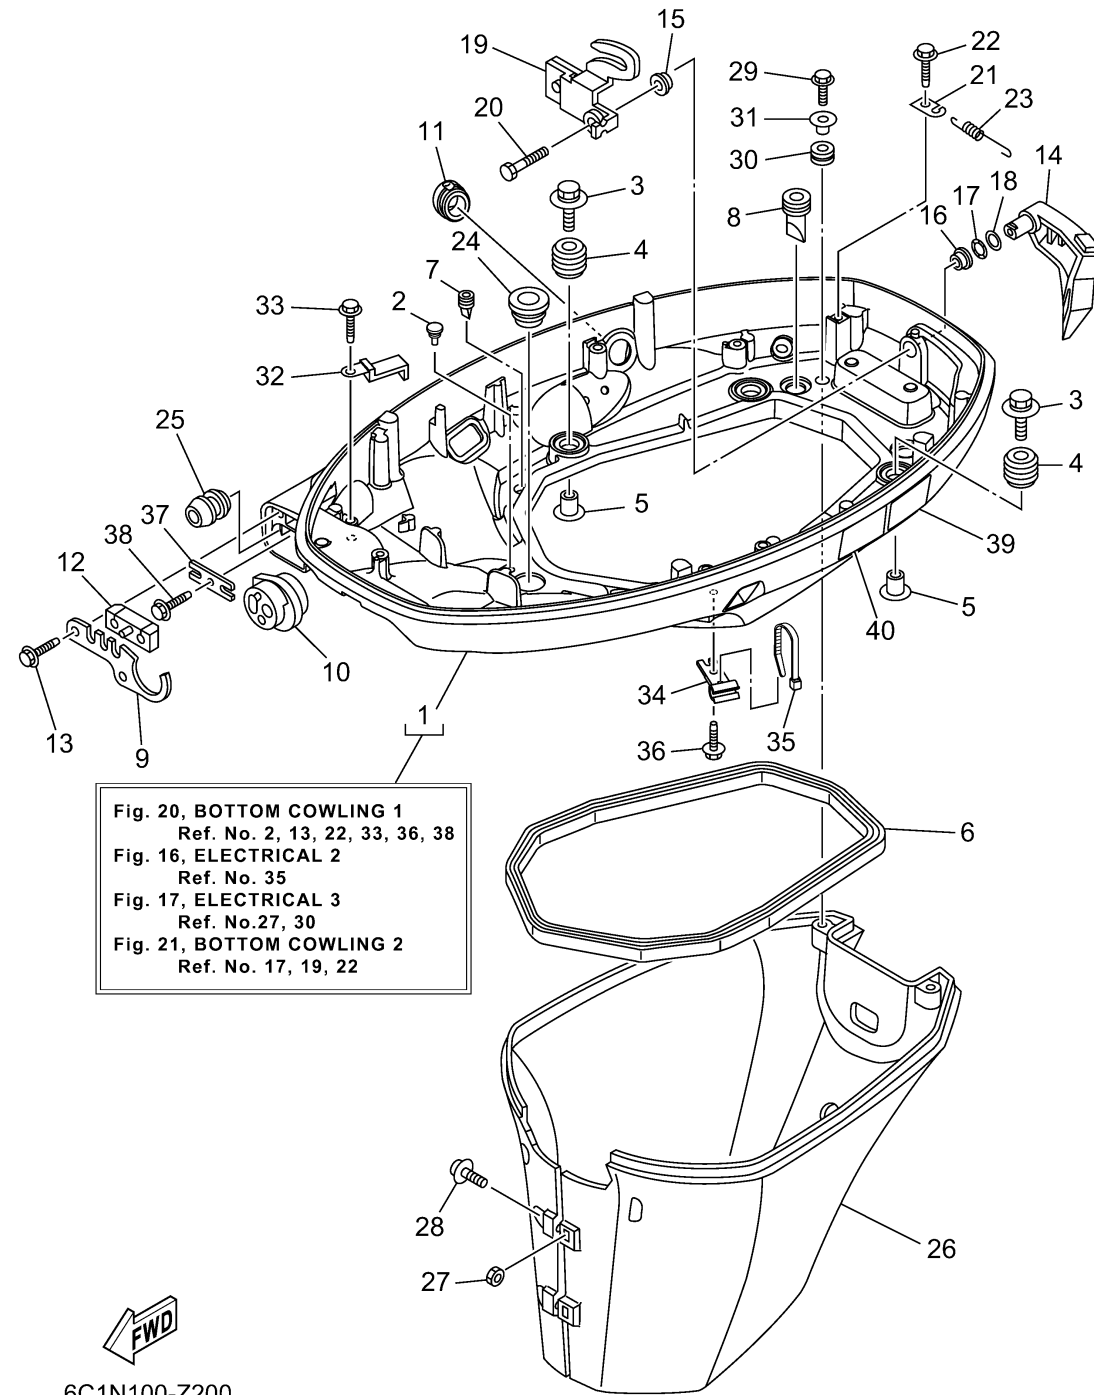

BOTTOM COWLING 1

Ref No.	Part Number	Description	Qty	Remarks
1	6CJ-42710-03-8D	BOTTOM COWLING ASSY	1	GRAY
1	6CJ-42710-03-CE	BOTTOM COWLING ASSY	0	WHITE
1	6CJ-42710-03-CH	BOTTOM COWLING ASSY	0	MATTE BROWN
2	6H4-42748-01-00	GROMMET	3	
3	90119-06291-00	BOLT, WITH WASHER	4	
4	6BG-42748-01-00	GROMMET	4	
5	90387-06M69-00	COLLAR	4	
6	62Y-42716-01-00	RUBBER SEAL 1	1	
7	65W-42717-00-00	RUBBER, SEAL 2	2	
8	61A-42717-00-00	RUBBER, SEAL 2	2	
9	6BG-42761-00-00	STOPPER	1	
10	6CJ-42725-01-00	GROMMET	1	
11	6CJ-42726-10-00	GROMMET	1	
12	6BG-42727-01-00	GROMMET	1	
13	90109-06316-00	BOLT	2	
14	6BG-42815-00-CE	LEVER, CLAMP 1	0	WHITE
14	6BG-42815-00-8D	LEVER, CLAMP 1	1	GRAY
14	6BG-42815-00-CH	LEVER, CLAMP 1	0	MATTE BROWN
15	90386-12M37-00	BUSH	1	
16	90386-12MA2-00	BUSH	1	

CONTINUED ON NEXT FRAME >

BOTTOM COWLING 1

Ref No.	Part Number	Description	Qty	Remarks
17	90206-12052-00	WASHER, WAVE	1	
18	90201-12M07-00	WASHER, PLATE	1	
19	6BG-42816-00-00	LEVER, CLAMP 2	1	
20	97D95-06014-00	BOLT, HEXAGON DEEP RECESS	1	
21	66T-43144-00-00	HOOK, SPRING	1	
22	90109-06316-00	BOLT	1	
23	90506-18023-00	SPRING, TENSION	1	
24	68U-42727-01-00	GROMMET	1	
25	6BG-24329-01-00	SEAL	1	
26	6BG-42741-10-CE	APRON, 1	0	WHITE
26	6BG-42741-10-8D	APRON, 1	1	GRAY
26	6BG-42741-10-CH	APRON, 1	0	MATTE BROWN
27	95380-06600-00	.NUT, HEXAGON	2	
28	97980-06325-00	SCREW, WITH WASHER	2	
29	90109-06M80-00	.BOLT	2	
30	90480-13M24-00	GROMMET	2	
31	90387-06M43-00	COLLAR	2	
32	90462-20005-00	CLAMP	1	
33	90109-06316-00	BOLT	1	
34	90464-09M49-00	CLAMP	1	

CONTINUED ON NEXT FRAME >

BOTTOM COWLING 1

Ref No.	Part Number	Description	Qty	Remarks
35	90465-11M10-00	CLAMP	1	
36	90109-06316-00	BOLT	1	
37	6BG-48538-00-00	CLAMP, CABLE 1	1	
38	90109-06316-00	BOLT	1	
39	6EE-42794-41-00	LABEL, WARNING (GENERAL)	1	
40	6EE-42794-51-00	LABEL, WARNING (GENERAL)	1	