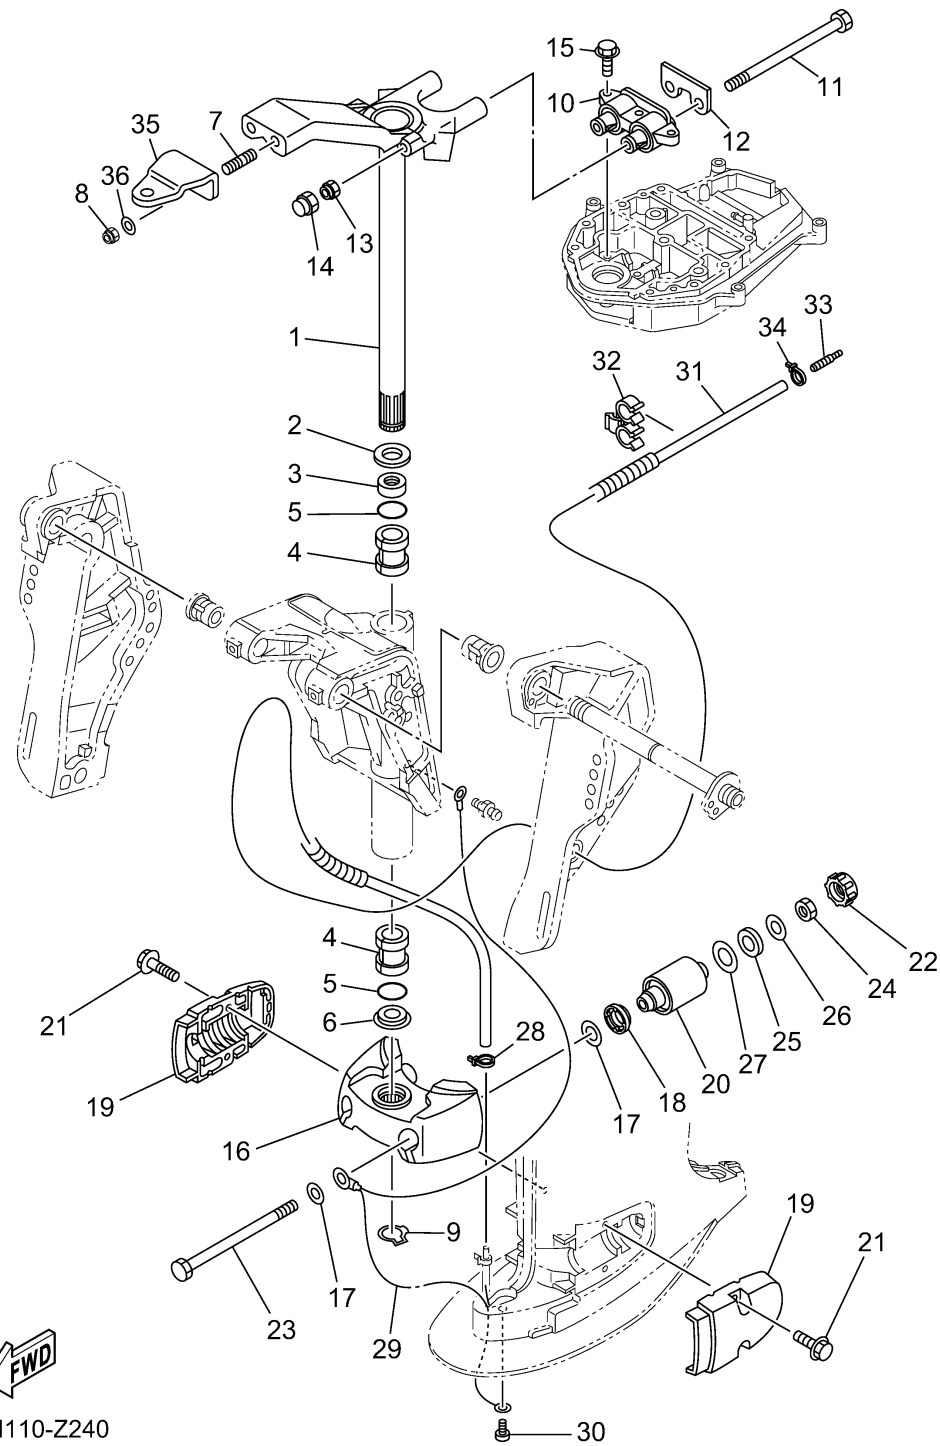

BRACKET 2

6C1N110-Z240

Ref No.	Part Number	Description	Qty	Remarks
1	69W-42510-01-8D	STEERING BRACKET ASSY	1	GRAY
1	69W-42510-01-CE	STEERING BRACKET ASSY	0	WHITE
1	69W-42510-01-CH	STEERING BRACKET ASSY	0	MATTE BROWN
2	90201-30M00-00	WASHER, PLATE	1	
3	90386-30M78-00	BUSH	1	
4	90386-30M77-00	BUSH	2	
5	93210-29M94-00	O-RING	2	
6	90386-30M60-00	BUSH	1	
7	90116-10063-00	BOLT, STUD	2	
8	90185-10027-00	NUT, SELF-LOCKING	2	
9	93410-28M06-00	CIRCLIP	1	
10	69W-44514-00-00	MOUNT DAMPER, UPPER SIDE	1	L(20.7")
11	90109-08229-00	BOLT	2	
12	69W-44526-01-00	PLATE	1	
13	90185-08018-00	NUT, SELF-LOCKING	2	
14	6C5-44194-00-00	CAP	2	
15	97E75-08530-00	BOLT, HEXAGON W/W DEEP RECESS	3	
16	6C5-44551-00-CH	HOUSING, LOWER MOUNT RUBBER 1	0	MATTE BROWN
16	6C5-44551-00-CE	HOUSING, LOWER MOUNT RUBBER 1	0	WHITE
16	6C5-44551-00-8D	HOUSING, LOWER MOUNT RUBBER 1	1	GRAY

CONTINUED ON NEXT FRAME >

BRACKET 2

6C1N110-Z240

Ref No.	Part Number	Description	Qty	Remarks
17	90201-12M16-00	WASHER, PLATE	4	
18	6C5-43885-01-00	GROMMET	2	
19	6C5-44552-00-CE	HOUSING, LOWER MOUNT RUBBER 2	0	WHITE
19	6C5-44552-00-CH	HOUSING, LOWER MOUNT RUBBER 2	0	MATTE BROWN
19	6C5-44552-00-8D	HOUSING, LOWER MOUNT RUBBER 2	2	GRAY
20	69W-44555-00-00	MOUNT DAMPER, LOWER SIDE	2	
21	90119-08094-00	BOLT, WITH WASHER	4	
22	6C5-44575-00-00	DAMPER, LOWER MOUNT RUBBER	2	
23	90109-12MA3-00	BOLT	2	
24	95380-12700-00	NUT	2	
25	90202-21100-00	WASHER, PLATE	2	
26	90201-13M19-00	WASHER, PLATE	2	
27	90201-22M05-00	WASHER, PLATE	2	
28	90465-11M10-00	CLAMP	1	
29	67C-82127-10-00	WIRE, LEAD 2	1	
30	97885-06008-00	SCREW, PAN HEAD	1	
31	6CJ-44385-00-00	HOSE, WATER 1	1	
32	90464-10006-00	CLAMP	1	
33	6E5-83558-00-00	END, NIPPLE	1	
34	90465-11M10-00	CLAMP	1	

CONTINUED ON NEXT FRAME >

BRACKET 2

Ref No.	Part Number	Description	Qty	Remarks
35	65W-48511-01-00	HOOK, STEERING	1	
36	90201-10049-00	WASHER, PLATE	2	