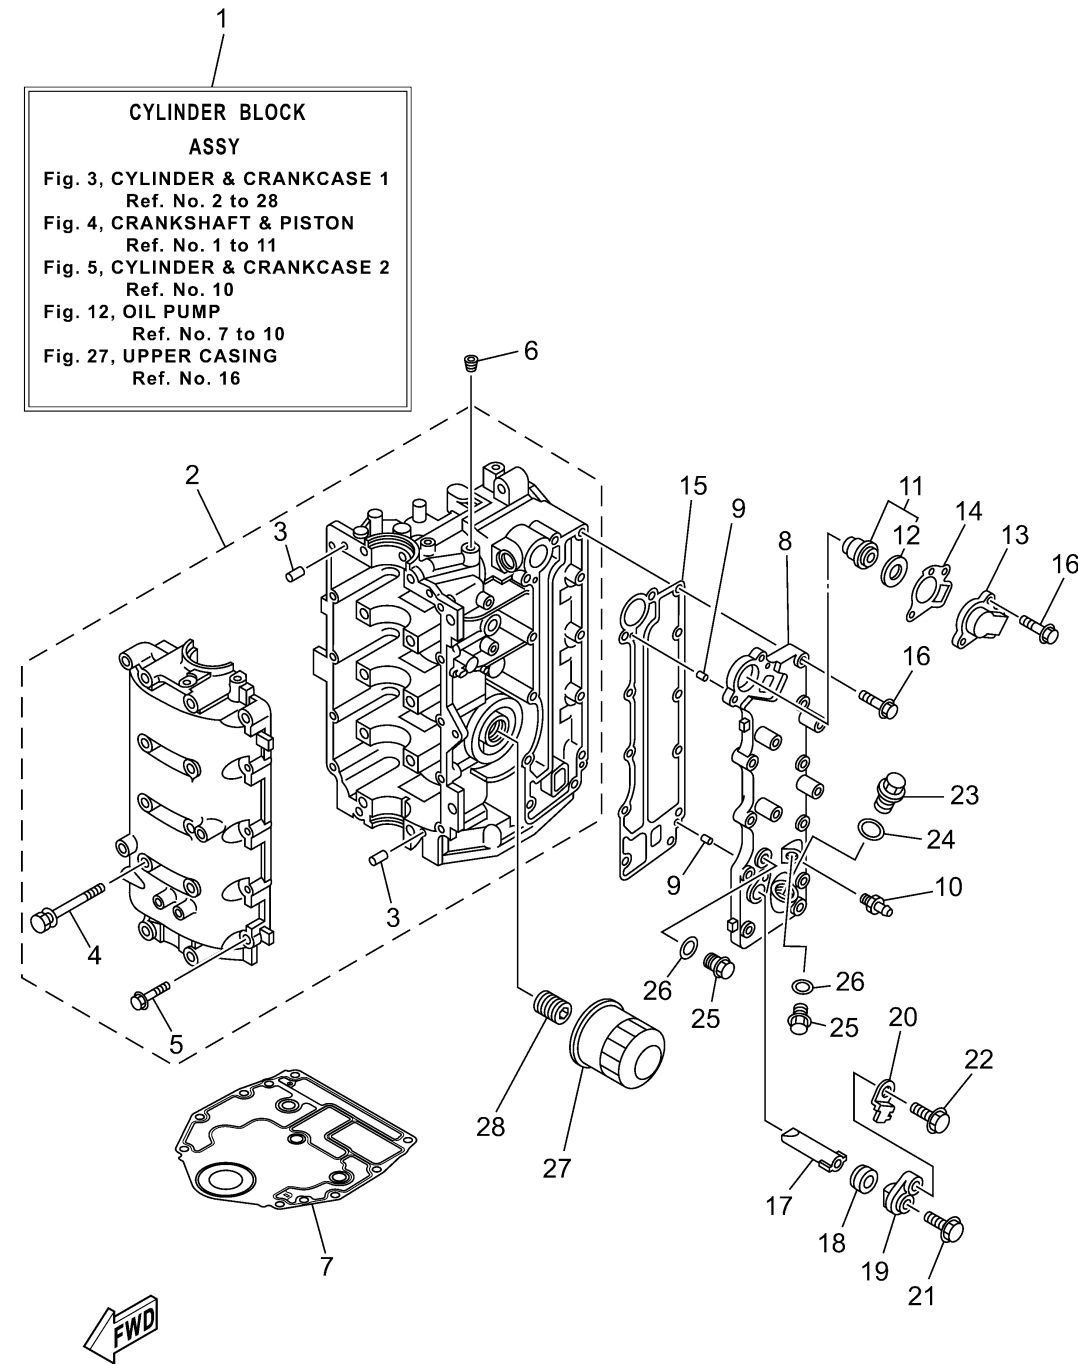

# CYLINDER CRANKCASE 1

Ref No.	Part Number	Description	Qty	Remarks
1	6C5-W009B-07-9S	CYLINDER BLOCK ASSY	1	
2	6C5-15100-12-00	CRANKCASE ASSY	1	
3	93606-12019-00	. PIN, DOWEL	4	
4	90119-08154-00	. .BOLT, WITH WASHER	10	
5	97513-06535-00	. .BOLT, WITH WASHER	10	
6	90344-51003-00	PLUG, TAPER SCREW	1	
7	6BG-11351-02-00	.GASKET, CYLINDER	1	
8	6C5-41113-11-9S	OUTER COVER, EXHAUST	1	
9	93604-10M03-00	PIN, DOWEL	2	
10	62Y-12481-10-00	PIPE 1	1	
11	6G8-12411-03-00	THERMOSTAT	1	
12	688-12412-00-00	. .SEAL, THERMOSTAT	1	
13	6C5-12413-00-9S	COVER, THERMOSTAT	1	
14	62Y-12414-01-00	.GASKET, COVER	1	
15	6C5-41114-10-00	.GASKET, EXHAUST OUTER COVER	1	
16	90119-06MA5-00	BOLT, WITH WASHER	12	
17	62Y-11325-00-00	ANODE	1	
18	66M-11328-01-00	GROMMET, ANODE	1	
19	66M-11327-00-94	COVER, ANODE	1	
20	66M-12535-00-00	PLATE	1	

# CYLINDER CRANKCASE 1

Ref No.	Part Number	Description	Qty	Remarks
21	97595-05512-00	BOLT, WITH WASHER	1	
22	97E95-06520-00	BOLT, HEXAGON W/W DEEP RECESS	1	
23	90340-18M09-00	PLUG, STRAIGHT SCREW	1	
24	90201-186F1-00	.WASHER, PLATE	1	
25	90340-14M06-00	PLUG, STRAIGHT SCREW	2	
26	90430-14115-00	.GASKET	2	
27	5GH-13440-90-00	ELEMENT ASSY, OIL CLEANER	1	
28	6C5-12858-A0-00	BOLT, UNION	1	