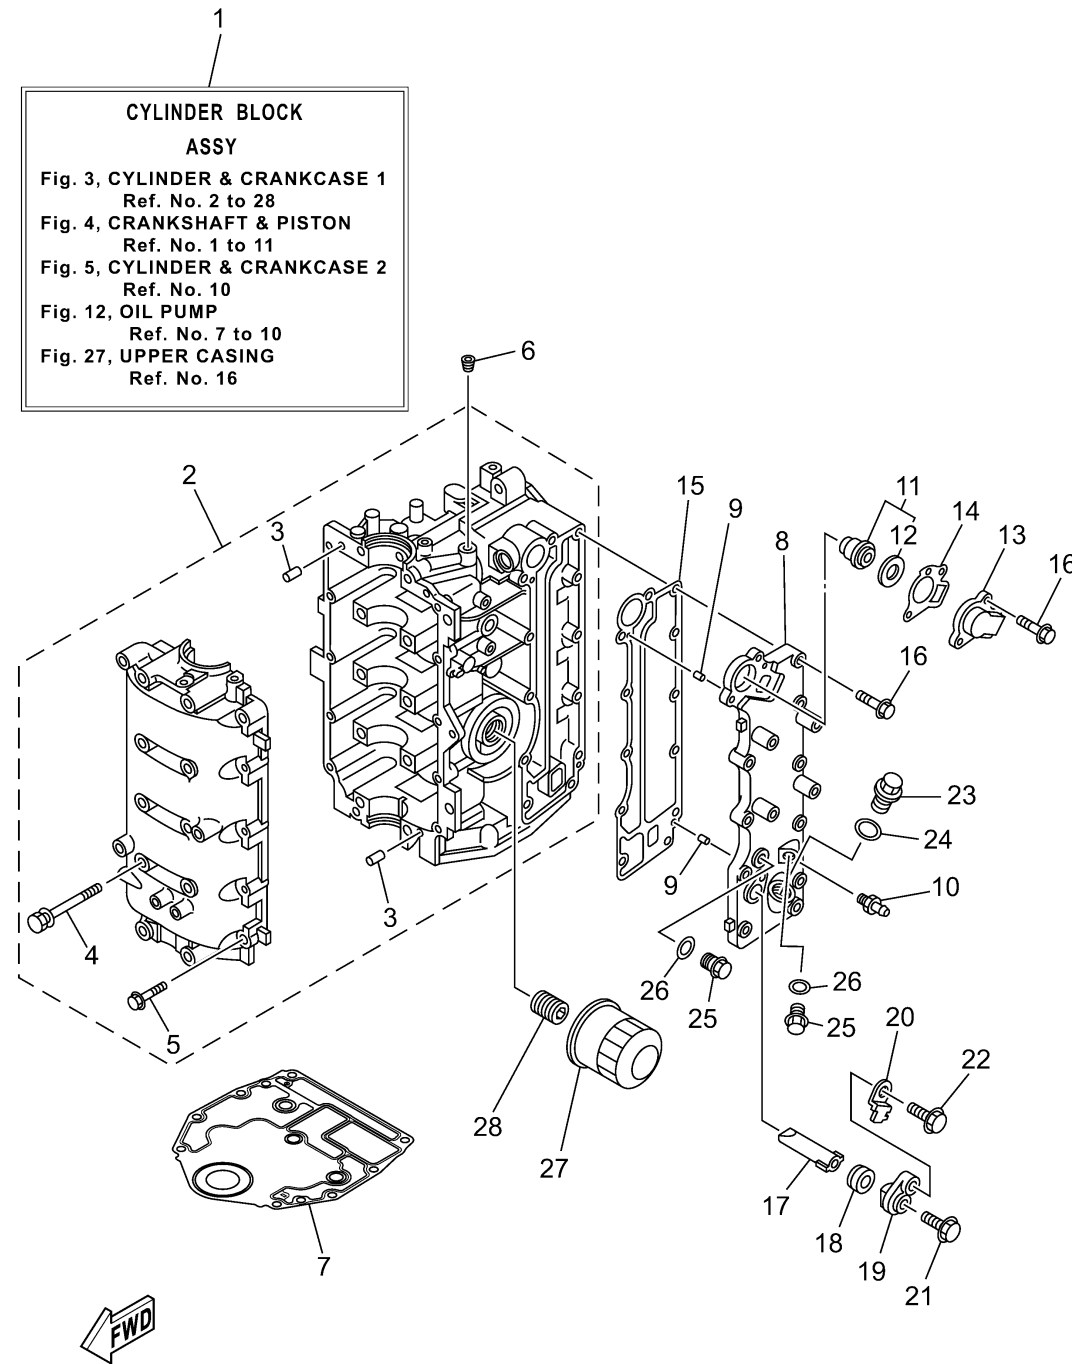

# CYLINDER CRANKCASE 1

Ref No.	Part Number	Description	Qty	Remarks
1	6C5-W009B-07-9S	CYLINDER BLOCK ASSY	1	
2	6C5-15100-12-00	CRANKCASE ASSY	1	
3	93606-12019-00	. PIN, DOWEL	4	
4	90119-08154-00	. .BOLT, WITH WASHER	10	
5	97513-06535-00	. .BOLT, WITH WASHER	10	
6	90344-51003-00	PLUG, TAPER SCREW	1	
7	6BG-11351-02-00	.GASKET, CYLINDER	1	
8	6C5-41113-11-9S	OUTER COVER, EXHAUST	1	
9	93604-10M03-00	PIN, DOWEL	2	
10	62Y-12481-10-00	PIPE 1	1	
11	6G8-12411-03-00	THERMOSTAT	1	
12	688-12412-00-00	. .SEAL, THERMOSTAT	1	
13	6C5-12413-00-9S	COVER, THERMOSTAT	1	
14	62Y-12414-01-00	.GASKET, COVER	1	
15	6C5-41114-10-00	.GASKET, EXHAUST OUTER COVER	1	
16	90119-06MA5-00	BOLT, WITH WASHER	12	
17	62Y-11325-00-00	ANODE	1	
18	66M-11328-01-00	GROMMET, ANODE	1	
19	66M-11327-00-94	COVER, ANODE	1	
20	66M-12535-00-00	PLATE	1	

# CYLINDER CRANKCASE 1

Ref No.	Part Number	Description	Qty	Remarks
21	97595-05512-00	BOLT, WITH WASHER	1	
22	97E95-06520-00	BOLT, HEXAGON W/W DEEP RECESS	1	
23	90340-18M09-00	PLUG, STRAIGHT SCREW	1	
24	90201-186F1-00	.WASHER, PLATE	1	
25	90340-14M06-00	PLUG, STRAIGHT SCREW	2	
26	90430-14115-00	.GASKET	2	
27	5GH-13440-90-00	ELEMENT ASSY, OIL CLEANER	1	
28	6C5-12858-A0-00	BOLT, UNION	1	