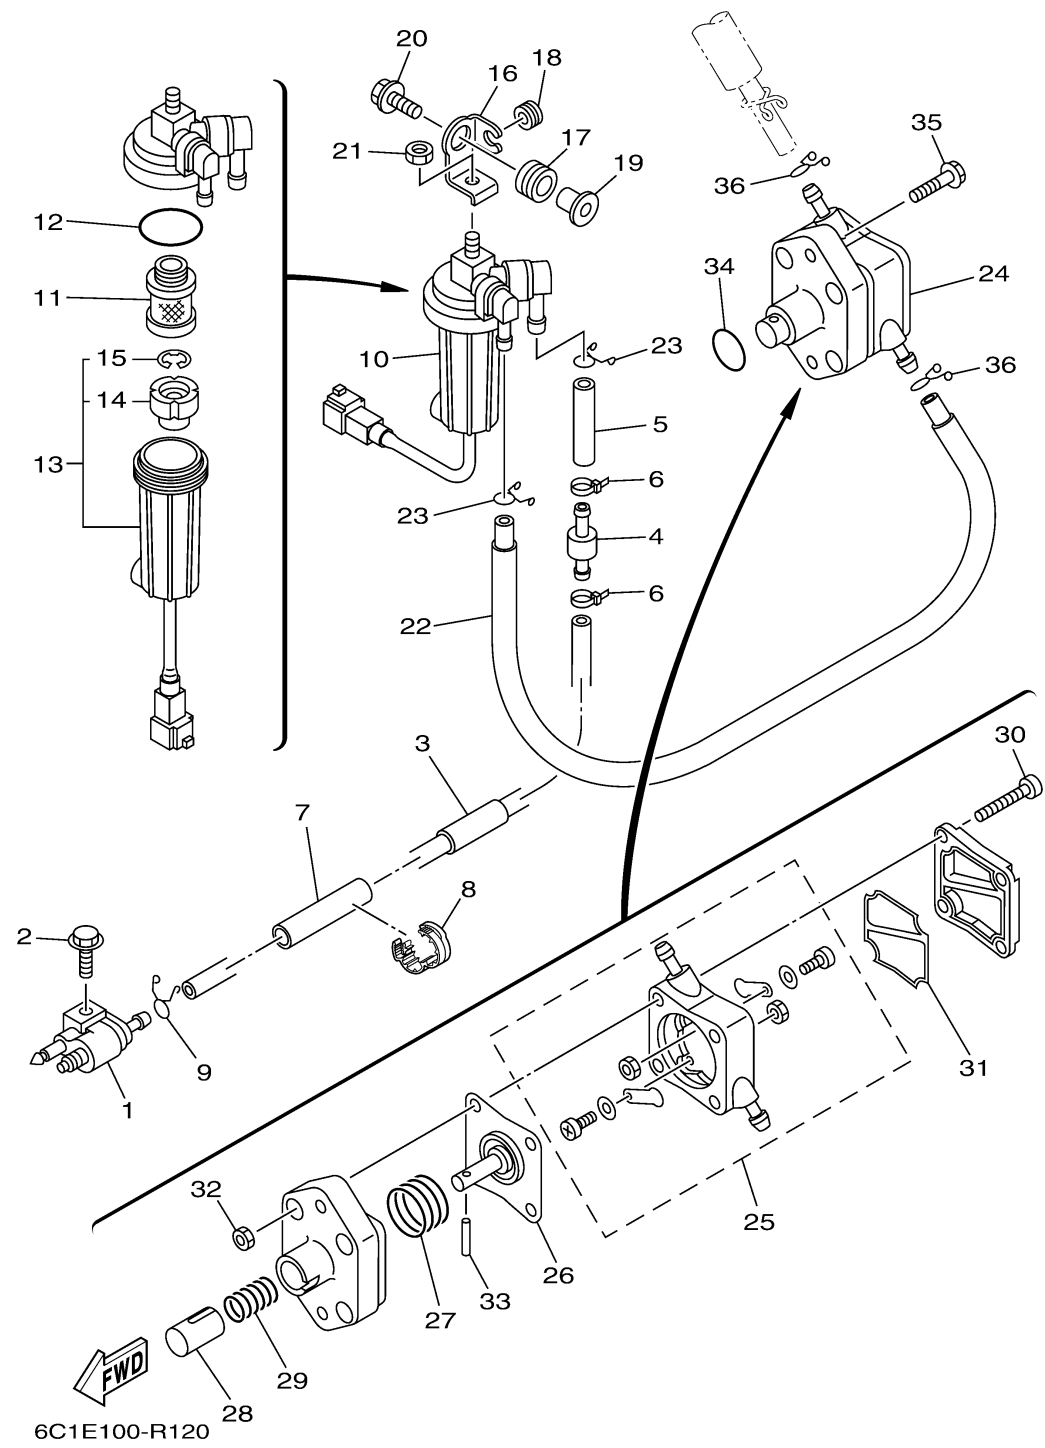

FUEL

Ref No.	Part Number	Description	Qty	Remarks
1	6G1-24304-11-00	FUEL PIPE JOINT COMP. 1	1	
2	97E95-06525-00	BOLT, HEXAGON W/W DEEP RECESS	1	
3	6C5-24313-20-00	PIPE 3	1	
4	67F-24377-00-00	PIPE, JOINT 2	1	
5	90445-13020-00	HOSE (L40)	1	
6	90465-11M10-00	CLAMP	2	
7	90446-13M11-00	HOSE (L65)	1	
8	90464-13227-00	CLAMP	1	
9	90467-09M17-00	CLIP	1	
10	6D8-24560-02-00	FILTER ASSY	1	
11	6D8-24563-00-00	. .ELEMENT, FILTER	1	
12	6D8-24564-00-00	. .GASKET	1	
13	6D8-WS24B-01-00	. .CUP, FILTER (WITH TAG)	1	
14	6D8-24469-00-00	. . .FLOAT, WATER LEVEL	1	
15	6D8-24519-00-00	. . .CLIP	1	
16	6C5-24566-11-00	BRACKET, FILTER	1	
17	90480-16013-00	GROMMET	1	
18	90480-10M58-00	GROMMET	1	
19	90387-08095-00	COLLAR	1	
20	90119-08148-00	BOLT, WITH WASHER	1	

CONTINUED ON NEXT FRAME >

FUEL

Ref No.	Part Number	Description	Qty	Remarks
21	95380-08600-00	NUT	1	
22	6C5-24311-00-00	PIPE, FUEL 1	1	
23	90467-10M04-00	CLIP	2	
24	6C5-24410-01-00	FUEL PUMP ASSY	1	
25	6C5-24415-00-00	. .BODY 4	1	
26	62Y-24411-03-00	. .DIAPHRAGM	1	
27	62Y-24423-00-00	. .SPRING, DIAPHRAGM	1	
28	62Y-13131-00-00	. .PLUNGER	1	
29	62Y-24454-00-00	. .SPRING	1	
30	62Y-24444-01-00	. .SCREW	4	
31	6C5-24471-01-00	. .DIAPHRAGM	1	
32	95380-05600-00	. NUT	4	
33	62Y-24374-01-00	. .PIN	1	
34	93210-24M79-00	.O-RING	1	
35	97E95-06530-00	BOLT, HEXAGON W/W DEEP RECESS	2	
36	90467-10M04-00	CLIP	2	