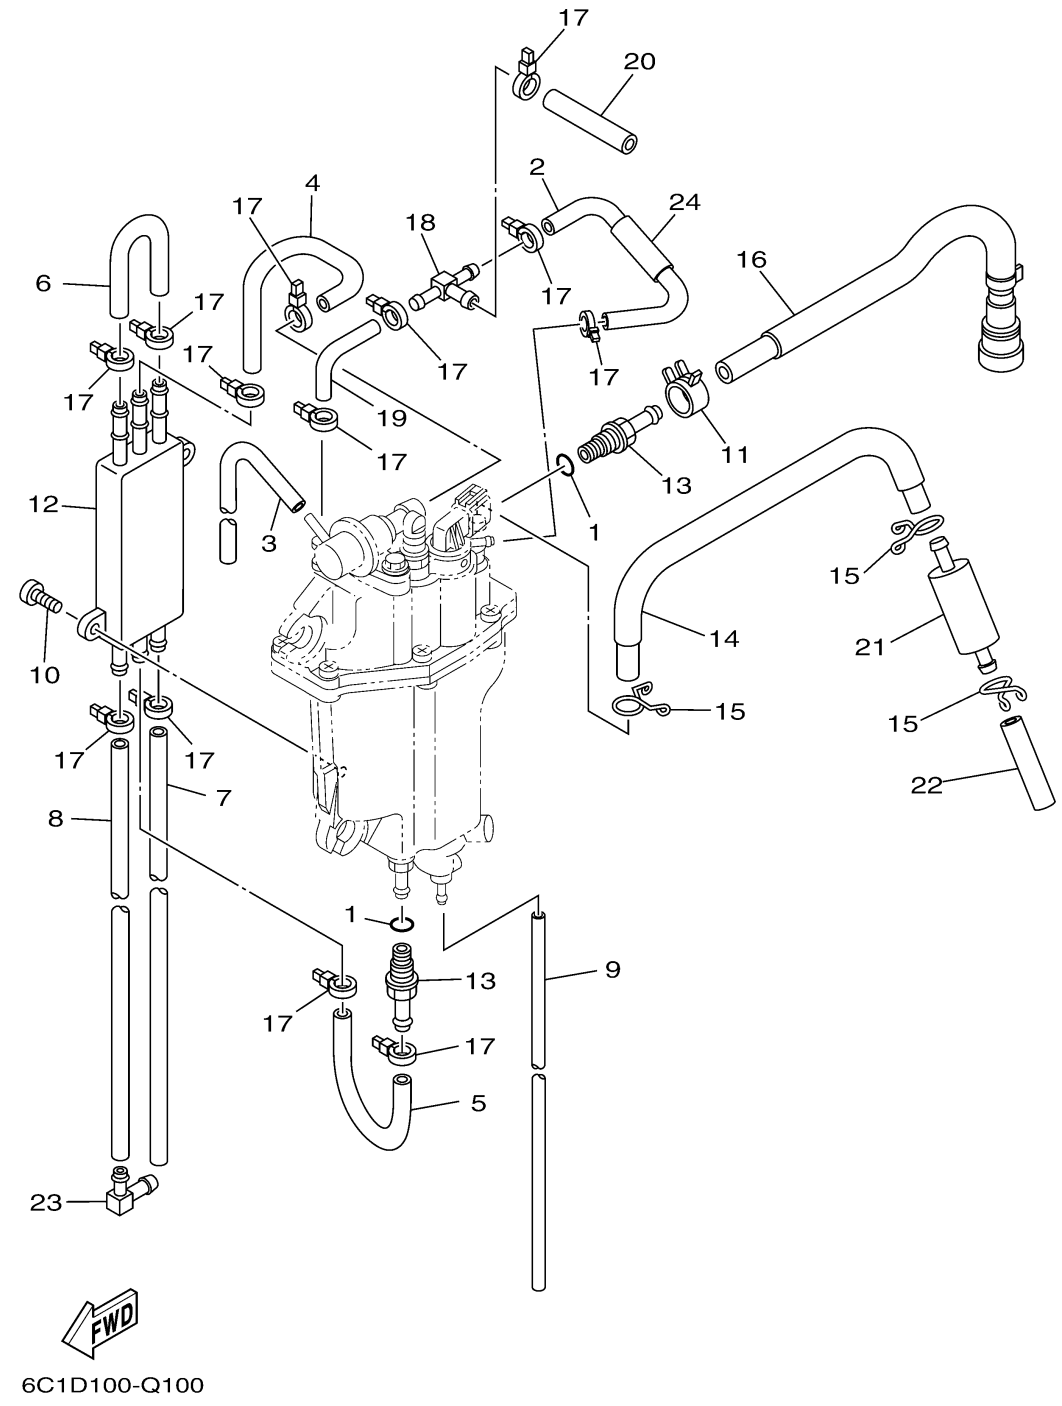

FUEL INJECTION PUMP 2

Ref No.	Part Number	Description	Qty	Remarks
1	6C5-13739-00-00	O-RING	2	
2	6C5-13546-00-00	HOSE 2	1	
3	6C5-13542-00-00	HOSE, VACUUM SENSING 1	1	
4	6C5-24321-20-00	PIPE 10	1	
5	6C5-24322-20-00	PIPE 11	1	
6	6BG-24323-00-00	PIPE 12	1	
7	6CJ-24324-00-00	PIPE 13	1	
8	6CJ-24325-00-00	PIPE 14	1	
9	6BG-14149-00-00	PIPE	1	
10	6C5-24444-00-00	SCREW	2	
11	6C5-13577-00-00	CLIP	1	
12	6C5-21841-01-00	COOLER	1	
13	6C5-14251-00-00	NIPPLE	2	
14	6C5-14148-20-00	PIPE	1	
15	6C5-24387-00-00	CLIP	3	
16	6C5-13974-00-00	PIPE, FUEL 4	1	
17	90465-11M10-00	CLAMP	13	
18	6C5-24379-00-00	PIPE, JOINT 4	1	
19	6C5-13545-00-00	HOSE 1	1	
20	6C5-13547-00-00	HOSE 3	1	

CONTINUED ON NEXT FRAME >

FUEL INJECTION PUMP 2

Ref No.	Part Number	Description	Qty	Remarks
21	6C5-24251-01-00	STRAINER 1	1	
22	6C5-2451B-20-00	HOSE, FUEL INLET	1	
23	6C5-1410F-00-00	NIPPLE, 1	1	
24	6C5-13548-00-00	HOSE, AIR 4	1	