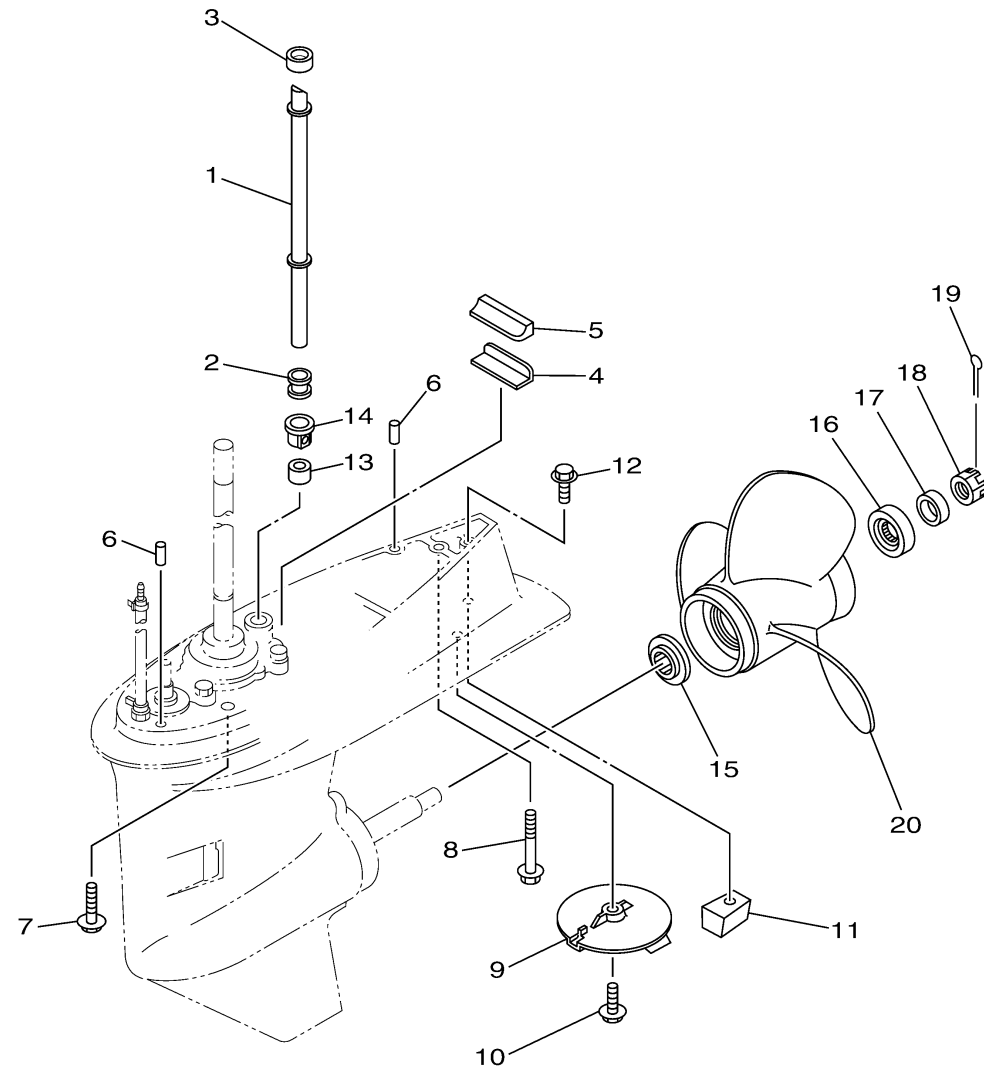

# LOWER CASING DRIVE 2

**FWD**  
6C1E100-R320

Ref No.	Part Number	Description	Qty	Remarks
1	6C5-44361-00-00	TUBE, WATER 1	1	L(20.7")
2	663-44367-01-00	DAMPER, WATER SEAL 3	1	
3	663-44366-01-00	.DAMPER, WATER SEAL 2	1	
4	663-45376-00-00	GUIDE, SEAL DAMPER	1	
5	63D-45375-00-00	DAMPER, SEAL	1	
6	93606-12019-00	PIN, DOWEL	2	
7	90119-10068-00	BOLT, WITH WASHER	4	L(20.7")
8	90119-08195-00	BOLT, WITH WASHER	1	L(20.7")
9	67C-45371-00-00	TAB-TRIM	1	
10	97E95-08525-00	BOLT, HEXAGON W/W DEEP RECESS	1	
11	67C-45251-00-00	ANODE	1	
12	97E95-08535-00	BOLT, HEXAGON W/W DEEP RECESS	1	
13	663-44366-01-00	.DAMPER, WATER SEAL 2	1	
14	63D-44312-00-00	.COVER, WATER PUMP HOUSING	1	
15	663-45987-02-00	SPACER 1	1	
16	66T-45997-00-00	SPACER 2	1	
17	90389-22M01-00	BUSH	1	
18	90171-16011-00	NUT, CASTLE	1	
19	91490-30025-00	PIN. COTTER	1	
20	63D-45941-00-00	PROPELLER (3X12-1/4"X8"-G)	1	UR