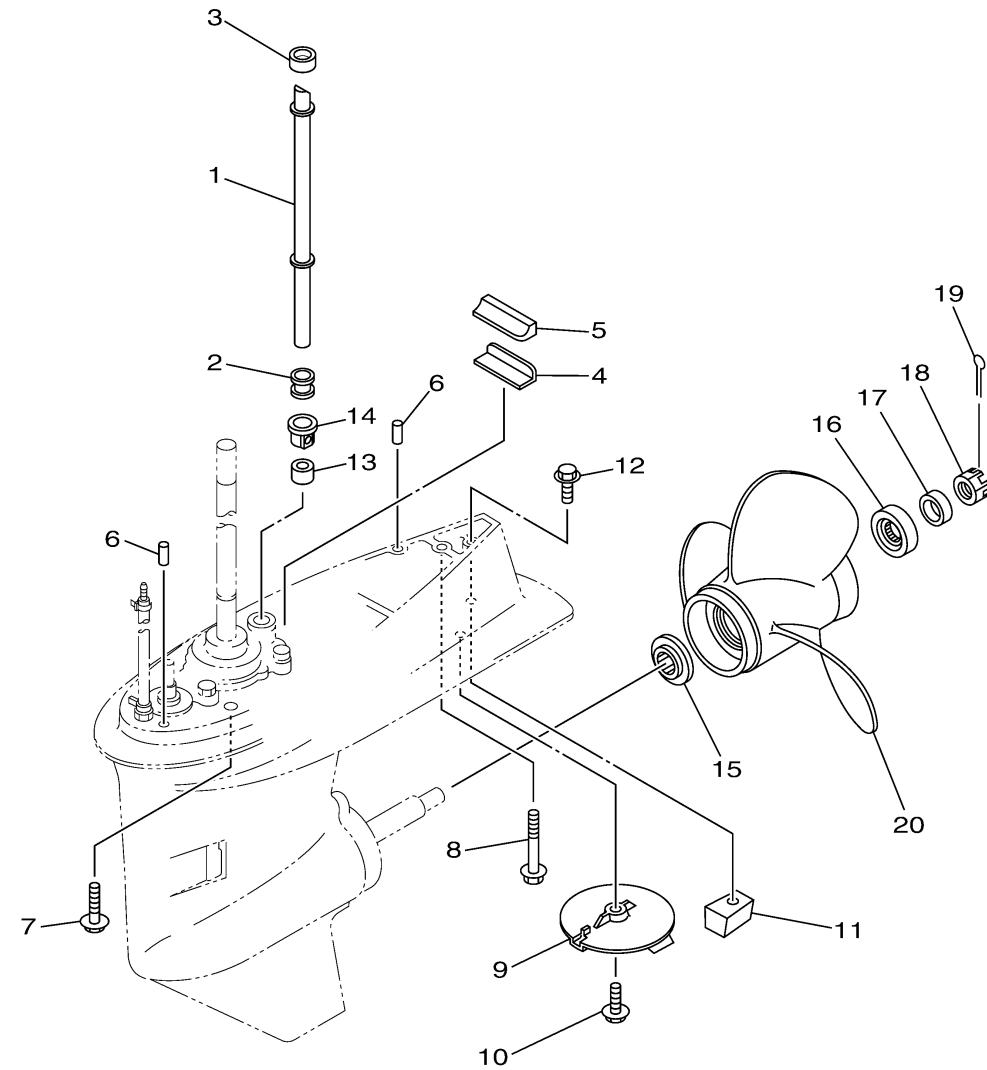

LOWER CASING DRIVE 2

FWD
6C1E100-R320

Ref No.	Part Number	Description	Qty	Remarks
20	663-45954-01-00	PROPELLER (3X11-3/4"X10"-G)	1	UR
20	69W-45958-00-00	PROPELLER (3X11-1/4"X14"-G)	1	UR
20	69W-45943-00-00	PROPELLER (3X11"X15"-G)	1	UR
20	69W-45945-00-00	PROPELLER (3X11-1/8"X13"-G)	1	UR
20	69W-45947-00-00	PROPELLER (3X11-5/8"X11"-G)	1	UR
20	69W-45952-00-00	PROPELLER (3X11-3/8"X12"-G)	1	UR
20	663-45941-01-00	PROPELLER (3X10-3/4"X17"-G)	1	UR
20	663-45949-01-00	PROPELLER (3X10-3/4"X16"-G)	1	UR
20	663-45952-02-00	PROPELLER (3X11-3/8"X12"-G)	1	UR
20	663-45956-01-00	PROPELLER (3X12-1/4"X9"-G)	1	UR
20	663-45958-01-00	PROPELLER (3X11-1/4"X14"-G)	1	UR
20	6H5-45943-00-00	PROPELLER (3X10"X15"-G)	1	UR WITH LIP CUP
20	6H5-45945-00-00	PROPELLER (3X10-3/8"X13"-G)	1	UR WITH LIP CUP
20	6H5-45952-00-00	PROPELLER (3X10-5/8"X12"-G)	1	UR WITH LIP CUP
20	6H5-45958-00-00	PROPELLER (3X10-1/4"X14"-G)	1	UR WITH LIP CUP
20	663-45970-60-00	PROPELLER (3X11-3/4"X12"-G)	1	UR
20	663-45972-60-00	PROPELLER (3X12"X11"-G)	1	UR
20	663-45974-60-00	PROPELLER (3X11-1/2"X13"-G)	1	UR
20	697-45970-00-00	PROPELLER (3X11-1/4"X14"-G)	1	UR
20	663-45930-00-00	PROPELLER (3X10-1/4"X14"-G)	1	UR

CONTINUED ON NEXT FRAME >